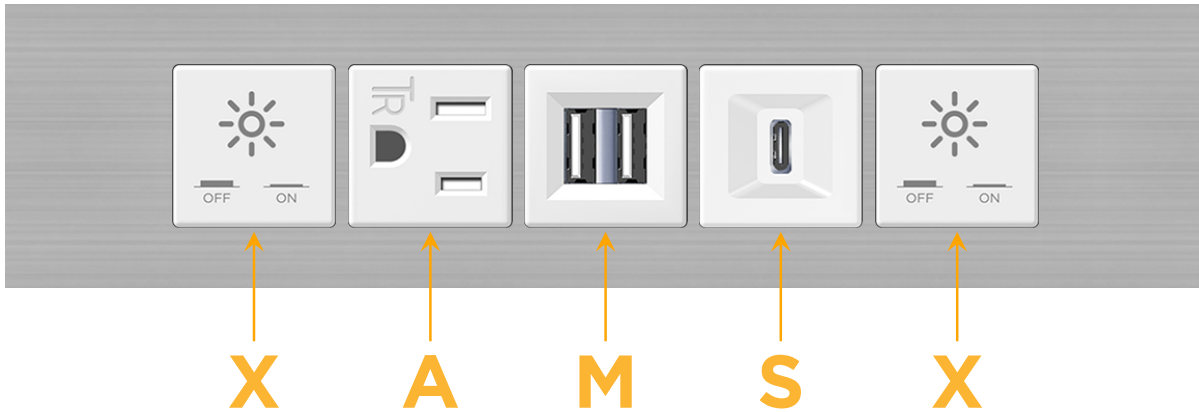

Trim Plate Finish: **BRUSHED STAINLESS (ABS)**

Custom Finishes Available

M-POWER-5TW-XAMXS-SS4ATP

Features:

Module/Port Options:

- A** Tamper Resistant AC Receptacle
- E** USB-A & USB-C (20W)
- M** Double USB-A (Fast Charging Ports - 18W)
- H** HDMI
- 6** CAT 6
- 12** RJ 12
- X** Switched AC
- Y** 3-Way Switch (Low Voltage)
- V** USB-C (45W High Speed Charging Port)
- S** USB-C (25W High Speed Charging Port)
- R** Switched AC (Rocker Switch)
- D** Dimmer Switch

Plug:

Supplied with Low Profile Flat 45° Angle 120 VAC Plug

Optional Standard Straight 120 VAC Plug

Optional Straight 120 VAC Pass-through Plug

- CLEAN, COMPACT DESIGN
- STREAMLINED
- LOW PROFILE
- SIDE-EXITING CORDS
- PLUG & PLAY
- 6' AC CORD & PLUG (FLAT PLUG STANDARD)
- CUSTOMIZABLE CONFIGURATIONS AND FINISHES
- UL LISTED FOR MOUNTING IN FURNITURE
- 15A

M-POWER-5T

AC POWER & DATA CONNECTIVITY SOLUTION

M-POWER-5TW-XAMSX-SS4ATP

Specs:

Modules/Ports:

- X** Switched AC
- A** Tamper Resistant AC Receptacle
- M** Double USB-A (Fast Charging Ports - 18W)
- S** USB-C (25W High Speed Charging Port)