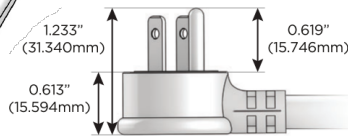

M-POWER-5T

AC POWER & DATA CONNECTIVITY SOLUTION

M-POWER-5TW-XAMSX-SS4ATP

Specs:

Modules/Ports:

- **X** Switched AC
- **A** Tamper Resistant AC Receptacle
- **M** Double USB-A (Fast Charging Ports - 18W)
- **S** USB-C (25W High Speed Charging Port)

X A M S