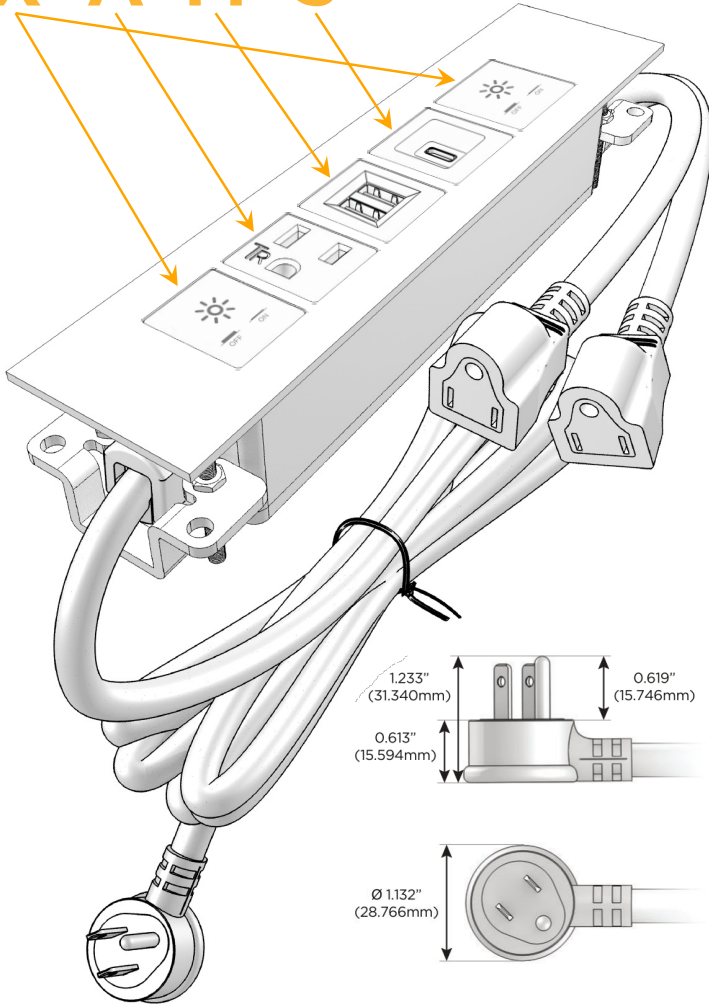

M-POWER-5T

AC POWER & DATA CONNECTIVITY SOLUTION

M-POWER-5TW-XAMSX-SS4ATP

Specs:

Modules/Ports:

- **X** Switched AC
- **A** Tamper Resistant AC Receptacle
- **M** Double USB-A (Fast Charging Ports - 18W)
- **S** USB-C (25W High Speed Charging Port)

X A M S