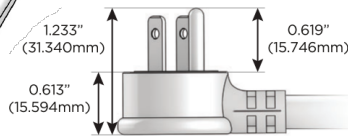

M-POWER-5T

AC POWER & DATA CONNECTIVITY SOLUTION

M-POWER-5TW-XAMSX-SATP

Specs:

Modules/Ports:

- **X** Switched AC
- **A** Tamper Resistant AC Receptacle
- **M** Double USB-A (Fast Charging Ports - 18W)
- **S** USB-C (25W High Speed Charging Port)

X A M S