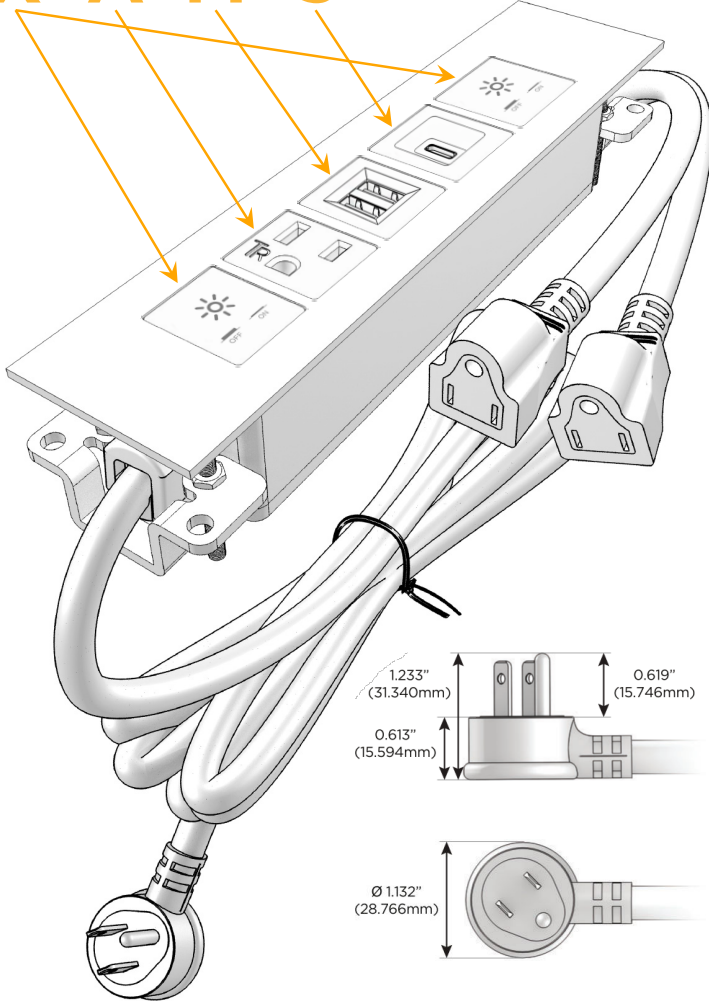

M-POWER-5T

AC POWER & DATA CONNECTIVITY SOLUTION

M-POWER-5TW-XAMSX-SATP

Specs:

Modules/Ports:

- **X** Switched AC
- **A** Tamper Resistant AC Receptacle
- **M** Double USB-A (Fast Charging Ports - 18W)
- **S** USB-C (25W High Speed Charging Port)

X A M S