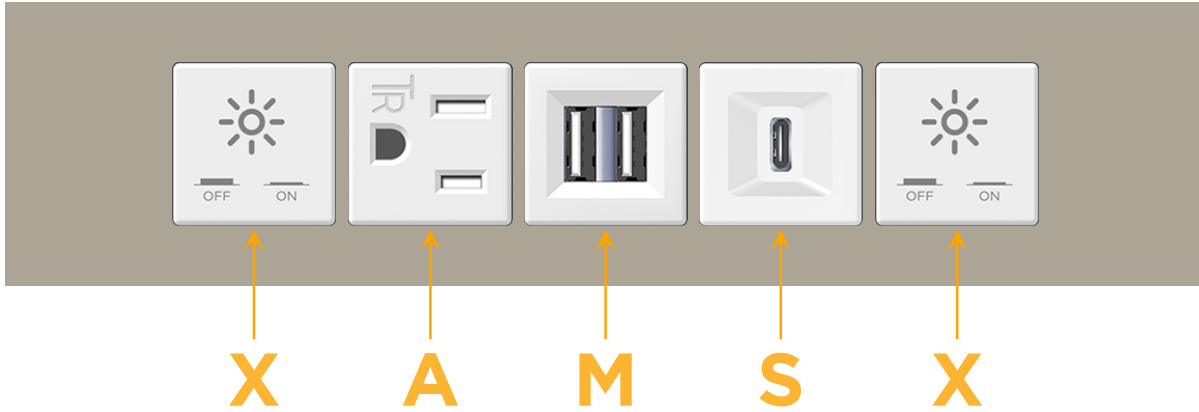

M-POWER-5T

AC POWER & DATA CONNECTIVITY SOLUTION

M-POWER-5TW-XAMXS-SATP

Distributed by

Mormax Company, Inc.

8 Westchester Plaza

Elmsford, NY 10523

914-699-0101

sales@mormax.com

mormax.com

Metro Light & Power's line of power & data solutions offers sophisticated design elements combined with greater ease of installation. Streamlined and low-profile, enhanced by side-exiting cords, our outlets advance the industry with their cutting edge look and feel. We believe flexibility is key, and we provide a variety of mounting options, including the ability to mount in limited spaces. Our outlets are available in many finishes and configurations, in addition to a custom color and finish capability for our clients.

Trim Plate Finish: **SATIN NICKEL (ABS)**

Custom Finishes Available

M-POWER-5TW-XAMXS-SATP

Features:

Module/Port Options:

- **A** Tamper Resistant AC Receptacle
- **E** USB-A & USB-C (20W)
- **M** Double USB-A (Fast Charging Ports - 18W)
- **H** HDMI
- **6** CAT 6
- **12** RJ 12
- **X** Switched AC
- **Y** 3-Way Switch (Low Voltage)
- **V** USB-C (45W High Speed Charging Port)
- **S** USB-C (25W High Speed Charging Port)
- **R** Switched AC (Rocker Switch)
- **D** Dimmer Switch

Plug:

Supplied with Low Profile Flat 45° Angle 120 VAC Plug

Optional Standard Straight 120 VAC Plug

Optional Straight 120 VAC Pass-through Plug

- CLEAN, COMPACT DESIGN
- STREAMLINED
- LOW PROFILE
- SIDE-EXITING CORDS
- PLUG & PLAY
- 6' AC CORD & PLUG (FLAT PLUG STANDARD)
- CUSTOMIZABLE CONFIGURATIONS AND FINISHES
- UL LISTED FOR MOUNTING IN FURNITURE
- 15A