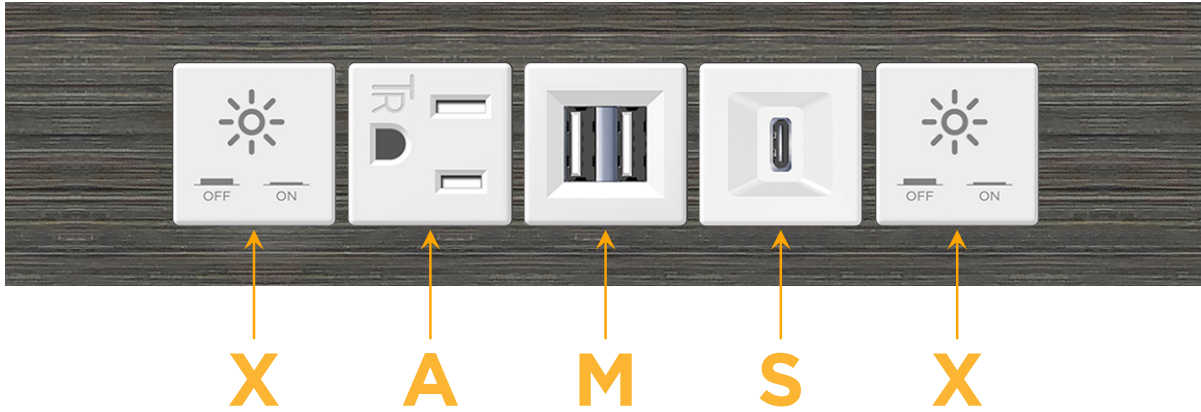

M-POWER-5T

AC POWER & DATA CONNECTIVITY SOLUTION

M-POWER-5TW-XAMXS-S3ATP

Distributed by

Mormax Company, Inc.

8 Westchester Plaza

Elmsford, NY 10523

914-699-0101

sales@mormax.com

mormax.com

Metro Light & Power's line of power & data solutions offers sophisticated design elements combined with greater ease of installation. Streamlined and low-profile, enhanced by side-exiting cords, our outlets advance the industry with their cutting edge look and feel. We believe flexibility is key, and we provide a variety of mounting options, including the ability to mount in limited spaces. Our outlets are available in many finishes and configurations, in addition to a custom color and finish capability for our clients.

Trim Plate Finish: **GUNMETAL (ABS)**

Custom Finishes Available

M-POWER-5TW-XAMXS-S3ATP

Features:

Module/Port Options:

- **A** Tamper Resistant AC Receptacle
- **E** USB-A & USB-C (20W)
- **M** Double USB-A (Fast Charging Ports - 18W)
- **H** HDMI
- **6** CAT 6
- **12** RJ 12
- **X** Switched AC
- **Y** 3-Way Switch (Low Voltage)
- **V** USB-C (45W High Speed Charging Port)
- **S** USB-C (25W High Speed Charging Port)
- **R** Switched AC (Rocker Switch)
- **D** Dimmer Switch

Plug:

Supplied with Low Profile Flat 45° Angle 120 VAC Plug

Optional Standard Straight 120 VAC Plug

Optional Straight 120 VAC Pass-through Plug

- CLEAN, COMPACT DESIGN
- STREAMLINED
- LOW PROFILE
- SIDE-EXITING CORDS
- PLUG & PLAY
- 6' AC CORD & PLUG (FLAT PLUG STANDARD)
- CUSTOMIZABLE CONFIGURATIONS AND FINISHES
- UL LISTED FOR MOUNTING IN FURNITURE
- 15A