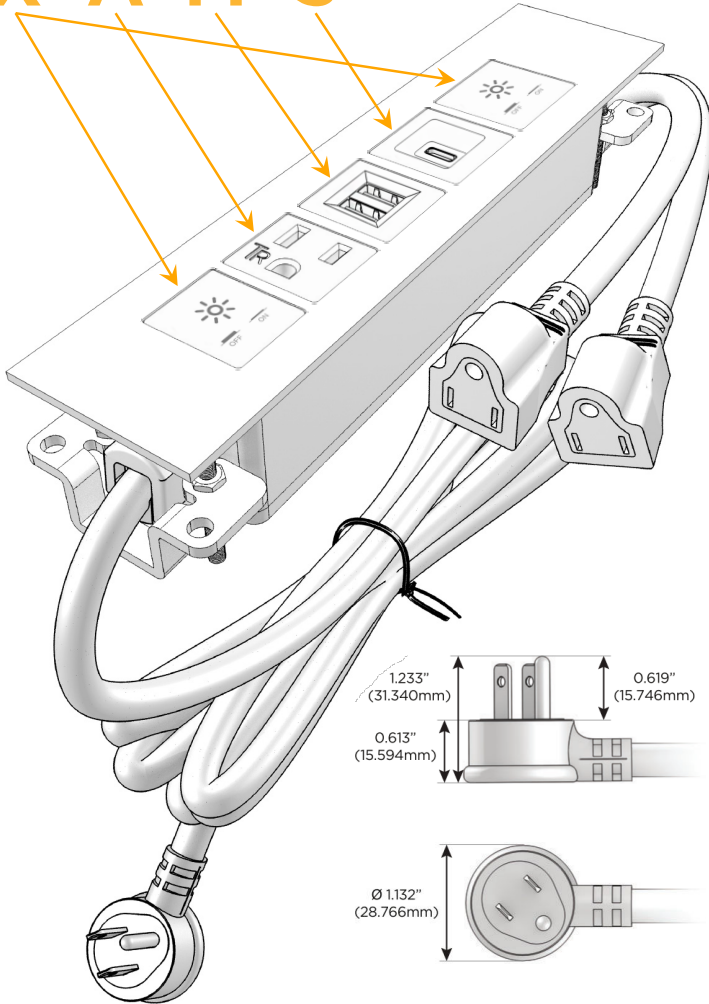

M-POWER-5T

AC POWER & DATA CONNECTIVITY SOLUTION

M-POWER-5TW-XAMSX-S3ATP

Specs:

Modules/Ports:

- **X** Switched AC
- **A** Tamper Resistant AC Receptacle
- **M** Double USB-A (Fast Charging Ports - 18W)
- **S** USB-C (25W High Speed Charging Port)

X A M S