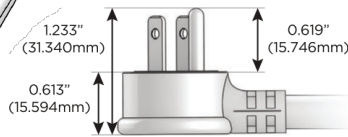

M-POWER-5T

AC POWER & DATA CONNECTIVITY SOLUTION

M-POWER-5TW-XAMSX-CRATP

Specs:

Modules/Ports:

- **X** Switched AC
- **A** Tamper Resistant AC Receptacle
- **M** Double USB-A (Fast Charging Ports - 18W)
- **S** USB-C (25W High Speed Charging Port)

X A M S