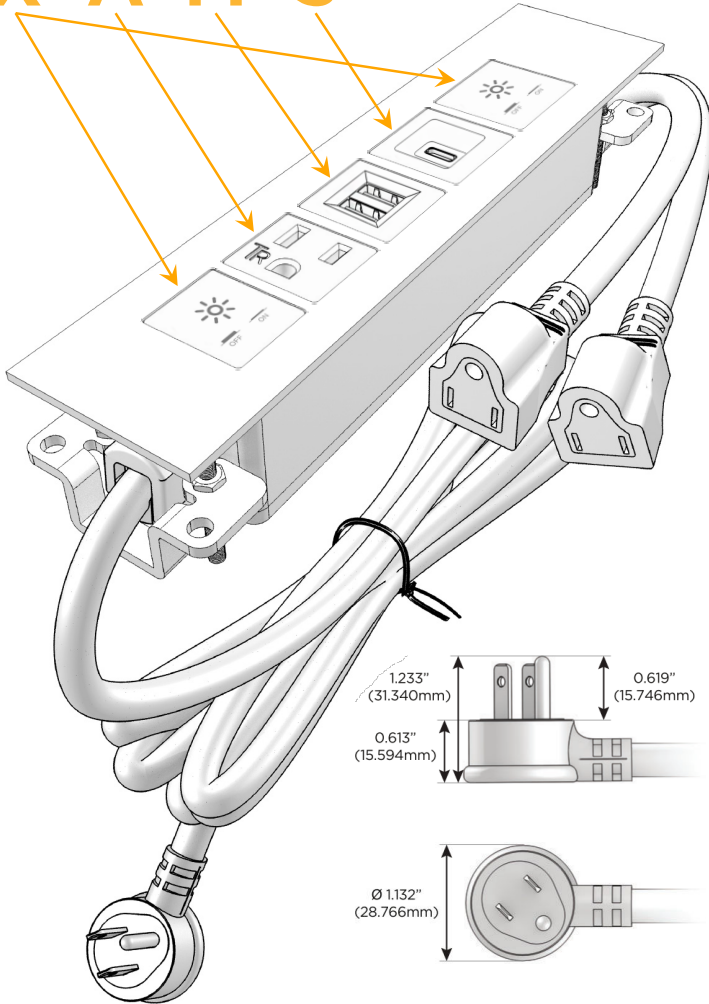

M-POWER-5T

AC POWER & DATA CONNECTIVITY SOLUTION

M-POWER-5TW-XAMSX-CRATP

Specs:

Modules/Ports:

- **X** Switched AC
- **A** Tamper Resistant AC Receptacle
- **M** Double USB-A (Fast Charging Ports - 18W)
- **S** USB-C (25W High Speed Charging Port)

X A M S