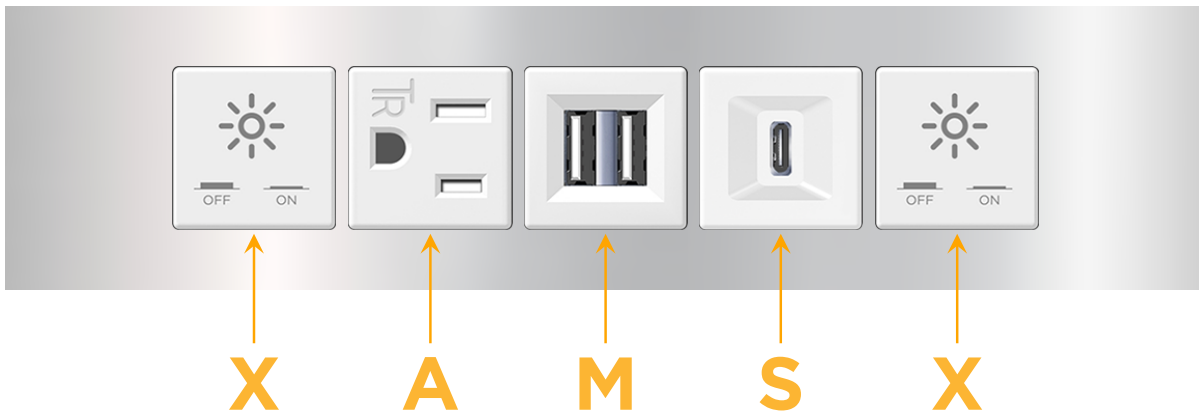

Trim Plate Finish: **CHROME (ABS)**

Custom Finishes Available

M-POWER-5TW-XAMXS-CRATP

Features:

**Module/Port Options:**

- A** Tamper Resistant AC Receptacle
- E** USB-A & USB-C (20W)
- M** Double USB-A (Fast Charging Ports - 18W)
- H** HDMI
- 6** CAT 6
- 12** RJ 12
- X** Switched AC
- Y** 3-Way Switch (Low Voltage)
- V** USB-C (45W High Speed Charging Port)
- S** USB-C (25W High Speed Charging Port)
- R** Switched AC (Rocker Switch)
- D** Dimmer Switch

**Plug:**

Supplied with Low Profile Flat 45° Angle 120 VAC Plug

Optional Standard Straight 120 VAC Plug

Optional Straight 120 VAC Pass-through Plug

- CLEAN, COMPACT DESIGN
- STREAMLINED
- LOW PROFILE
- SIDE-EXITING CORDS
- PLUG & PLAY
- 6' AC CORD & PLUG (FLAT PLUG STANDARD)
- CUSTOMIZABLE CONFIGURATIONS AND FINISHES
- UL LISTED FOR MOUNTING IN FURNITURE
- 15A

## AC POWER & DATA CONNECTIVITY SOLUTION

M-POWER-5TW-XAMSX-CRATP

Specs:

**Modules/Ports:**

- X** Switched AC
- A** Tamper Resistant AC Receptacle
- M** Double USB-A (Fast Charging Ports - 18W)
- S** USB-C (25W High Speed Charging Port)