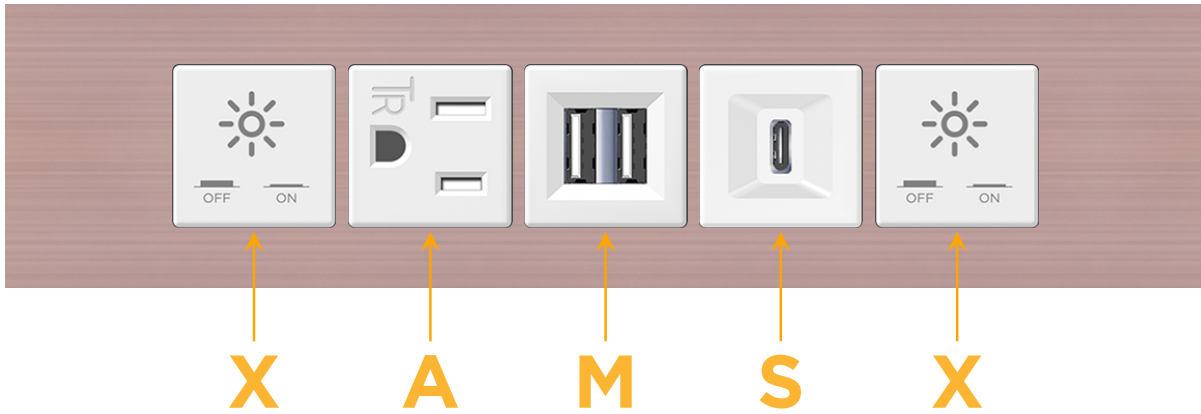

M-POWER-5T

AC POWER & DATA CONNECTIVITY SOLUTION

M-POWER-5TW-XAMXSX-CHATP

Distributed by

Mormax Company, Inc.

8 Westchester Plaza

Elmsford, NY 10523

914-699-0101

sales@mormax.com

mormax.com

Metro Light & Power's line of power & data solutions offers sophisticated design elements combined with greater ease of installation. Streamlined and low-profile, enhanced by side-exiting cords, our outlets advance the industry with their cutting edge look and feel. We believe flexibility is key, and we provide a variety of mounting options, including the ability to mount in limited spaces. Our outlets are available in many finishes and configurations, in addition to a custom color and finish capability for our clients.

Trim Plate Finish: **CHAMPAGNE (ABS)**

Custom Finishes Available

M-POWER-5TW-XAMXSX-CHATP

Features:

Module/Port Options:

- **A** Tamper Resistant AC Receptacle
- **E** USB-A & USB-C (20W)
- **M** Double USB-A (Fast Charging Ports - 18W)
- **H** HDMI
- **6** CAT 6
- **12** RJ 12
- **X** Switched AC
- **Y** 3-Way Switch (Low Voltage)
- **V** USB-C (45W High Speed Charging Port)
- **S** USB-C (25W High Speed Charging Port)
- **R** Switched AC (Rocker Switch)
- **D** Dimmer Switch

Plug:

Supplied with Low Profile Flat 45° Angle 120 VAC Plug

Optional Standard Straight 120 VAC Plug

Optional Straight 120 VAC Pass-through Plug

- CLEAN, COMPACT DESIGN
- STREAMLINED
- LOW PROFILE
- SIDE-EXITING CORDS
- PLUG & PLAY
- 6' AC CORD & PLUG (FLAT PLUG STANDARD)
- CUSTOMIZABLE CONFIGURATIONS AND FINISHES
- UL LISTED FOR MOUNTING IN FURNITURE
- 15A