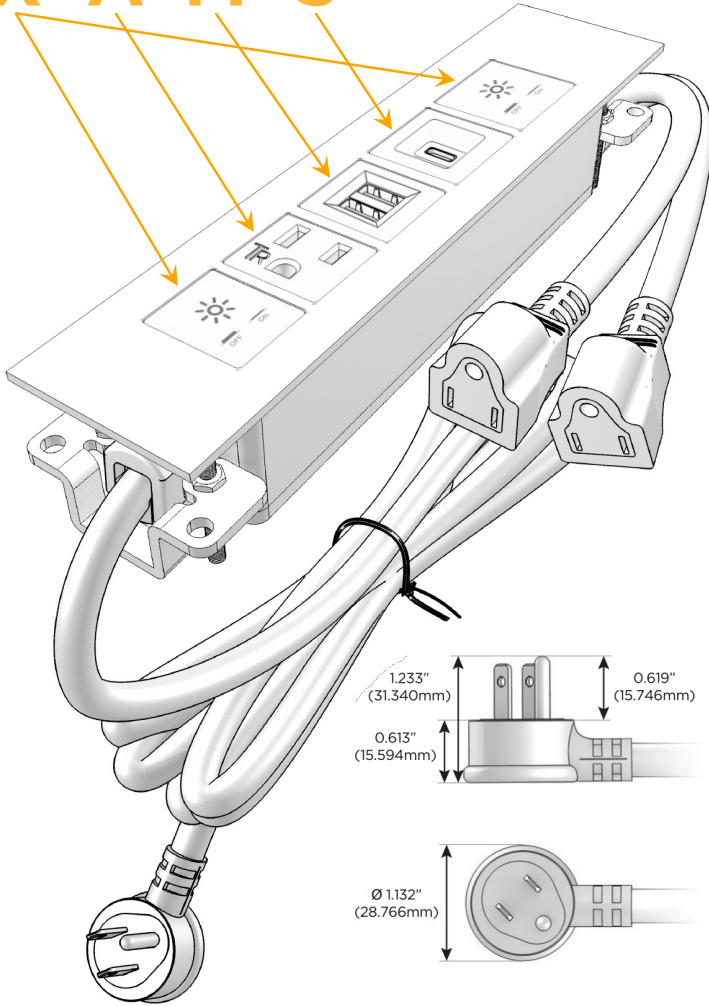

M-POWER-5T

AC POWER & DATA CONNECTIVITY SOLUTION

M-POWER-5TW-XAMSX-CHATP

Specs:

Modules/Ports:

- **X** Switched AC
- **A** Tamper Resistant AC Receptacle
- **M** Double USB-A (Fast Charging Ports - 18W)
- **S** USB-C (25W High Speed Charging Port)

X A M S