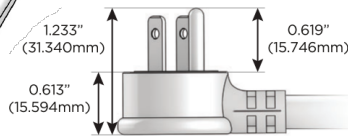

M-POWER-5T

AC POWER & DATA CONNECTIVITY SOLUTION

M-POWER-5TW-XAMSX-CHATP

Specs:

Modules/Ports:

- **X** Switched AC
- **A** Tamper Resistant AC Receptacle
- **M** Double USB-A (Fast Charging Ports - 18W)
- **S** USB-C (25W High Speed Charging Port)

X A M S