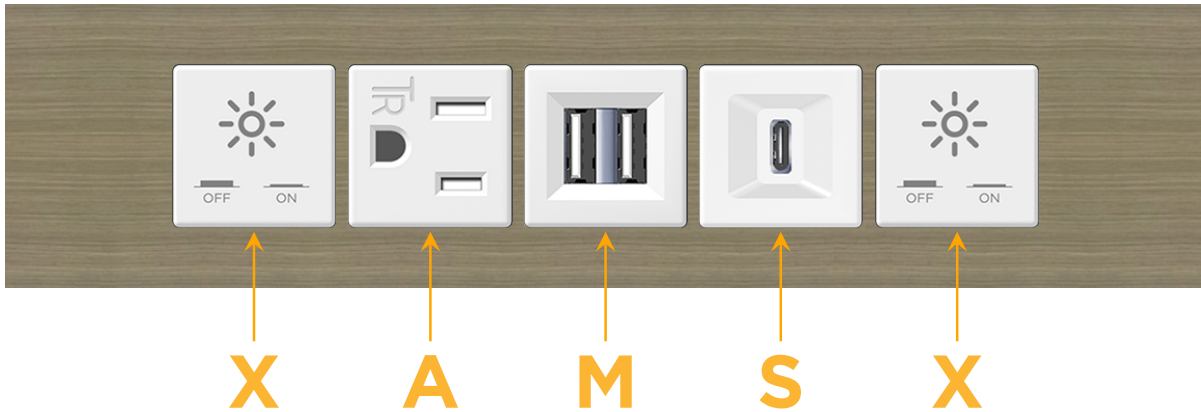

M-POWER-5T

AC POWER & DATA CONNECTIVITY SOLUTION

M-POWER-5TW-XAMXS-BZ5AATP

Distributed by

Mormax Company, Inc.

8 Westchester Plaza

Elmsford, NY 10523

914-699-0101

sales@mormax.com

mormax.com

Metro Light & Power's line of power & data solutions offers sophisticated design elements combined with greater ease of installation. Streamlined and low-profile, enhanced by side-exiting cords, our outlets advance the industry with their cutting edge look and feel. We believe flexibility is key, and we provide a variety of mounting options, including the ability to mount in limited spaces. Our outlets are available in many finishes and configurations, in addition to a custom color and finish capability for our clients.

Trim Plate Finish: **ANTIQUED ARCHITECTURAL BRONZE (ABS)**

Custom Finishes Available

M-POWER-5TW-XAMXS-BZ5AATP

Features:

Module/Port Options:

- **A** Tamper Resistant AC Receptacle
- **E** USB-A & USB-C (20W)
- **M** Double USB-A (Fast Charging Ports - 18W)
- **H** HDMI
- **6** CAT 6
- **12** RJ 12
- **X** Switched AC
- **Y** 3-Way Switch (Low Voltage)
- **V** USB-C (45W High Speed Charging Port)
- **S** USB-C (25W High Speed Charging Port)
- **R** Switched AC (Rocker Switch)
- **D** Dimmer Switch

Plug:

Supplied with Low Profile Flat 45° Angle 120 VAC Plug

Optional Standard Straight 120 VAC Plug

Optional Straight 120 VAC Pass-through Plug

- CLEAN, COMPACT DESIGN
- STREAMLINED
- LOW PROFILE
- SIDE-EXITING CORDS
- PLUG & PLAY
- 6' AC CORD & PLUG (FLAT PLUG STANDARD)
- CUSTOMIZABLE CONFIGURATIONS AND FINISHES
- UL LISTED FOR MOUNTING IN FURNITURE
- 15A