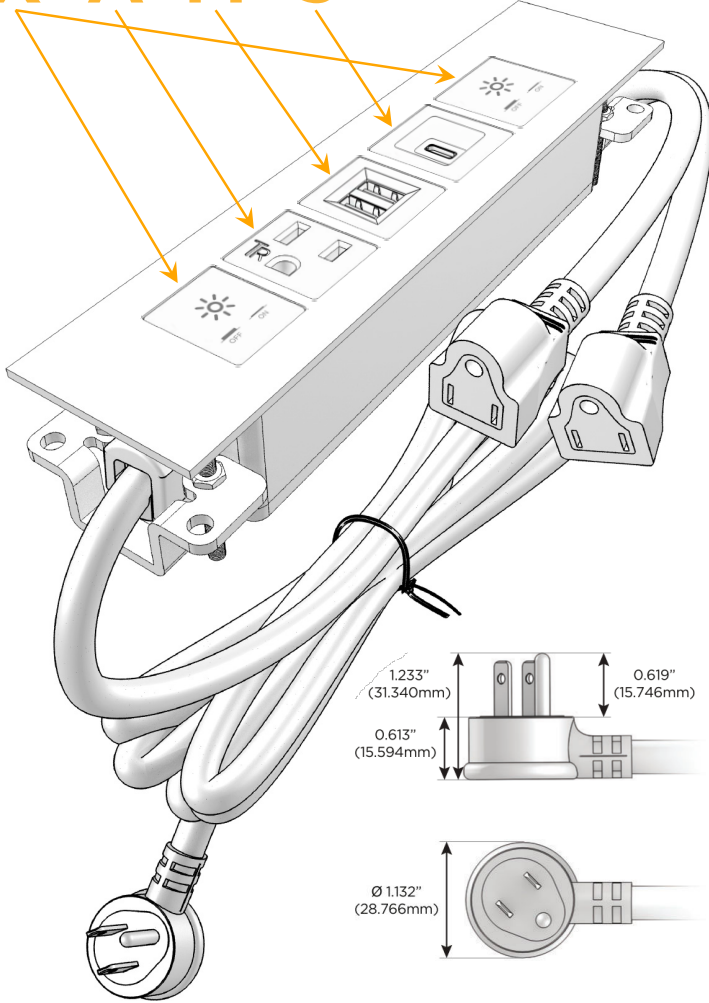

M-POWER-5T

AC POWER & DATA CONNECTIVITY SOLUTION

M-POWER-5TW-XAMSX-BZ5AATP

Specs:

Modules/Ports:

- **X** Switched AC
- **A** Tamper Resistant AC Receptacle
- **M** Double USB-A (Fast Charging Ports - 18W)
- **S** USB-C (25W High Speed Charging Port)

X A M S