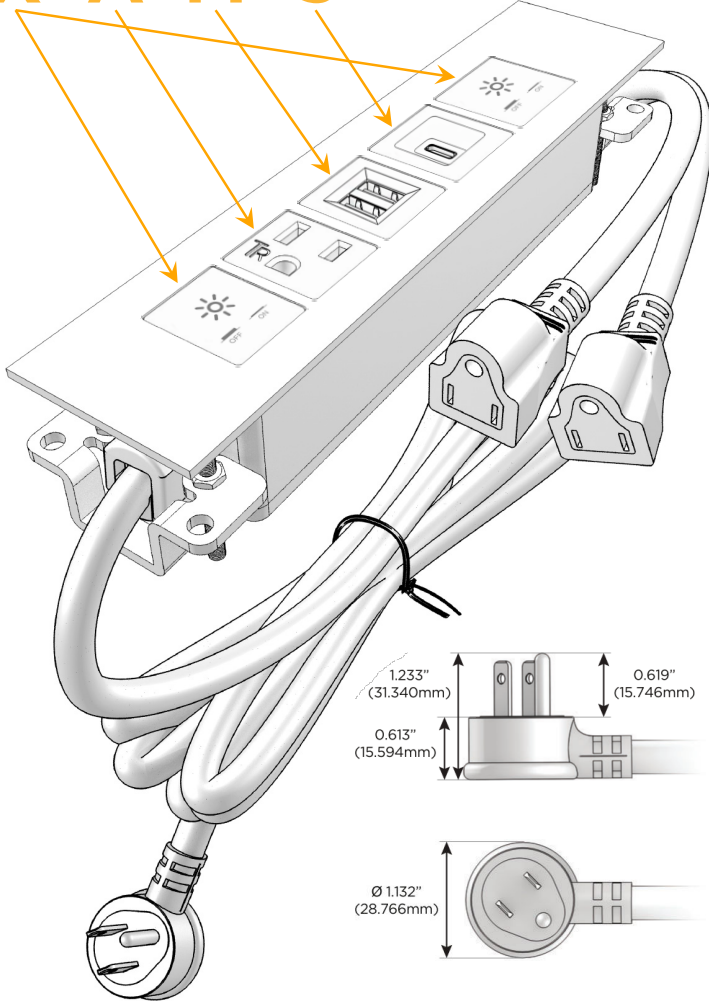

M-POWER-5T

AC POWER & DATA CONNECTIVITY SOLUTION

M-POWER-5TW-XAMSX-BRATP

Specs:

Modules/Ports:

- **X** Switched AC
- **A** Tamper Resistant AC Receptacle
- **M** Double USB-A (Fast Charging Ports - 18W)
- **S** USB-C (25W High Speed Charging Port)

X A M S