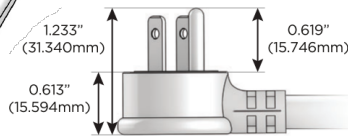

M-POWER-5T

AC POWER & DATA CONNECTIVITY SOLUTION

M-POWER-5TW-XAMSX-BRATP

Specs:

Modules/Ports:

- **X** Switched AC
- **A** Tamper Resistant AC Receptacle
- **M** Double USB-A (Fast Charging Ports - 18W)
- **S** USB-C (25W High Speed Charging Port)

X A M S