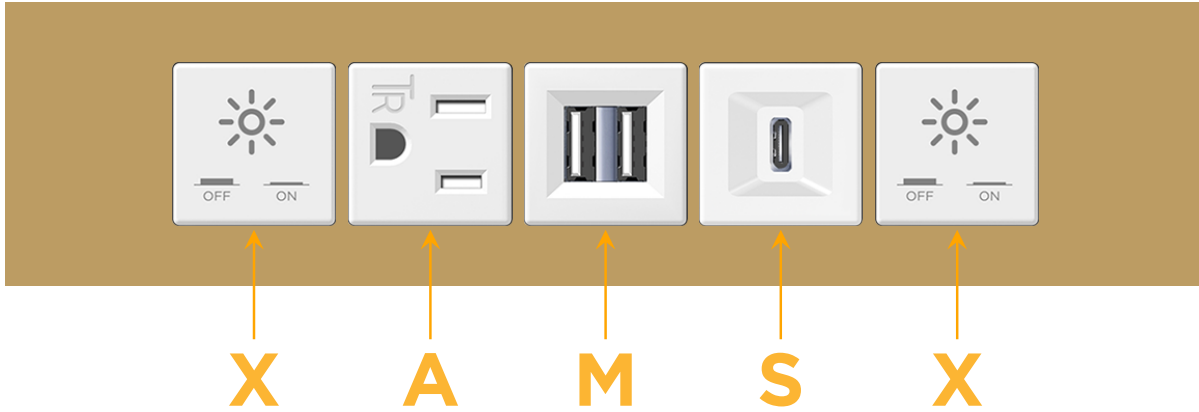

Trim Plate Finish: **BRASS (ABS)**

Custom Finishes Available

M-POWER-5TW-XAMXS-BRATP

Features:

Module/Port Options:

- A** Tamper Resistant AC Receptacle
- E** USB-A & USB-C (20W)
- M** Double USB-A (Fast Charging Ports - 18W)
- H** HDMI
- 6** CAT 6
- 12** RJ 12
- X** Switched AC
- Y** 3-Way Switch (Low Voltage)
- V** USB-C (45W High Speed Charging Port)
- S** USB-C (25W High Speed Charging Port)
- R** Switched AC (Rocker Switch)
- D** Dimmer Switch

Plug:

Supplied with Low Profile Flat 45° Angle 120 VAC Plug

Optional Standard Straight 120 VAC Plug

Optional Straight 120 VAC Pass-through Plug

- CLEAN, COMPACT DESIGN
- STREAMLINED
- LOW PROFILE
- SIDE-EXITING CORDS
- PLUG & PLAY
- 6' AC CORD & PLUG (FLAT PLUG STANDARD)
- CUSTOMIZABLE CONFIGURATIONS AND FINISHES
- UL LISTED FOR MOUNTING IN FURNITURE
- 15A

M-POWER-5T

AC POWER & DATA CONNECTIVITY SOLUTION

M-POWER-5TW-XAMSX-BRATP

Specs:

Modules/Ports:

- X** Switched AC
- A** Tamper Resistant AC Receptacle
- M** Double USB-A (Fast Charging Ports - 18W)
- S** USB-C (25W High Speed Charging Port)