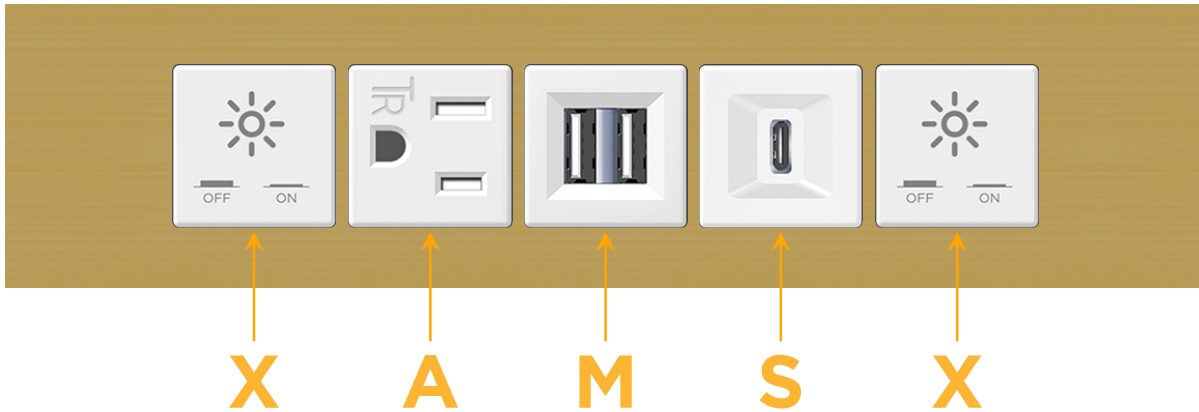

M-POWER-5T

AC POWER & DATA CONNECTIVITY SOLUTION

M-POWER-5TW-XAMXS-BR4TP

Distributed by

Mormax Company, Inc.

8 Westchester Plaza

Elmsford, NY 10523

914-699-0101

sales@mormax.com

mormax.com

Metro Light & Power's line of power & data solutions offers sophisticated design elements combined with greater ease of installation. Streamlined and low-profile, enhanced by side-exiting cords, our outlets advance the industry with their cutting edge look and feel. We believe flexibility is key, and we provide a variety of mounting options, including the ability to mount in limited spaces. Our outlets are available in many finishes and configurations, in addition to a custom color and finish capability for our clients.

Trim Plate Finish: **SOLID BRASS BRUSHED**

Custom Finishes Available

M-POWER-5TW-XAMXS-BR4TP

Features:

Module/Port Options:

- **A** Tamper Resistant AC Receptacle
- **E** USB-A & USB-C (20W)
- **M** Double USB-A (Fast Charging Ports - 18W)
- **H** HDMI
- **6** CAT 6
- **12** RJ 12
- **X** Switched AC
- **Y** 3-Way Switch (Low Voltage)
- **V** USB-C (45W High Speed Charging Port)
- **S** USB-C (25W High Speed Charging Port)
- **R** Switched AC (Rocker Switch)
- **D** Dimmer Switch

Plug:

Supplied with Low Profile Flat 45° Angle 120 VAC Plug

Optional Standard Straight 120 VAC Plug

Optional Straight 120 VAC Pass-through Plug

- CLEAN, COMPACT DESIGN
- STREAMLINED
- LOW PROFILE
- SIDE-EXITING CORDS
- PLUG & PLAY
- 6' AC CORD & PLUG (FLAT PLUG STANDARD)
- CUSTOMIZABLE CONFIGURATIONS AND FINISHES
- UL LISTED FOR MOUNTING IN FURNITURE
- 15A