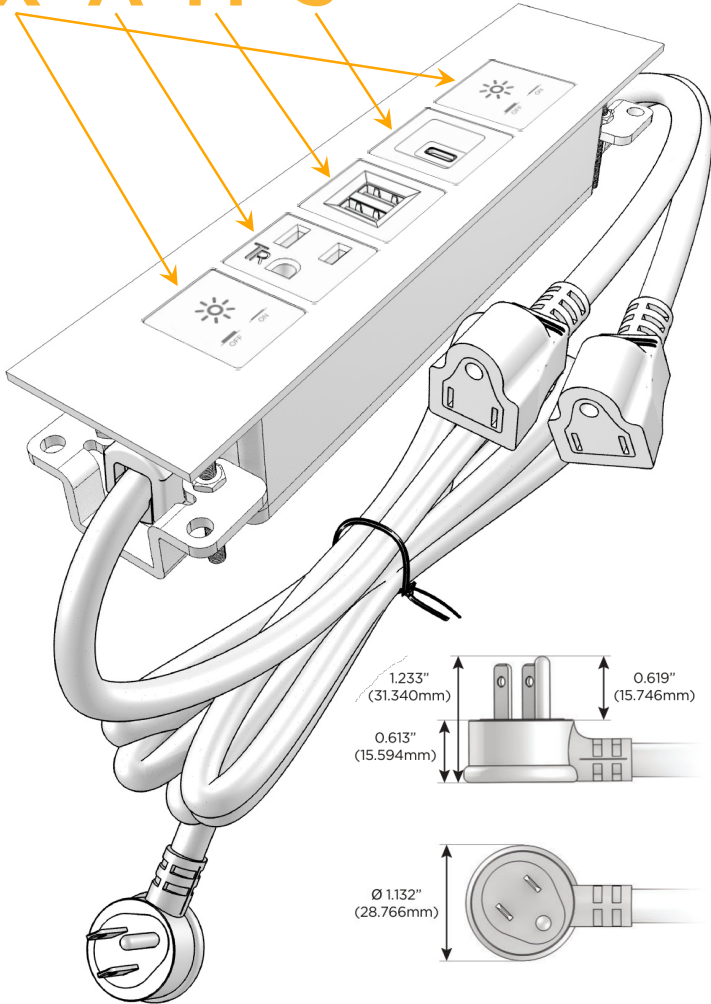

M-POWER-5T

AC POWER & DATA CONNECTIVITY SOLUTION

M-POWER-5TW-XAMSX-BR4TP

Specs:

Modules/Ports:

- **X** Switched AC
- **A** Tamper Resistant AC Receptacle
- **M** Double USB-A (Fast Charging Ports - 18W)
- **S** USB-C (25W High Speed Charging Port)

X A M S