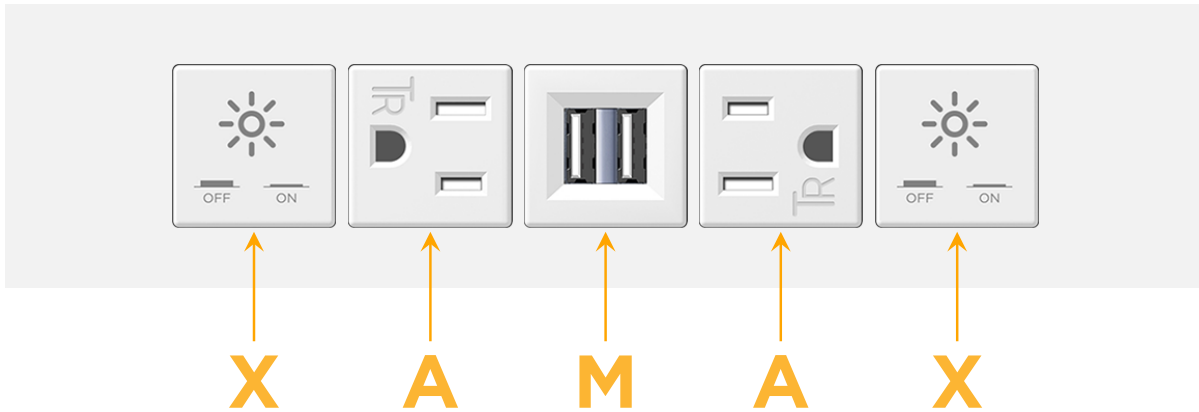

Trim Plate Finish: **WHITE (ABS)**

Custom Finishes Available

M-POWER-5TW-XAMAX-WATP

Features:

Module/Port Options:

- A** Tamper Resistant AC Receptacle
- E** USB-A & USB-C (20W)
- M** Double USB-A (Fast Charging Ports - 18W)
- H** HDMI
- 6** CAT 6
- 12** RJ 12
- X** Switched AC
- Y** 3-Way Switch (Low Voltage)
- V** USB-C (45W High Speed Charging Port)
- S** USB-C (25W High Speed Charging Port)
- R** Switched AC (Rocker Switch)
- D** Dimmer Switch

Plug:

Supplied with Low Profile Flat 45° Angle 120 VAC Plug

Optional Standard Straight 120 VAC Plug

Optional Straight 120 VAC Pass-through Plug

- CLEAN, COMPACT DESIGN
- STREAMLINED
- LOW PROFILE
- SIDE-EXITING CORDS
- PLUG & PLAY
- 6' AC CORD & PLUG (FLAT PLUG STANDARD)
- CUSTOMIZABLE CONFIGURATIONS AND FINISHES
- UL LISTED FOR MOUNTING IN FURNITURE
- 15A

M-POWER-5T

AC POWER & DATA CONNECTIVITY SOLUTION

M-POWER-5TW-XAMAX-WATP

Specs:

Modules/Ports:

- X** Switched AC
- A** Tamper Resistant AC Receptacle
- M** Double USB-A (Fast Charging Ports - 18W)

X A M

Distributed by