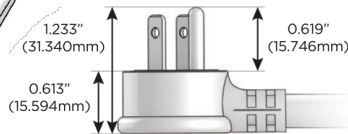

M-POWER-5T

AC POWER & DATA CONNECTIVITY SOLUTION

M-POWER-5TW-XAMAX-WATP

Specs:

Modules/Ports:

- X** Switched AC
- A** Tamper Resistant AC Receptacle
- M** Double USB-A (Fast Charging Ports - 18W)

X A M

Distributed by