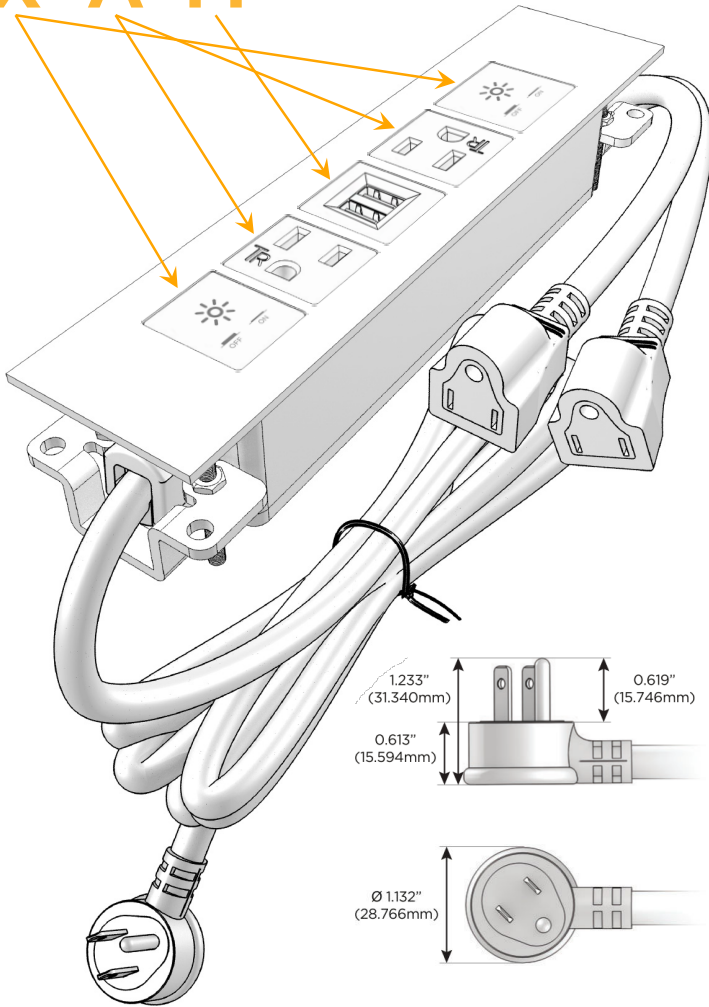

Trim Plate Finish: **WHITE (ABS)**

Custom Finishes Available

M-POWER-5TW-XAMAX-WATP

Features:

Module/Port Options:

- A** Tamper Resistant AC Receptacle
- E** USB-A & USB-C (20W)
- M** Double USB-A (Fast Charging Ports - 18W)
- H** HDMI
- 6** CAT 6
- 12** RJ 12
- X** Switched AC
- Y** 3-Way Switch (Low Voltage)
- V** USB-C (45W High Speed Charging Port)
- S** USB-C (25W High Speed Charging Port)
- R** Switched AC (Rocker Switch)
- D** Dimmer Switch

Plug:

Supplied with Low Profile Flat 45° Angle 120 VAC Plug

Optional Standard Straight 120 VAC Plug

Optional Straight 120 VAC Pass-through Plug

- CLEAN, COMPACT DESIGN
- STREAMLINED
- LOW PROFILE
- SIDE-EXITING CORDS
- PLUG & PLAY
- 6' AC CORD & PLUG (FLAT PLUG STANDARD)
- CUSTOMIZABLE CONFIGURATIONS AND FINISHES
- UL LISTED FOR MOUNTING IN FURNITURE
- 15A

M-POWER-5T

AC POWER & DATA CONNECTIVITY SOLUTION

M-POWER-5TW-XAMAX-WATP

Specs:

Modules/Ports:

- X** Switched AC
- A** Tamper Resistant AC Receptacle
- M** Double USB-A (Fast Charging Ports - 18W)

X A M

Distributed by