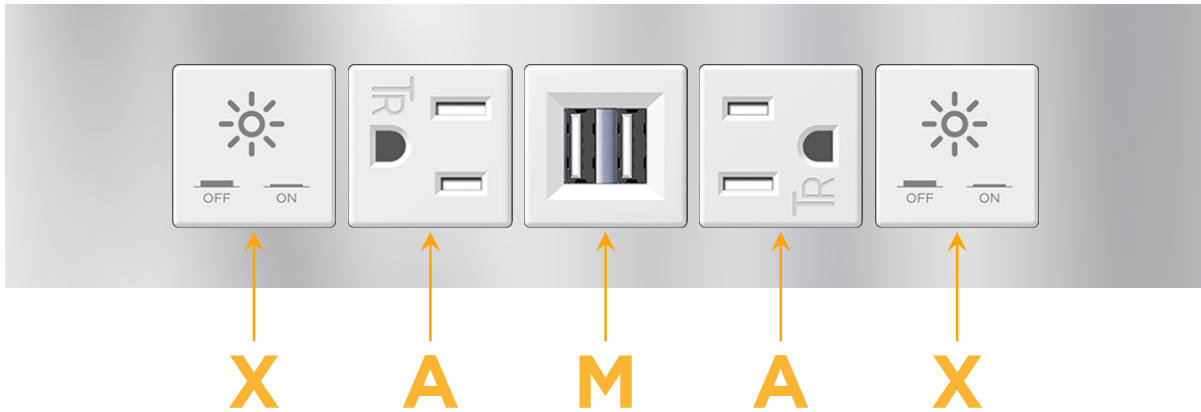

M-POWER-5T

AC POWER & DATA CONNECTIVITY SOLUTION

M-POWER-5TW-XAMAX-SS8TP

Distributed by

Mormax Company, Inc.

8 Westchester Plaza

Elmsford, NY 10523

914-699-0101

sales@mormax.com

mormax.com

Metro Light & Power's line of power & data solutions offers sophisticated design elements combined with greater ease of installation. Streamlined and low-profile, enhanced by side-exiting cords, our outlets advance the industry with their cutting edge look and feel. We believe flexibility is key, and we provide a variety of mounting options, including the ability to mount in limited spaces. Our outlets are available in many finishes and configurations, in addition to a custom color and finish capability for our clients.

Trim Plate Finish: **STAINLESS STEEL MIRROR FINISH**

Custom Finishes Available

M-POWER-5TW-XAMAX-SS8TP

Features:

Module/Port Options:

- **A** Tamper Resistant AC Receptacle
- **E** USB-A & USB-C (20W)
- **M** Double USB-A (Fast Charging Ports - 18W)
- **H** HDMI
- **6** CAT 6
- **12** RJ 12
- **X** Switched AC
- **Y** 3-Way Switch (Low Voltage)
- **V** USB-C (45W High Speed Charging Port)
- **S** USB-C (25W High Speed Charging Port)
- **R** Switched AC (Rocker Switch)
- **D** Dimmer Switch

Plug:

Supplied with Low Profile Flat 45° Angle 120 VAC Plug

Optional Standard Straight 120 VAC Plug

Optional Straight 120 VAC Pass-through Plug

- CLEAN, COMPACT DESIGN
- STREAMLINED
- LOW PROFILE
- SIDE-EXITING CORDS
- PLUG & PLAY
- 6' AC CORD & PLUG (FLAT PLUG STANDARD)
- CUSTOMIZABLE CONFIGURATIONS AND FINISHES
- UL LISTED FOR MOUNTING IN FURNITURE
- 15A