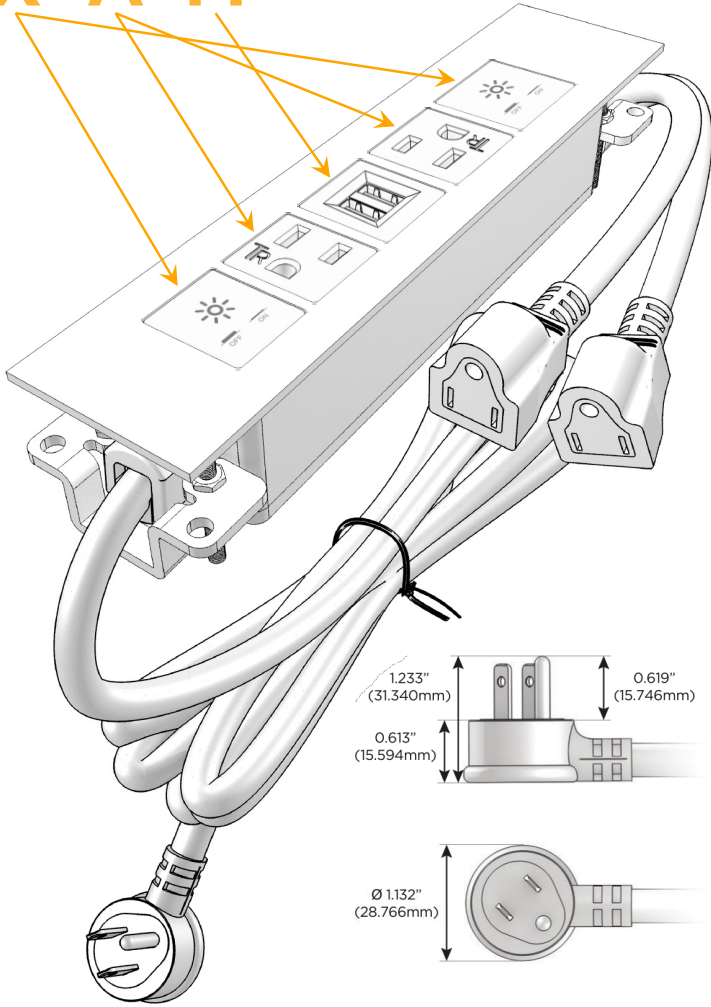

#### Module/Port Options:

- A** Tamper Resistant AC Receptacle
- E** USB-A & USB-C (20W)
- M** Double USB-A (Fast Charging Ports - 18W)
- H** HDMI
- 6** CAT 6
- 12** RJ 12
- X** Switched AC
- Y** 3-Way Switch (Low Voltage)
- V** USB-C (45W High Speed Charging Port)
- S** USB-C (25W High Speed Charging Port)
- R** Switched AC (Rocker Switch)
- D** Dimmer Switch

#### Plug:

Supplied with Low Profile Flat 45° Angle 120 VAC Plug

Optional Standard Straight 120 VAC Plug

Optional Straight 120 VAC Pass-through Plug

- CLEAN, COMPACT DESIGN
- STREAMLINED
- LOW PROFILE
- SIDE-EXITING CORDS
- PLUG & PLAY
- 6' AC CORD & PLUG (FLAT PLUG STANDARD)
- CUSTOMIZABLE CONFIGURATIONS AND FINISHES
- UL LISTED FOR MOUNTING IN FURNITURE
- 15A

## AC POWER & DATA CONNECTIVITY SOLUTION

M-POWER-5TW-XAMAX-SS8TP

Specs:

**Modules/Ports:**

- X** Switched AC
- A** Tamper Resistant AC Receptacle
- M** Double USB-A (Fast Charging Ports - 18W)

**X A M**

Distributed by