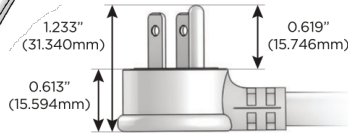

## AC POWER & DATA CONNECTIVITY SOLUTION

M-POWER-5TW-XAMAX-SS8TP

Specs:

**Modules/Ports:**

- X** Switched AC
- A** Tamper Resistant AC Receptacle
- M** Double USB-A (Fast Charging Ports - 18W)

**X A M**

Distributed by