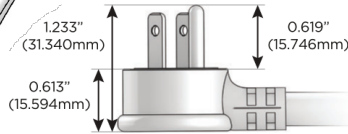

M-POWER-5T

AC POWER & DATA CONNECTIVITY SOLUTION

M-POWER-5TW-XAMAX-SS4TP

Specs:

Modules/Ports:

- X** Switched AC
- A** Tamper Resistant AC Receptacle
- M** Double USB-A (Fast Charging Ports - 18W)

X A M

Distributed by