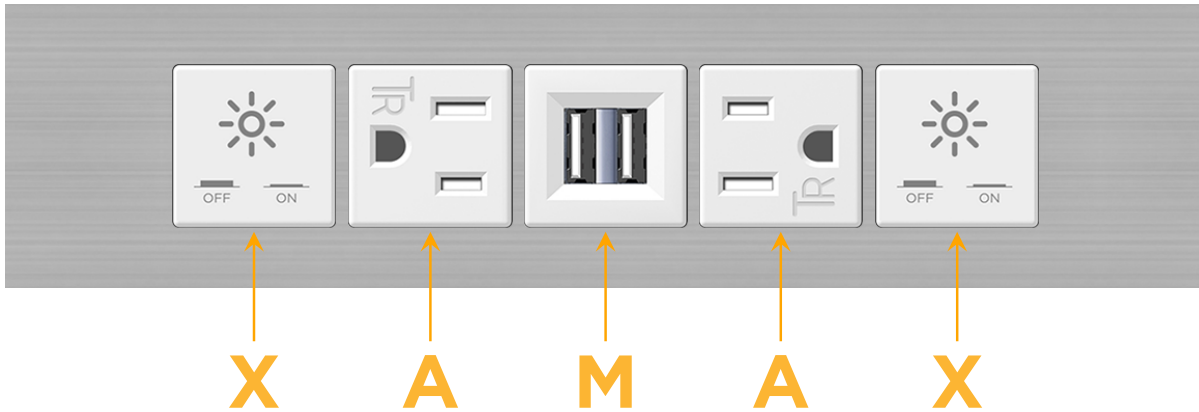

Trim Plate Finish: **STAINLESS STEEL BRUSHED**

Custom Finishes Available

M-POWER-5TW-XAMAX-SS4TP

Features:

Module/Port Options:

- A** Tamper Resistant AC Receptacle
- E** USB-A & USB-C (20W)
- M** Double USB-A (Fast Charging Ports - 18W)
- H** HDMI
- 6** CAT 6
- 12** RJ 12
- X** Switched AC
- Y** 3-Way Switch (Low Voltage)
- V** USB-C (45W High Speed Charging Port)
- S** USB-C (25W High Speed Charging Port)
- R** Switched AC (Rocker Switch)
- D** Dimmer Switch

Plug:

Supplied with Low Profile Flat 45° Angle 120 VAC Plug

Optional Standard Straight 120 VAC Plug

Optional Straight 120 VAC Pass-through Plug

- CLEAN, COMPACT DESIGN
- STREAMLINED
- LOW PROFILE
- SIDE-EXITING CORDS
- PLUG & PLAY
- 6' AC CORD & PLUG (FLAT PLUG STANDARD)
- CUSTOMIZABLE CONFIGURATIONS AND FINISHES
- UL LISTED FOR MOUNTING IN FURNITURE
- 15A

M-POWER-5T

AC POWER & DATA CONNECTIVITY SOLUTION

M-POWER-5TW-XAMAX-SS4TP

Specs:

Modules/Ports:

- X** Switched AC
- A** Tamper Resistant AC Receptacle
- M** Double USB-A (Fast Charging Ports - 18W)

X A M

Distributed by