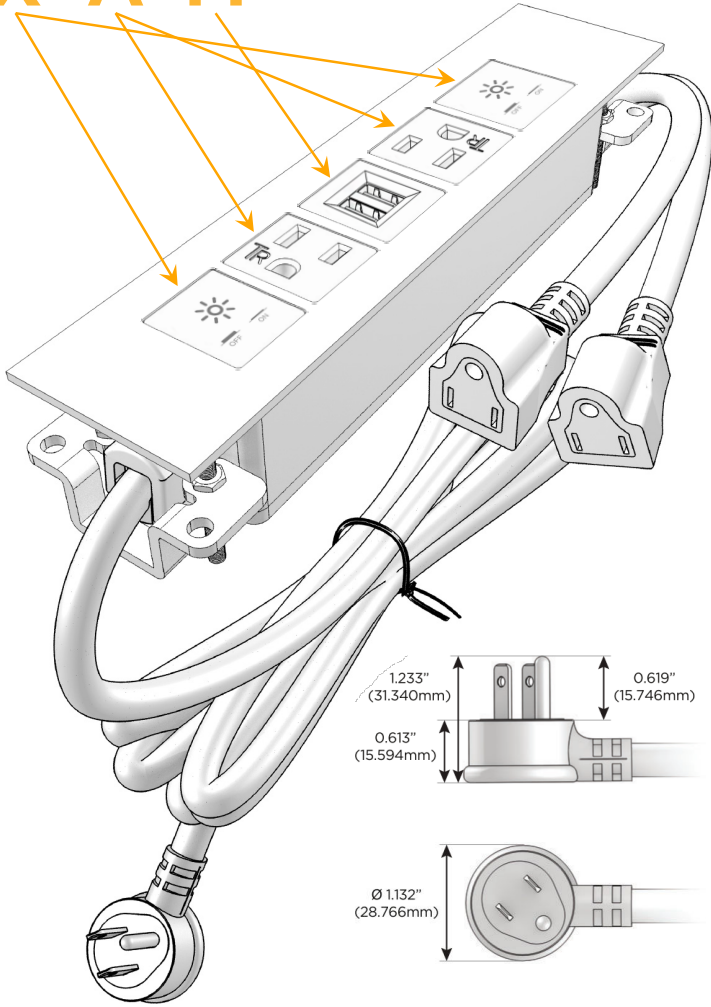

Trim Plate Finish: **STAINLESS STEEL BRUSHED**

Custom Finishes Available

M-POWER-5TW-XAMAX-SS4TP

Features:

Module/Port Options:

- A** Tamper Resistant AC Receptacle
- E** USB-A & USB-C (20W)
- M** Double USB-A (Fast Charging Ports - 18W)
- H** HDMI
- 6** CAT 6
- 12** RJ 12
- X** Switched AC
- Y** 3-Way Switch (Low Voltage)
- V** USB-C (45W High Speed Charging Port)
- S** USB-C (25W High Speed Charging Port)
- R** Switched AC (Rocker Switch)
- D** Dimmer Switch

Plug:

Supplied with Low Profile Flat 45° Angle 120 VAC Plug

Optional Standard Straight 120 VAC Plug

Optional Straight 120 VAC Pass-through Plug

- CLEAN, COMPACT DESIGN
- STREAMLINED
- LOW PROFILE
- SIDE-EXITING CORDS
- PLUG & PLAY
- 6' AC CORD & PLUG (FLAT PLUG STANDARD)
- CUSTOMIZABLE CONFIGURATIONS AND FINISHES
- UL LISTED FOR MOUNTING IN FURNITURE
- 15A

M-POWER-5T

AC POWER & DATA CONNECTIVITY SOLUTION

M-POWER-5TW-XAMAX-SS4TP

Specs:

Modules/Ports:

- X** Switched AC
- A** Tamper Resistant AC Receptacle
- M** Double USB-A (Fast Charging Ports - 18W)

X A M

Distributed by