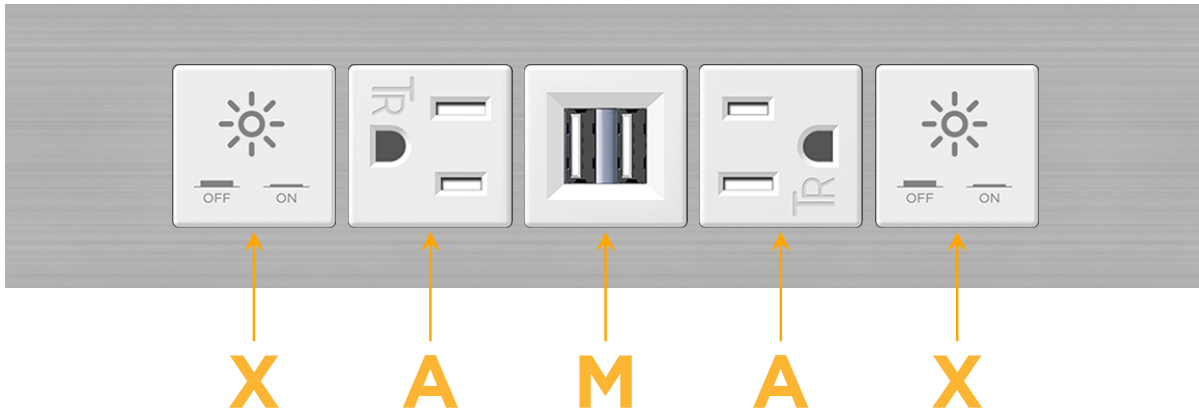

M-POWER-5T

AC POWER & DATA CONNECTIVITY SOLUTION

M-POWER-5TW-XAMAX-SS4ATP

Distributed by

Mormax Company, Inc.

8 Westchester Plaza

Elmsford, NY 10523

914-699-0101

sales@mormax.com

mormax.com

Metro Light & Power's line of power & data solutions offers sophisticated design elements combined with greater ease of installation. Streamlined and low-profile, enhanced by side-exiting cords, our outlets advance the industry with their cutting edge look and feel. We believe flexibility is key, and we provide a variety of mounting options, including the ability to mount in limited spaces. Our outlets are available in many finishes and configurations, in addition to a custom color and finish capability for our clients.

Trim Plate Finish: **BRUSHED STAINLESS (ABS)**

Custom Finishes Available

M-POWER-5TW-XAMAX-SS4ATP

Features:

Module/Port Options:

- **A** Tamper Resistant AC Receptacle
- **E** USB-A & USB-C (20W)
- **M** Double USB-A (Fast Charging Ports - 18W)
- **H** HDMI
- **6** CAT 6
- **12** RJ 12
- **X** Switched AC
- **Y** 3-Way Switch (Low Voltage)
- **V** USB-C (45W High Speed Charging Port)
- **S** USB-C (25W High Speed Charging Port)
- **R** Switched AC (Rocker Switch)
- **D** Dimmer Switch

Plug:

Supplied with Low Profile Flat 45° Angle 120 VAC Plug

Optional Standard Straight 120 VAC Plug

Optional Straight 120 VAC Pass-through Plug

- CLEAN, COMPACT DESIGN
- STREAMLINED
- LOW PROFILE
- SIDE-EXITING CORDS
- PLUG & PLAY
- 6' AC CORD & PLUG (FLAT PLUG STANDARD)
- CUSTOMIZABLE CONFIGURATIONS AND FINISHES
- UL LISTED FOR MOUNTING IN FURNITURE
- 15A