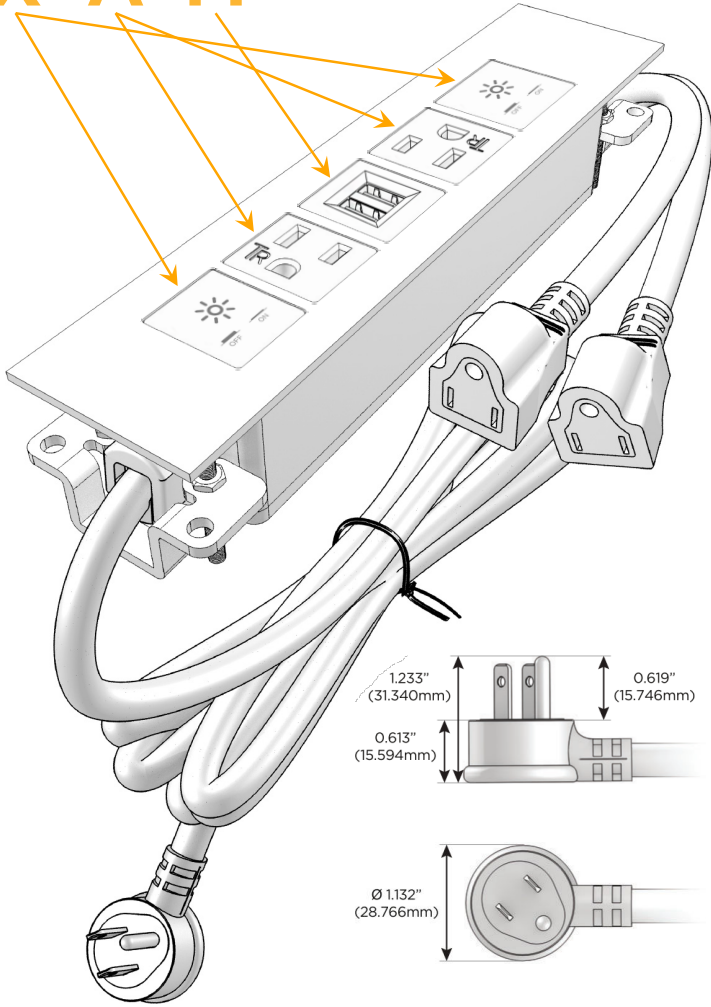

M-POWER-5T

AC POWER & DATA CONNECTIVITY SOLUTION

M-POWER-5TW-XAMAX-SS4ATP

Specs:

Modules/Ports:

- **X** Switched AC
- **A** Tamper Resistant AC Receptacle
- **M** Double USB-A (Fast Charging Ports - 18W)

X A M