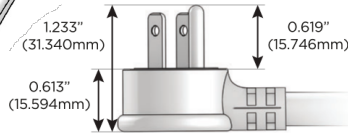

M-POWER-5T

AC POWER & DATA CONNECTIVITY SOLUTION

M-POWER-5TW-XAMAX-SS4ATP

Specs:

Modules/Ports:

- **X** Switched AC
- **A** Tamper Resistant AC Receptacle
- **M** Double USB-A (Fast Charging Ports - 18W)

X A M