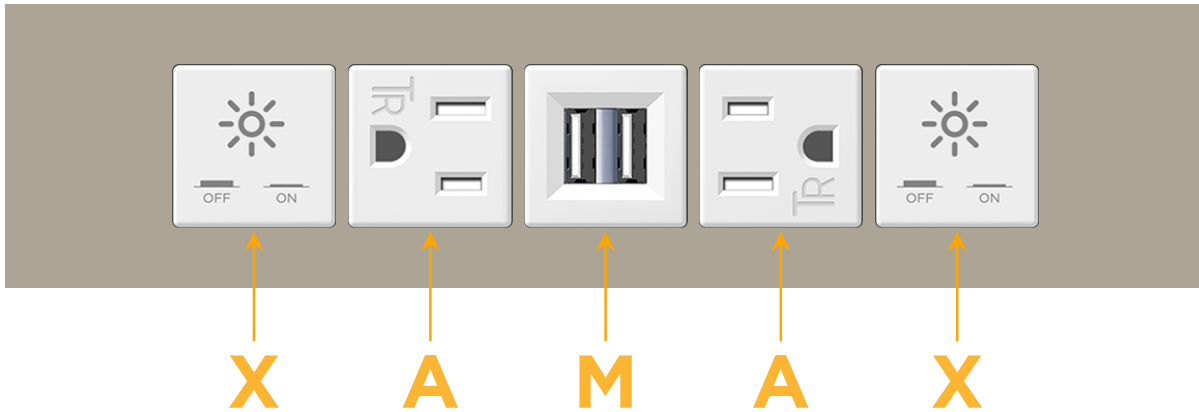

Trim Plate Finish: **SATIN NICKEL (ABS)**

Custom Finishes Available

M-POWER-5TW-XAMAX-SATP

Features:

Module/Port Options:

- A** Tamper Resistant AC Receptacle
- E** USB-A & USB-C (20W)
- M** Double USB-A (Fast Charging Ports - 18W)
- H** HDMI
- 6** CAT 6
- 12** RJ 12
- X** Switched AC
- Y** 3-Way Switch (Low Voltage)
- V** USB-C (45W High Speed Charging Port)
- S** USB-C (25W High Speed Charging Port)
- R** Switched AC (Rocker Switch)
- D** Dimmer Switch

Plug:

Supplied with Low Profile Flat 45° Angle 120 VAC Plug

Optional Standard Straight 120 VAC Plug

Optional Straight 120 VAC Pass-through Plug

- CLEAN, COMPACT DESIGN
- STREAMLINED
- LOW PROFILE
- SIDE-EXITING CORDS
- PLUG & PLAY
- 6' AC CORD & PLUG (FLAT PLUG STANDARD)
- CUSTOMIZABLE CONFIGURATIONS AND FINISHES
- UL LISTED FOR MOUNTING IN FURNITURE
- 15A

M-POWER-5T

AC POWER & DATA CONNECTIVITY SOLUTION

M-POWER-5TW-XAMAX-SATP

Specs:

Modules/Ports:

- X** Switched AC
- A** Tamper Resistant AC Receptacle
- M** Double USB-A (Fast Charging Ports - 18W)

X A M

Distributed by