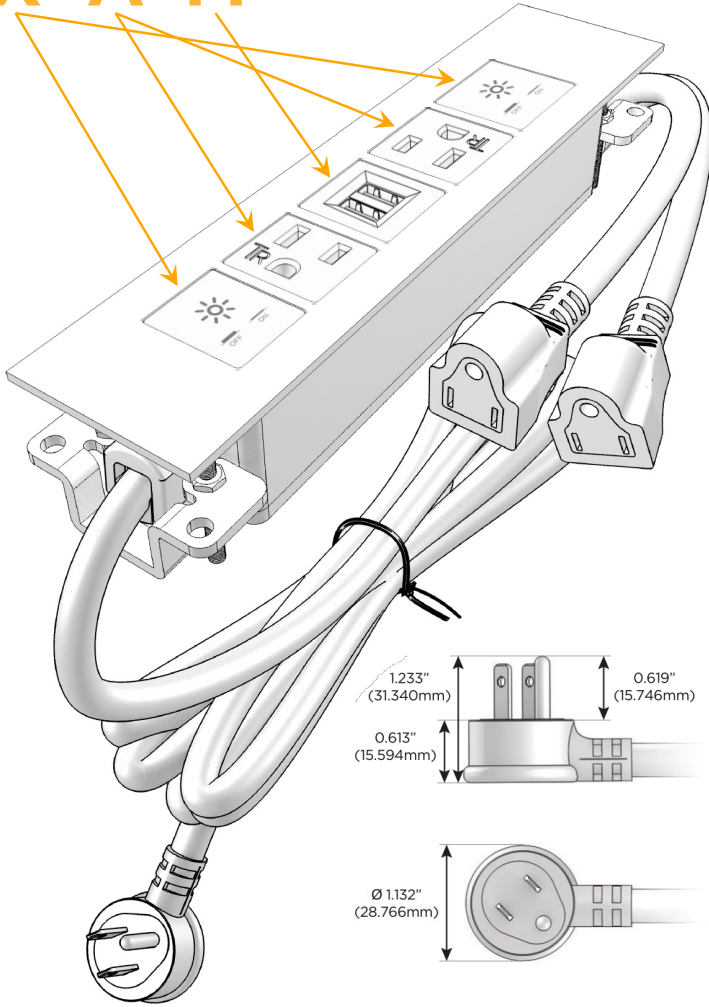

Trim Plate Finish: **SATIN NICKEL (ABS)**

Custom Finishes Available

M-POWER-5TW-XAMAX-SATP

Features:

Module/Port Options:

- A** Tamper Resistant AC Receptacle
- E** USB-A & USB-C (20W)
- M** Double USB-A (Fast Charging Ports - 18W)
- H** HDMI
- 6** CAT 6
- 12** RJ 12
- X** Switched AC
- Y** 3-Way Switch (Low Voltage)
- V** USB-C (45W High Speed Charging Port)
- S** USB-C (25W High Speed Charging Port)
- R** Switched AC (Rocker Switch)
- D** Dimmer Switch

Plug:

Supplied with Low Profile Flat 45° Angle 120 VAC Plug

Optional Standard Straight 120 VAC Plug

Optional Straight 120 VAC Pass-through Plug

- CLEAN, COMPACT DESIGN
- STREAMLINED
- LOW PROFILE
- SIDE-EXITING CORDS
- PLUG & PLAY
- 6' AC CORD & PLUG (FLAT PLUG STANDARD)
- CUSTOMIZABLE CONFIGURATIONS AND FINISHES
- UL LISTED FOR MOUNTING IN FURNITURE
- 15A

M-POWER-5T

AC POWER & DATA CONNECTIVITY SOLUTION

M-POWER-5TW-XAMAX-SATP

Specs:

Modules/Ports:

- X** Switched AC
- A** Tamper Resistant AC Receptacle
- M** Double USB-A (Fast Charging Ports - 18W)

X A M

Distributed by