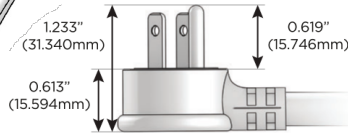

M-POWER-5T

AC POWER & DATA CONNECTIVITY SOLUTION

M-POWER-5TW-XAMAX-SATP

Specs:

Modules/Ports:

- X** Switched AC
- A** Tamper Resistant AC Receptacle
- M** Double USB-A (Fast Charging Ports - 18W)

X A M

Distributed by