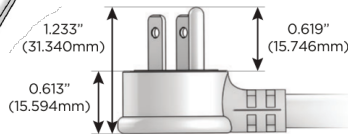

M-POWER-5T

AC POWER & DATA CONNECTIVITY SOLUTION

M-POWER-5TW-XAMAX-S3ATP

Specs:

Modules/Ports:

- X** Switched AC
- A** Tamper Resistant AC Receptacle
- M** Double USB-A (Fast Charging Ports - 18W)

X A M

Distributed by