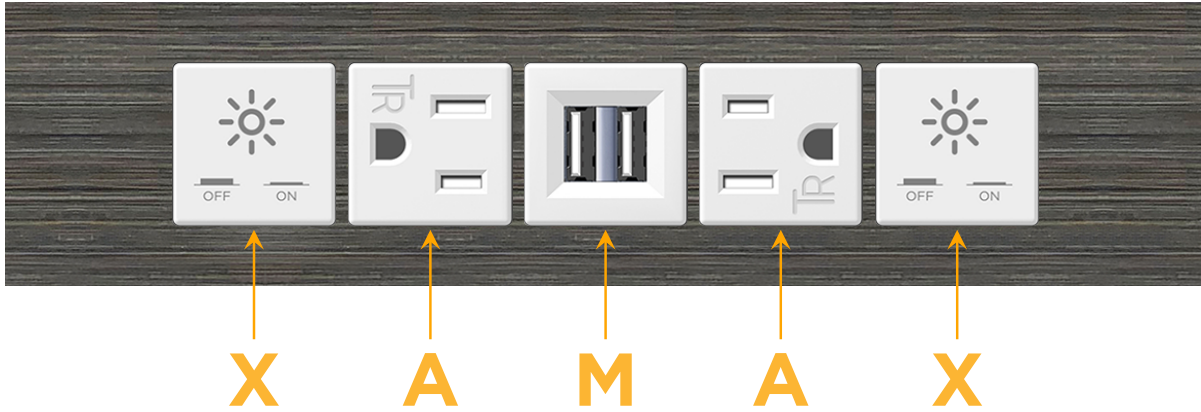

Trim Plate Finish: **GUNMETAL (ABS)**

Custom Finishes Available

M-POWER-5TW-XAMAX-S3ATP

Features:

Module/Port Options:

- A** Tamper Resistant AC Receptacle
- E** USB-A & USB-C (20W)
- M** Double USB-A (Fast Charging Ports - 18W)
- H** HDMI
- 6** CAT 6
- 12** RJ 12
- X** Switched AC
- Y** 3-Way Switch (Low Voltage)
- V** USB-C (45W High Speed Charging Port)
- S** USB-C (25W High Speed Charging Port)
- R** Switched AC (Rocker Switch)
- D** Dimmer Switch

Plug:

Supplied with Low Profile Flat 45° Angle 120 VAC Plug

Optional Standard Straight 120 VAC Plug

Optional Straight 120 VAC Pass-through Plug

- CLEAN, COMPACT DESIGN
- STREAMLINED
- LOW PROFILE
- SIDE-EXITING CORDS
- PLUG & PLAY
- 6' AC CORD & PLUG (FLAT PLUG STANDARD)
- CUSTOMIZABLE CONFIGURATIONS AND FINISHES
- UL LISTED FOR MOUNTING IN FURNITURE
- 15A

M-POWER-5T

AC POWER & DATA CONNECTIVITY SOLUTION

M-POWER-5TW-XAMAX-S3ATP

Specs:

Modules/Ports:

- X** Switched AC
- A** Tamper Resistant AC Receptacle
- M** Double USB-A (Fast Charging Ports - 18W)

X A M

Distributed by