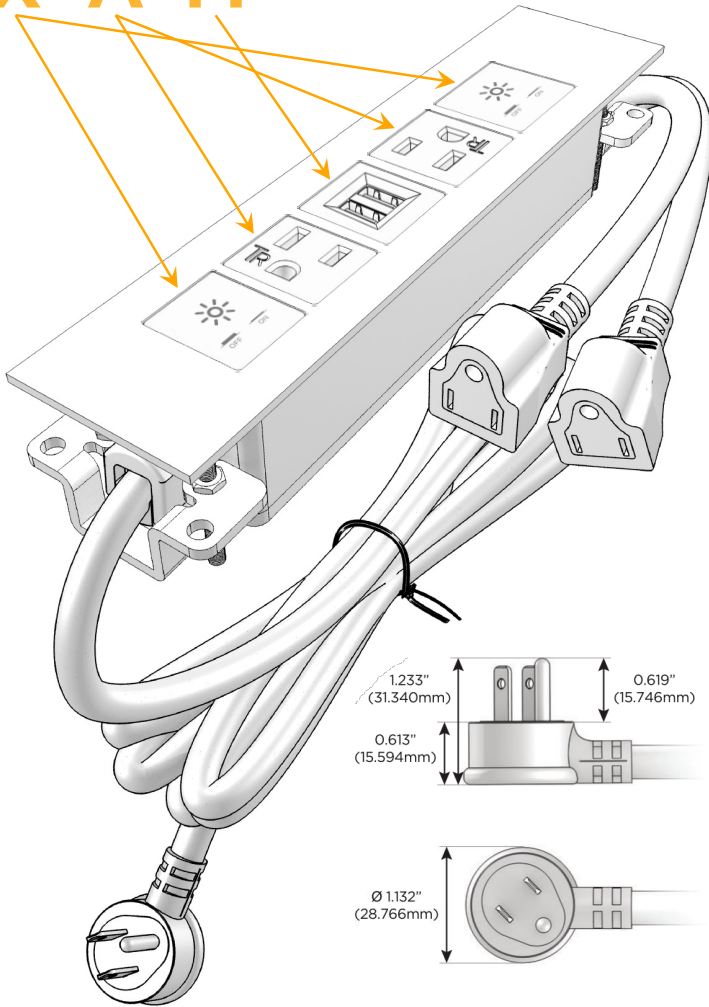

Trim Plate Finish: **GUNMETAL (ABS)**

Custom Finishes Available

M-POWER-5TW-XAMAX-S3ATP

Features:

Module/Port Options:

- A** Tamper Resistant AC Receptacle
- E** USB-A & USB-C (20W)
- M** Double USB-A (Fast Charging Ports - 18W)
- H** HDMI
- 6** CAT 6
- 12** RJ 12
- X** Switched AC
- Y** 3-Way Switch (Low Voltage)
- V** USB-C (45W High Speed Charging Port)
- S** USB-C (25W High Speed Charging Port)
- R** Switched AC (Rocker Switch)
- D** Dimmer Switch

Plug:

Supplied with Low Profile Flat 45° Angle 120 VAC Plug

Optional Standard Straight 120 VAC Plug

Optional Straight 120 VAC Pass-through Plug

- CLEAN, COMPACT DESIGN
- STREAMLINED
- LOW PROFILE
- SIDE-EXITING CORDS
- PLUG & PLAY
- 6' AC CORD & PLUG (FLAT PLUG STANDARD)
- CUSTOMIZABLE CONFIGURATIONS AND FINISHES
- UL LISTED FOR MOUNTING IN FURNITURE
- 15A

M-POWER-5T

AC POWER & DATA CONNECTIVITY SOLUTION

M-POWER-5TW-XAMAX-S3ATP

Specs:

Modules/Ports:

- X** Switched AC
- A** Tamper Resistant AC Receptacle
- M** Double USB-A (Fast Charging Ports - 18W)

X A M

Distributed by