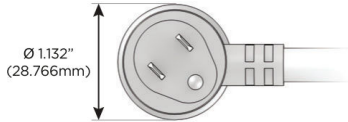

Plug:

Supplied with Low Profile Flat 45° Angle 120 VAC Plug

Optional Standard Straight 120 VAC Plug

Optional Straight 120 VAC Pass-through Plug

- CLEAN, COMPACT DESIGN
- STREAMLINED
- LOW PROFILE
- SIDE-EXITING CORDS
- PLUG & PLAY
- 6' AC CORD & PLUG (FLAT PLUG STANDARD)
- CUSTOMIZABLE CONFIGURATIONS AND FINISHES
- UL LISTED FOR MOUNTING IN FURNITURE
- 15A

M-POWER-5T

AC POWER & DATA CONNECTIVITY SOLUTION

M-POWER-5TW-XAMAX-CUATP

Specs:

Modules/Ports:

- X** Switched AC
- A** Tamper Resistant AC Receptacle
- M** Double USB-A (Fast Charging Ports - 18W)

X A M

Distributed by