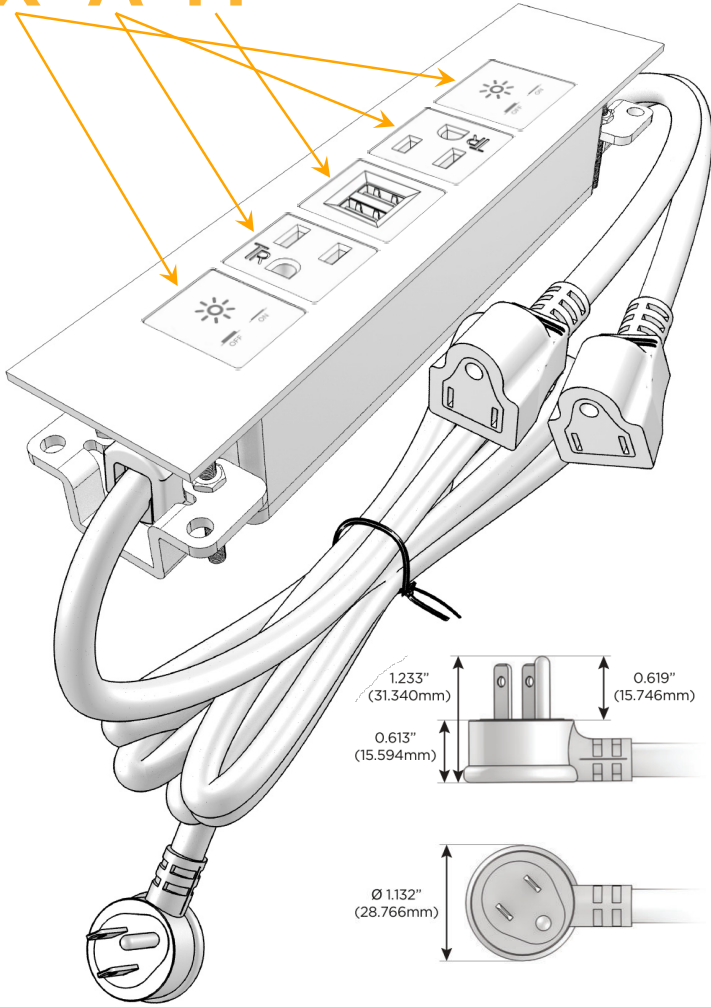

Trim Plate Finish: **COPPER (ABS)**

Custom Finishes Available

M-POWER-5TW-XAMAX-CUATP

Features:

Module/Port Options:

- A** Tamper Resistant AC Receptacle
- E** USB-A & USB-C (20W)
- M** Double USB-A (Fast Charging Ports - 18W)
- H** HDMI
- 6** CAT 6
- 12** RJ 12
- X** Switched AC
- Y** 3-Way Switch (Low Voltage)
- V** USB-C (45W High Speed Charging Port)
- S** USB-C (25W High Speed Charging Port)
- R** Switched AC (Rocker Switch)
- D** Dimmer Switch

Plug:

Supplied with Low Profile Flat 45° Angle 120 VAC Plug

Optional Standard Straight 120 VAC Plug

Optional Straight 120 VAC Pass-through Plug

- CLEAN, COMPACT DESIGN
- STREAMLINED
- LOW PROFILE
- SIDE-EXITING CORDS
- PLUG & PLAY
- 6' AC CORD & PLUG (FLAT PLUG STANDARD)
- CUSTOMIZABLE CONFIGURATIONS AND FINISHES
- UL LISTED FOR MOUNTING IN FURNITURE
- 15A

M-POWER-5T

AC POWER & DATA CONNECTIVITY SOLUTION

M-POWER-5TW-XAMAX-CUATP

Specs:

Modules/Ports:

- X** Switched AC
- A** Tamper Resistant AC Receptacle
- M** Double USB-A (Fast Charging Ports - 18W)

X A M

Distributed by