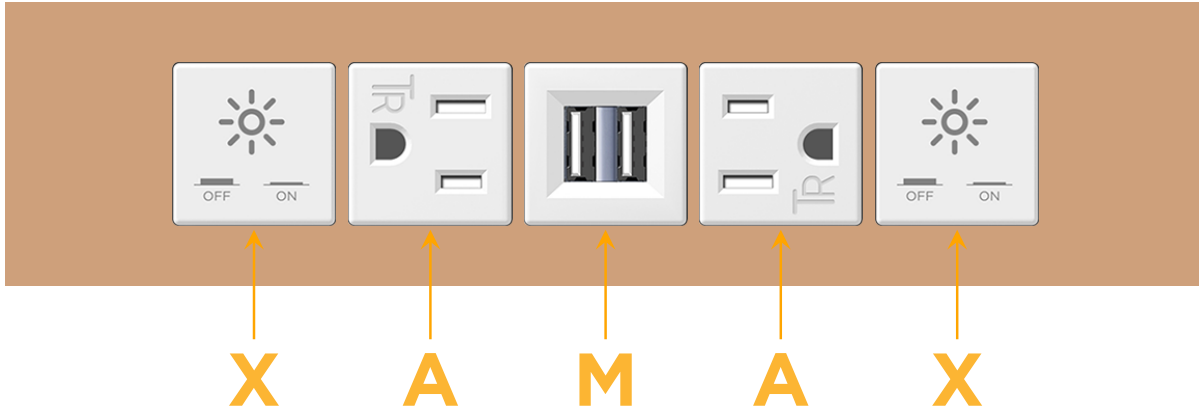

Trim Plate Finish: **COPPER (ABS)**

Custom Finishes Available

M-POWER-5TW-XAMAX-CUATP

Features:

Module/Port Options:

- A** Tamper Resistant AC Receptacle
- E** USB-A & USB-C (20W)
- M** Double USB-A (Fast Charging Ports - 18W)
- H** HDMI
- 6** CAT 6
- 12** RJ 12
- X** Switched AC
- Y** 3-Way Switch (Low Voltage)
- V** USB-C (45W High Speed Charging Port)
- S** USB-C (25W High Speed Charging Port)
- R** Switched AC (Rocker Switch)
- D** Dimmer Switch

Plug:

Supplied with Low Profile Flat 45° Angle 120 VAC Plug

Optional Standard Straight 120 VAC Plug

Optional Straight 120 VAC Pass-through Plug

- CLEAN, COMPACT DESIGN
- STREAMLINED
- LOW PROFILE
- SIDE-EXITING CORDS
- PLUG & PLAY
- 6' AC CORD & PLUG (FLAT PLUG STANDARD)
- CUSTOMIZABLE CONFIGURATIONS AND FINISHES
- UL LISTED FOR MOUNTING IN FURNITURE
- 15A

M-POWER-5T

AC POWER & DATA CONNECTIVITY SOLUTION

M-POWER-5TW-XAMAX-CUATP

Specs:

Modules/Ports:

- X** Switched AC
- A** Tamper Resistant AC Receptacle
- M** Double USB-A (Fast Charging Ports - 18W)

X A M

Distributed by