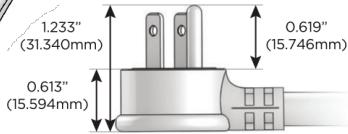

M-POWER-5T

AC POWER & DATA CONNECTIVITY SOLUTION

M-POWER-5TW-XAMAX-CUATP

Specs:

Modules/Ports:

- X** Switched AC
- A** Tamper Resistant AC Receptacle
- M** Double USB-A (Fast Charging Ports - 18W)

X A M

Distributed by