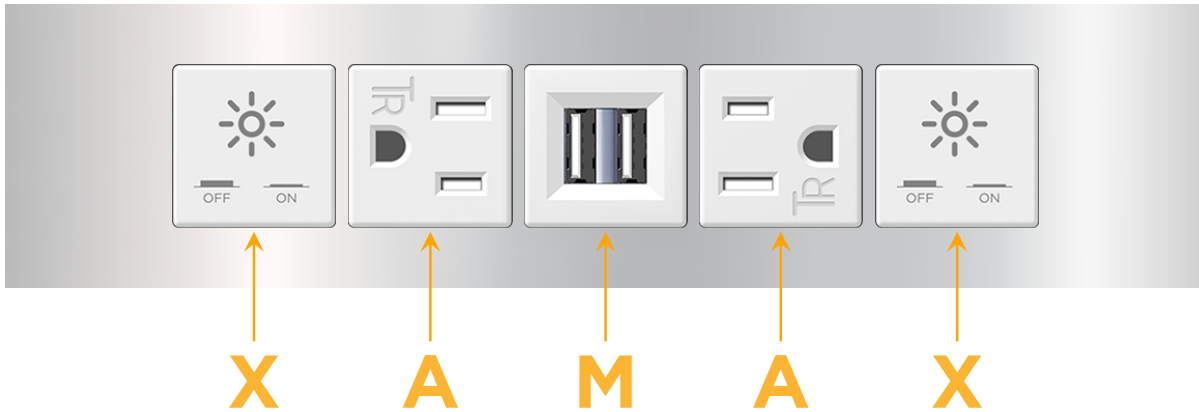

Trim Plate Finish: **CHROME (ABS)**

Custom Finishes Available

M-POWER-5TW-XAMAX-CRATP

Features:

Module/Port Options:

- A** Tamper Resistant AC Receptacle
- E** USB-A & USB-C (20W)
- M** Double USB-A (Fast Charging Ports - 18W)
- H** HDMI
- 6** CAT 6
- 12** RJ 12
- X** Switched AC
- Y** 3-Way Switch (Low Voltage)
- V** USB-C (45W High Speed Charging Port)
- S** USB-C (25W High Speed Charging Port)
- R** Switched AC (Rocker Switch)
- D** Dimmer Switch

Plug:

Supplied with Low Profile Flat 45° Angle 120 VAC Plug

Optional Standard Straight 120 VAC Plug

Optional Straight 120 VAC Pass-through Plug

- CLEAN, COMPACT DESIGN
- STREAMLINED
- LOW PROFILE
- SIDE-EXITING CORDS
- PLUG & PLAY
- 6' AC CORD & PLUG (FLAT PLUG STANDARD)
- CUSTOMIZABLE CONFIGURATIONS AND FINISHES
- UL LISTED FOR MOUNTING IN FURNITURE
- 15A

M-POWER-5T

AC POWER & DATA CONNECTIVITY SOLUTION

M-POWER-5TW-XAMAX-CRATP

Specs:

Modules/Ports:

- X** Switched AC
- A** Tamper Resistant AC Receptacle
- M** Double USB-A (Fast Charging Ports - 18W)

X A M

Distributed by