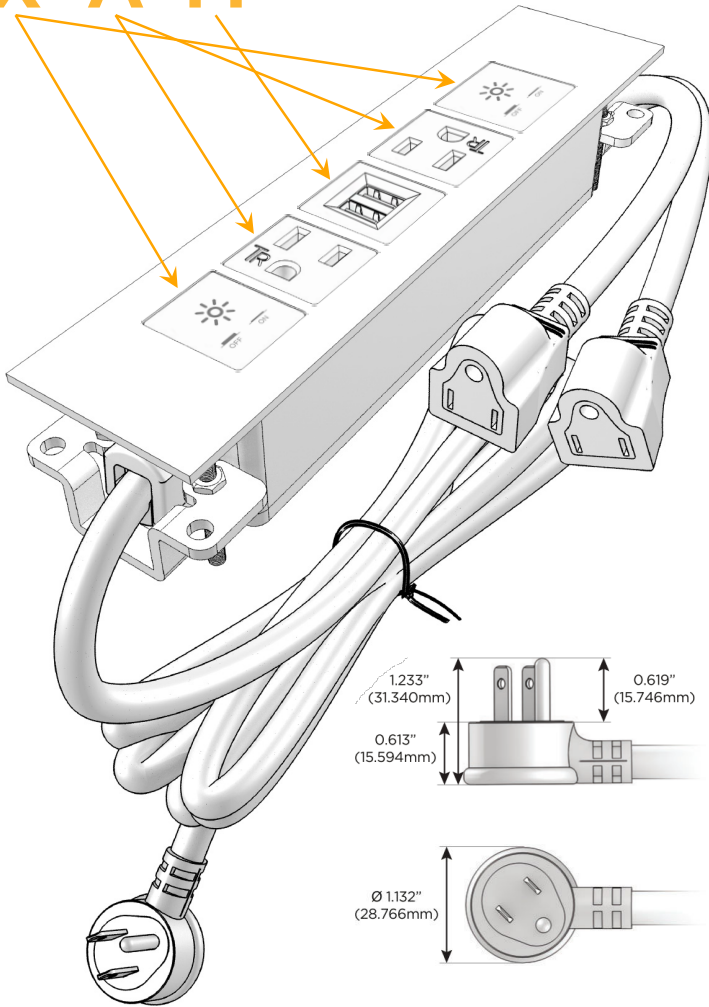

Trim Plate Finish: **CHROME (ABS)**

Custom Finishes Available

M-POWER-5TW-XAMAX-CRATP

Features:

Module/Port Options:

- A** Tamper Resistant AC Receptacle
- E** USB-A & USB-C (20W)
- M** Double USB-A (Fast Charging Ports - 18W)
- H** HDMI
- 6** CAT 6
- 12** RJ 12
- X** Switched AC
- Y** 3-Way Switch (Low Voltage)
- V** USB-C (45W High Speed Charging Port)
- S** USB-C (25W High Speed Charging Port)
- R** Switched AC (Rocker Switch)
- D** Dimmer Switch

Plug:

Supplied with Low Profile Flat 45° Angle 120 VAC Plug

Optional Standard Straight 120 VAC Plug

Optional Straight 120 VAC Pass-through Plug

- CLEAN, COMPACT DESIGN
- STREAMLINED
- LOW PROFILE
- SIDE-EXITING CORDS
- PLUG & PLAY
- 6' AC CORD & PLUG (FLAT PLUG STANDARD)
- CUSTOMIZABLE CONFIGURATIONS AND FINISHES
- UL LISTED FOR MOUNTING IN FURNITURE
- 15A

M-POWER-5T

AC POWER & DATA CONNECTIVITY SOLUTION

M-POWER-5TW-XAMAX-CRATP

Specs:

Modules/Ports:

- X** Switched AC
- A** Tamper Resistant AC Receptacle
- M** Double USB-A (Fast Charging Ports - 18W)

X A M

Distributed by