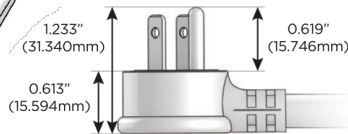

M-POWER-5T

AC POWER & DATA CONNECTIVITY SOLUTION

M-POWER-5TW-XAMAX-CRATP

Specs:

Modules/Ports:

- X** Switched AC
- A** Tamper Resistant AC Receptacle
- M** Double USB-A (Fast Charging Ports - 18W)

X A M

Distributed by