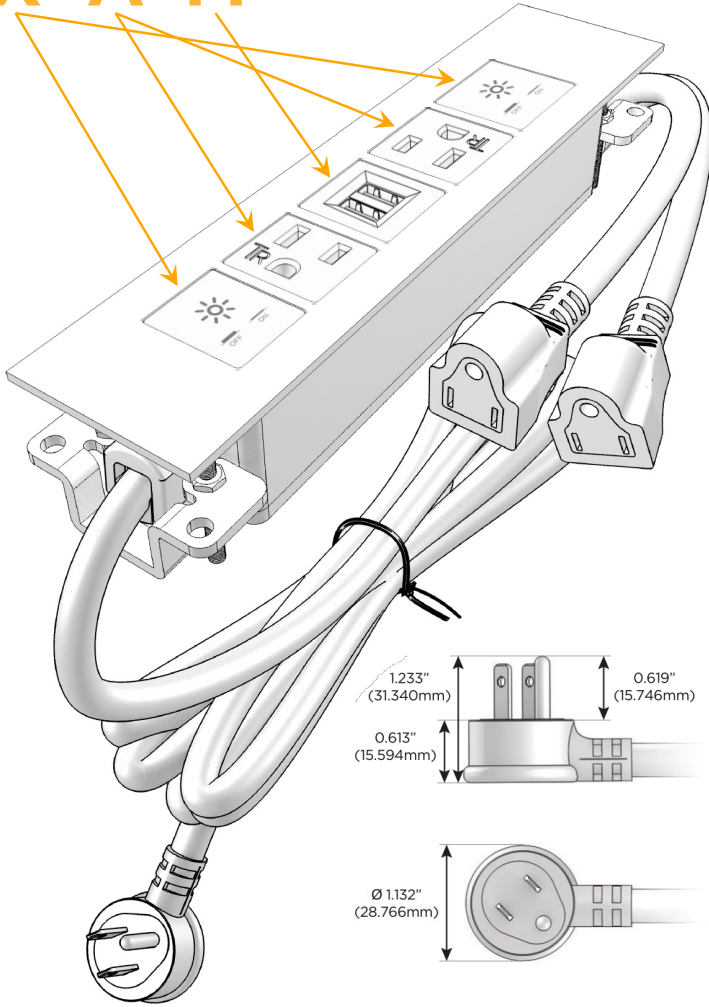

### Module/Port Options:

- A** Tamper Resistant AC Receptacle
- E** USB-A & USB-C (20W)
- M** Double USB-A (Fast Charging Ports - 18W)
- H** HDMI
- 6** CAT 6
- 12** RJ 12
- X** Switched AC
- Y** 3-Way Switch (Low Voltage)
- V** USB-C (45W High Speed Charging Port)
- S** USB-C (25W High Speed Charging Port)
- R** Switched AC (Rocker Switch)
- D** Dimmer Switch

### Plug:

Supplied with Low Profile Flat 45° Angle 120 VAC Plug

Optional Standard Straight 120 VAC Plug

Optional Straight 120 VAC Pass-through Plug

- CLEAN, COMPACT DESIGN
- STREAMLINED
- LOW PROFILE
- SIDE-EXITING CORDS
- PLUG & PLAY
- 6' AC CORD & PLUG (FLAT PLUG STANDARD)
- CUSTOMIZABLE CONFIGURATIONS AND FINISHES
- UL LISTED FOR MOUNTING IN FURNITURE
- 15A

## AC POWER & DATA CONNECTIVITY SOLUTION

M-POWER-5TW-XAMAX-CHATP

Specs:

**Modules/Ports:**

- X** Switched AC
- A** Tamper Resistant AC Receptacle
- M** Double USB-A (Fast Charging Ports - 18W)

**X A M**

Distributed by