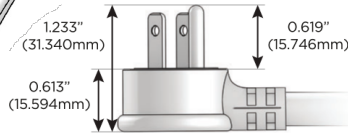

## AC POWER & DATA CONNECTIVITY SOLUTION

M-POWER-5TW-XAMAX-CHATP

Specs:

**Modules/Ports:**

- X** Switched AC
- A** Tamper Resistant AC Receptacle
- M** Double USB-A (Fast Charging Ports - 18W)

**X A M**

Distributed by