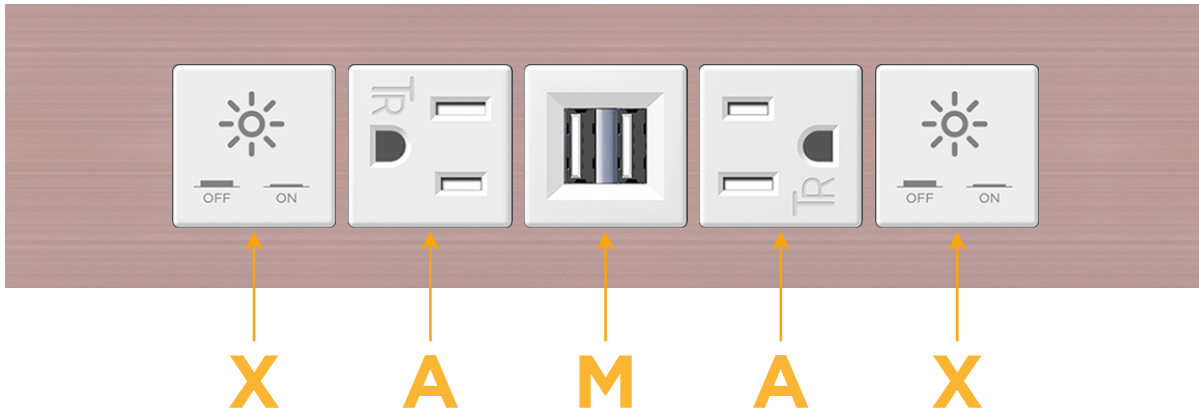

M-POWER-5T

AC POWER & DATA CONNECTIVITY SOLUTION

M-POWER-5TW-XAMAX-CHATP

Distributed by

Mormax Company, Inc.

8 Westchester Plaza

Elmsford, NY 10523

914-699-0101

sales@mormax.com

mormax.com

Metro Light & Power's line of power & data solutions offers sophisticated design elements combined with greater ease of installation. Streamlined and low-profile, enhanced by side-exiting cords, our outlets advance the industry with their cutting edge look and feel. We believe flexibility is key, and we provide a variety of mounting options, including the ability to mount in limited spaces. Our outlets are available in many finishes and configurations, in addition to a custom color and finish capability for our clients.

Trim Plate Finish: **CHAMPAGNE (ABS)**

Custom Finishes Available

M-POWER-5TW-XAMAX-CHATP

Features:

Module/Port Options:

- **A** Tamper Resistant AC Receptacle
- **E** USB-A & USB-C (20W)
- **M** Double USB-A (Fast Charging Ports - 18W)
- **H** HDMI
- **6** CAT 6
- **12** RJ 12
- **X** Switched AC
- **Y** 3-Way Switch (Low Voltage)
- **V** USB-C (45W High Speed Charging Port)
- **S** USB-C (25W High Speed Charging Port)
- **R** Switched AC (Rocker Switch)
- **D** Dimmer Switch

Plug:

Supplied with Low Profile Flat 45° Angle 120 VAC Plug

Optional Standard Straight 120 VAC Plug

Optional Straight 120 VAC Pass-through Plug

- CLEAN, COMPACT DESIGN
- STREAMLINED
- LOW PROFILE
- SIDE-EXITING CORDS
- PLUG & PLAY
- 6' AC CORD & PLUG (FLAT PLUG STANDARD)
- CUSTOMIZABLE CONFIGURATIONS AND FINISHES
- UL LISTED FOR MOUNTING IN FURNITURE
- 15A