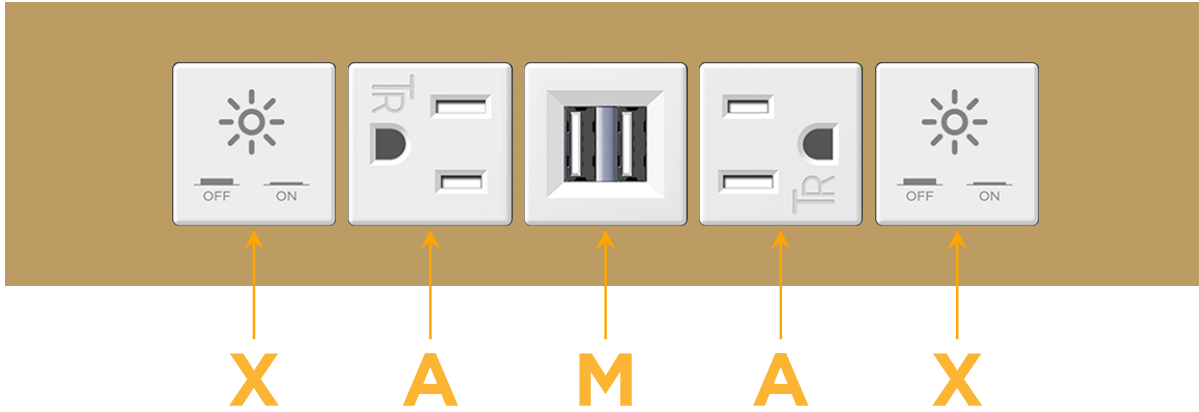

Trim Plate Finish: **STANDARD BRONZE (ABS)**

Custom Finishes Available

M-POWER-5TW-XAMAX-BZATP

Features:

Module/Port Options:

- A** Tamper Resistant AC Receptacle
- E** USB-A & USB-C (20W)
- M** Double USB-A (Fast Charging Ports - 18W)
- H** HDMI
- 6** CAT 6
- 12** RJ 12
- X** Switched AC
- Y** 3-Way Switch (Low Voltage)
- V** USB-C (45W High Speed Charging Port)
- S** USB-C (25W High Speed Charging Port)
- R** Switched AC (Rocker Switch)
- D** Dimmer Switch

Plug:

Supplied with Low Profile Flat 45° Angle 120 VAC Plug

Optional Standard Straight 120 VAC Plug

Optional Straight 120 VAC Pass-through Plug

- CLEAN, COMPACT DESIGN
- STREAMLINED
- LOW PROFILE
- SIDE-EXITING CORDS
- PLUG & PLAY
- 6' AC CORD & PLUG (FLAT PLUG STANDARD)
- CUSTOMIZABLE CONFIGURATIONS AND FINISHES
- UL LISTED FOR MOUNTING IN FURNITURE
- 15A

M-POWER-5T

AC POWER & DATA CONNECTIVITY SOLUTION

M-POWER-5TW-XAMAX-BZATP

Specs:

Modules/Ports:

- X** Switched AC
- A** Tamper Resistant AC Receptacle
- M** Double USB-A (Fast Charging Ports - 18W)

X A M

Distributed by