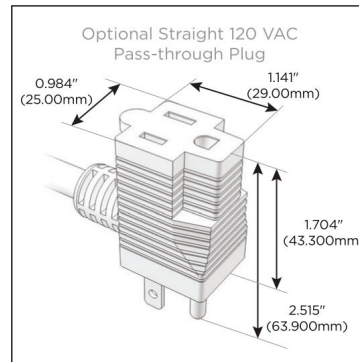

Plug:

Supplied with Low Profile Flat 45° Angle 120 VAC Plug

Optional Standard Straight 120 VAC Plug

Optional Straight 120 VAC Pass-through Plug

- CLEAN, COMPACT DESIGN
- STREAMLINED
- LOW PROFILE
- SIDE-EXITING CORDS
- PLUG & PLAY
- 6' AC CORD & PLUG (FLAT PLUG STANDARD)
- CUSTOMIZABLE CONFIGURATIONS AND FINISHES
- UL LISTED FOR MOUNTING IN FURNITURE
- 15A

M-POWER-5T

AC POWER & DATA CONNECTIVITY SOLUTION

M-POWER-5TW-XAMAX-BZATP

Specs:

Modules/Ports:

- X** Switched AC
- A** Tamper Resistant AC Receptacle
- M** Double USB-A (Fast Charging Ports - 18W)

X A M

Distributed by