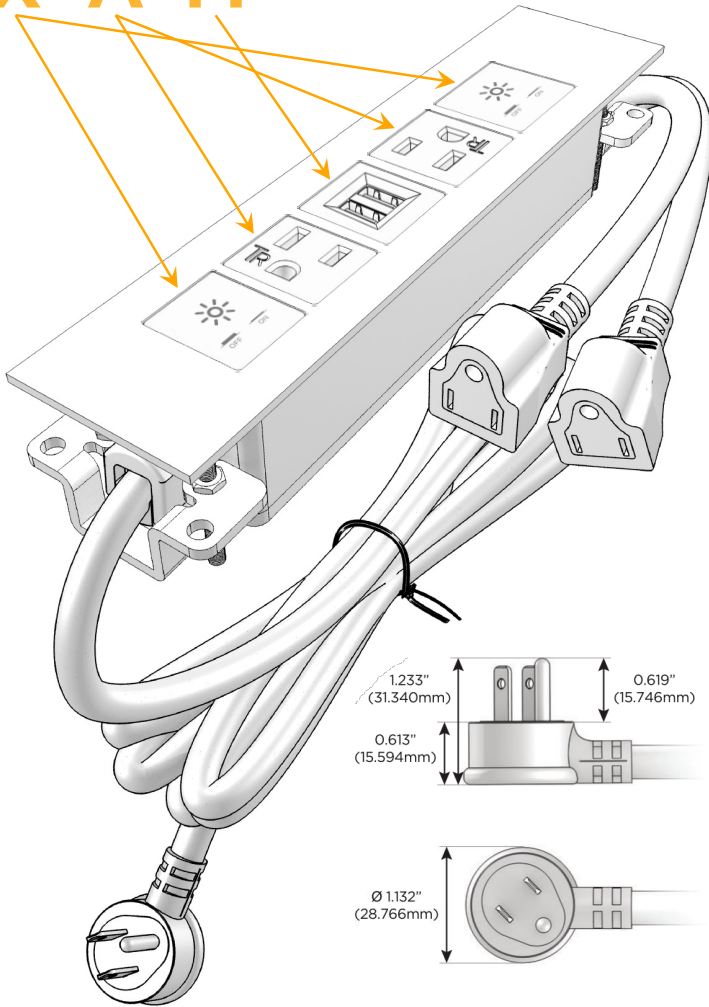

Trim Plate Finish: **STANDARD BRONZE (ABS)**

Custom Finishes Available

M-POWER-5TW-XAMAX-BZATP

Features:

Module/Port Options:

- A** Tamper Resistant AC Receptacle
- E** USB-A & USB-C (20W)
- M** Double USB-A (Fast Charging Ports - 18W)
- H** HDMI
- 6** CAT 6
- 12** RJ 12
- X** Switched AC
- Y** 3-Way Switch (Low Voltage)
- V** USB-C (45W High Speed Charging Port)
- S** USB-C (25W High Speed Charging Port)
- R** Switched AC (Rocker Switch)
- D** Dimmer Switch

Plug:

Supplied with Low Profile Flat 45° Angle 120 VAC Plug

Optional Standard Straight 120 VAC Plug

Optional Straight 120 VAC Pass-through Plug

- CLEAN, COMPACT DESIGN
- STREAMLINED
- LOW PROFILE
- SIDE-EXITING CORDS
- PLUG & PLAY
- 6' AC CORD & PLUG (FLAT PLUG STANDARD)
- CUSTOMIZABLE CONFIGURATIONS AND FINISHES
- UL LISTED FOR MOUNTING IN FURNITURE
- 15A

M-POWER-5T

AC POWER & DATA CONNECTIVITY SOLUTION

M-POWER-5TW-XAMAX-BZATP

Specs:

Modules/Ports:

- X** Switched AC
- A** Tamper Resistant AC Receptacle
- M** Double USB-A (Fast Charging Ports - 18W)

X A M

Distributed by