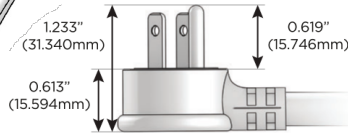

M-POWER-5T

AC POWER & DATA CONNECTIVITY SOLUTION

M-POWER-5TW-XAMAX-BZ5ATP

Specs:

Modules/Ports:

- X** Switched AC
- A** Tamper Resistant AC Receptacle
- M** Double USB-A (Fast Charging Ports - 18W)

X A M

Distributed by