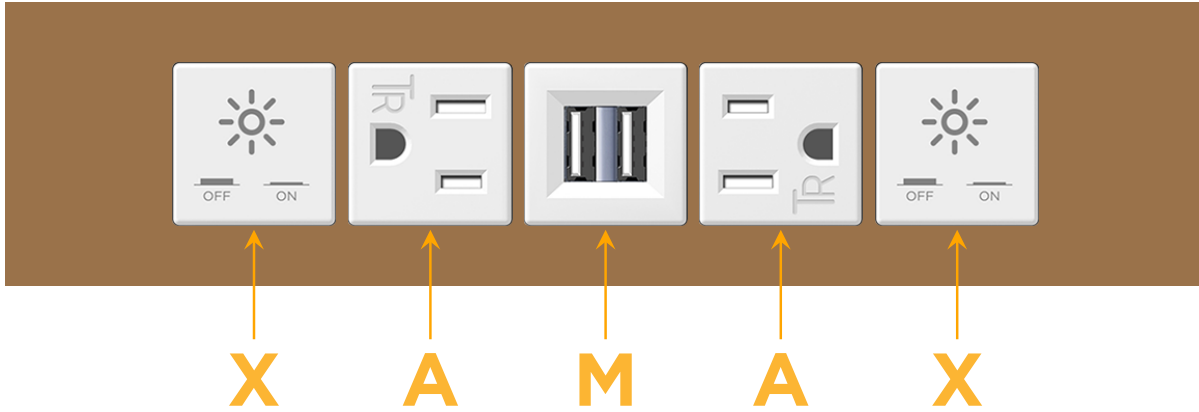

Trim Plate Finish: **ARCHITECTURAL BRONZE (ABS)**

Custom Finishes Available

M-POWER-5TW-XAMAX-BZ5ATP

Features:

Module/Port Options:

- A** Tamper Resistant AC Receptacle
- E** USB-A & USB-C (20W)
- M** Double USB-A (Fast Charging Ports - 18W)
- H** HDMI
- 6** CAT 6
- 12** RJ 12
- X** Switched AC
- Y** 3-Way Switch (Low Voltage)
- V** USB-C (45W High Speed Charging Port)
- S** USB-C (25W High Speed Charging Port)
- R** Switched AC (Rocker Switch)
- D** Dimmer Switch

Plug:

Supplied with Low Profile Flat 45° Angle 120 VAC Plug

Optional Standard Straight 120 VAC Plug

Optional Straight 120 VAC Pass-through Plug

- CLEAN, COMPACT DESIGN
- STREAMLINED
- LOW PROFILE
- SIDE-EXITING CORDS
- PLUG & PLAY
- 6' AC CORD & PLUG (FLAT PLUG STANDARD)
- CUSTOMIZABLE CONFIGURATIONS AND FINISHES
- UL LISTED FOR MOUNTING IN FURNITURE
- 15A

M-POWER-5T

AC POWER & DATA CONNECTIVITY SOLUTION

M-POWER-5TW-XAMAX-BZ5ATP

Specs:

Modules/Ports:

- X** Switched AC
- A** Tamper Resistant AC Receptacle
- M** Double USB-A (Fast Charging Ports - 18W)

X A M

Distributed by