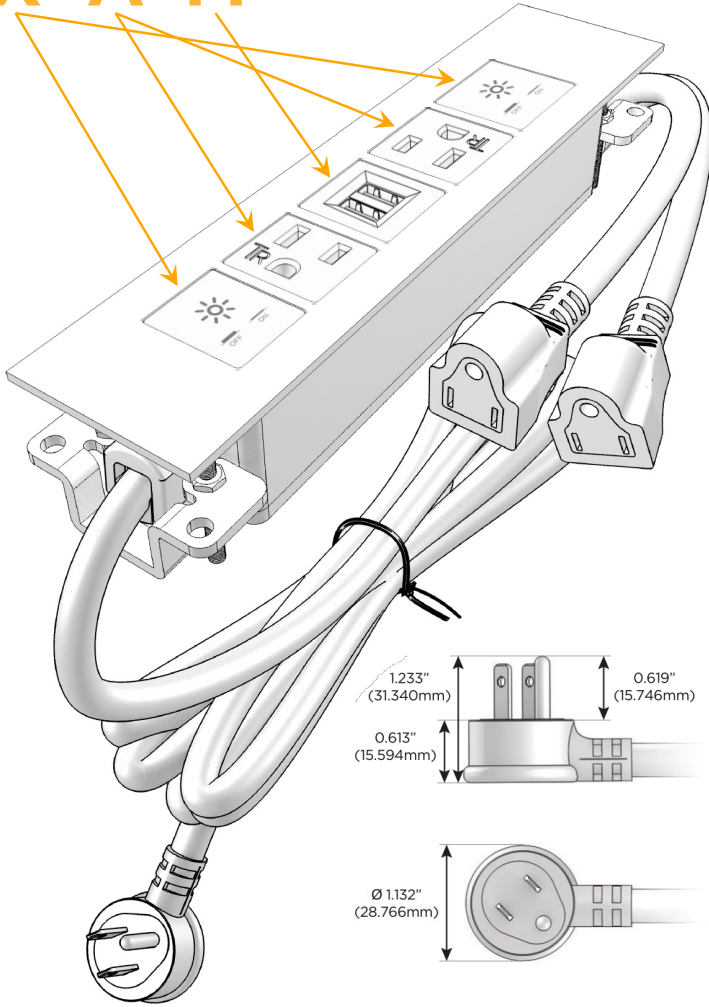

Trim Plate Finish: **ARCHITECTURAL BRONZE (ABS)**

Custom Finishes Available

M-POWER-5TW-XAMAX-BZ5ATP

Features:

Module/Port Options:

- A** Tamper Resistant AC Receptacle
- E** USB-A & USB-C (20W)
- M** Double USB-A (Fast Charging Ports - 18W)
- H** HDMI
- 6** CAT 6
- 12** RJ 12
- X** Switched AC
- Y** 3-Way Switch (Low Voltage)
- V** USB-C (45W High Speed Charging Port)
- S** USB-C (25W High Speed Charging Port)
- R** Switched AC (Rocker Switch)
- D** Dimmer Switch

Plug:

Supplied with Low Profile Flat 45° Angle 120 VAC Plug

Optional Standard Straight 120 VAC Plug

Optional Straight 120 VAC Pass-through Plug

- CLEAN, COMPACT DESIGN
- STREAMLINED
- LOW PROFILE
- SIDE-EXITING CORDS
- PLUG & PLAY
- 6' AC CORD & PLUG (FLAT PLUG STANDARD)
- CUSTOMIZABLE CONFIGURATIONS AND FINISHES
- UL LISTED FOR MOUNTING IN FURNITURE
- 15A

M-POWER-5T

AC POWER & DATA CONNECTIVITY SOLUTION

M-POWER-5TW-XAMAX-BZ5ATP

Specs:

Modules/Ports:

- X** Switched AC
- A** Tamper Resistant AC Receptacle
- M** Double USB-A (Fast Charging Ports - 18W)

X A M

Distributed by