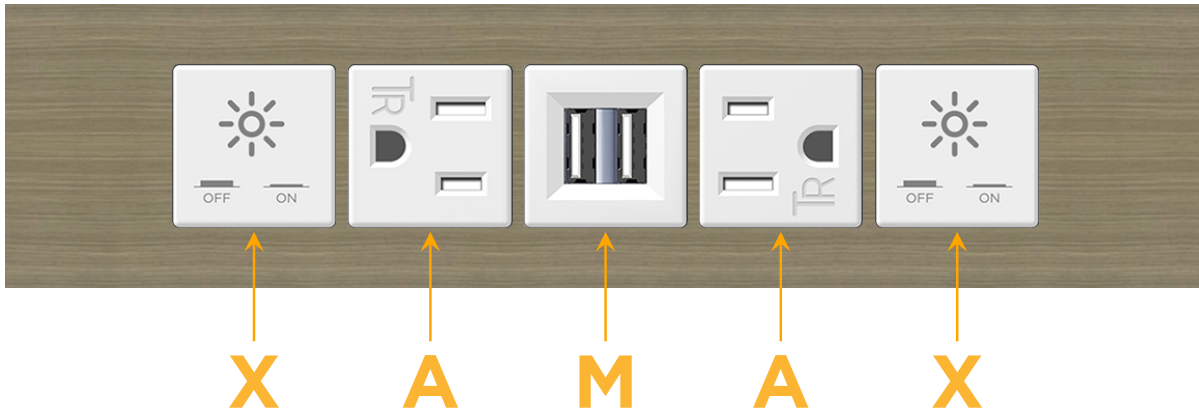

Trim Plate Finish: **ANTIQUED ARCHITECTURAL BRONZE (ABS)**

Custom Finishes Available

M-POWER-5TW-XAMAX-BZ5AATP

Features:

Module/Port Options:

- A** Tamper Resistant AC Receptacle
- E** USB-A & USB-C (20W)
- M** Double USB-A (Fast Charging Ports - 18W)
- H** HDMI
- 6** CAT 6
- 12** RJ 12
- X** Switched AC
- Y** 3-Way Switch (Low Voltage)
- V** USB-C (45W High Speed Charging Port)
- S** USB-C (25W High Speed Charging Port)
- R** Switched AC (Rocker Switch)
- D** Dimmer Switch

Plug:

Supplied with Low Profile Flat 45° Angle 120 VAC Plug

Optional Standard Straight 120 VAC Plug

Optional Straight 120 VAC Pass-through Plug

- CLEAN, COMPACT DESIGN
- STREAMLINED
- LOW PROFILE
- SIDE-EXITING CORDS
- PLUG & PLAY
- 6' AC CORD & PLUG (FLAT PLUG STANDARD)
- CUSTOMIZABLE CONFIGURATIONS AND FINISHES
- UL LISTED FOR MOUNTING IN FURNITURE
- 15A

M-POWER-5T

AC POWER & DATA CONNECTIVITY SOLUTION

M-POWER-5TW-XAMAX-BZ5AATP

Specs:

Modules/Ports:

- X** Switched AC
- A** Tamper Resistant AC Receptacle
- M** Double USB-A (Fast Charging Ports - 18W)

X A M

Distributed by