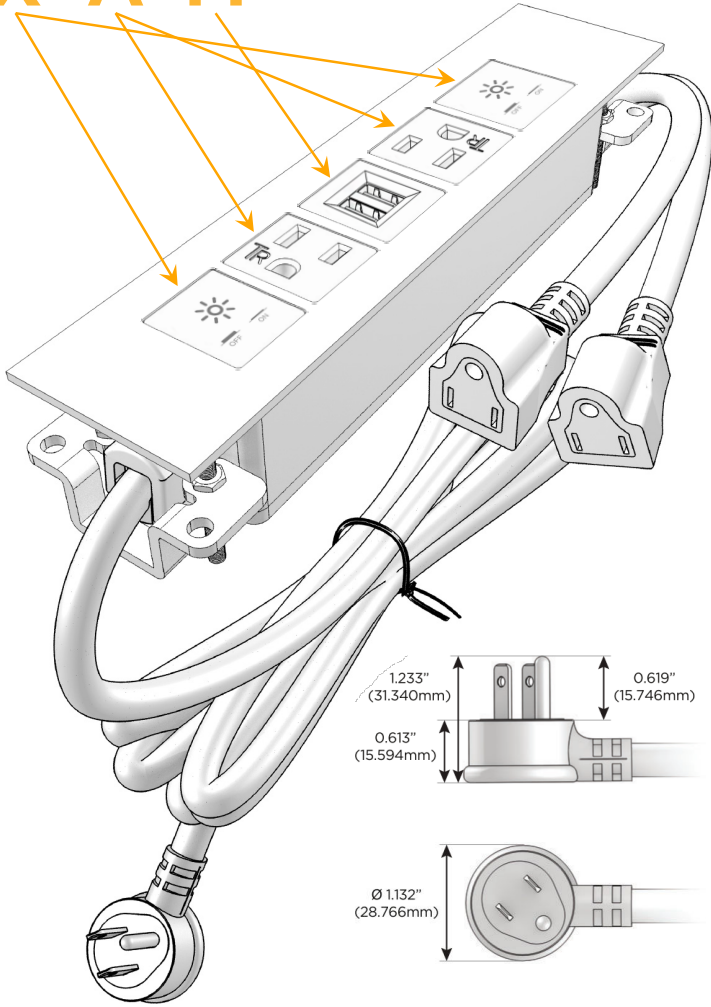

Trim Plate Finish: **ANTIQUED ARCHITECTURAL BRONZE (ABS)**

Custom Finishes Available

M-POWER-5TW-XAMAX-BZ5AATP

Features:

Module/Port Options:

- A** Tamper Resistant AC Receptacle
- E** USB-A & USB-C (20W)
- M** Double USB-A (Fast Charging Ports - 18W)
- H** HDMI
- 6** CAT 6
- 12** RJ 12
- X** Switched AC
- Y** 3-Way Switch (Low Voltage)
- V** USB-C (45W High Speed Charging Port)
- S** USB-C (25W High Speed Charging Port)
- R** Switched AC (Rocker Switch)
- D** Dimmer Switch

Plug:

Supplied with Low Profile Flat 45° Angle 120 VAC Plug

Optional Standard Straight 120 VAC Plug

Optional Straight 120 VAC Pass-through Plug

- CLEAN, COMPACT DESIGN
- STREAMLINED
- LOW PROFILE
- SIDE-EXITING CORDS
- PLUG & PLAY
- 6' AC CORD & PLUG (FLAT PLUG STANDARD)
- CUSTOMIZABLE CONFIGURATIONS AND FINISHES
- UL LISTED FOR MOUNTING IN FURNITURE
- 15A

M-POWER-5T

AC POWER & DATA CONNECTIVITY SOLUTION

M-POWER-5TW-XAMAX-BZ5AATP

Specs:

Modules/Ports:

- X** Switched AC
- A** Tamper Resistant AC Receptacle
- M** Double USB-A (Fast Charging Ports - 18W)

X A M

Distributed by