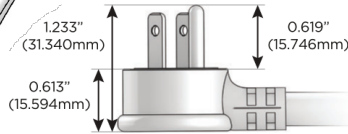

M-POWER-5T

AC POWER & DATA CONNECTIVITY SOLUTION

M-POWER-5TW-XAMAX-BZ5AATP

Specs:

Modules/Ports:

- X** Switched AC
- A** Tamper Resistant AC Receptacle
- M** Double USB-A (Fast Charging Ports - 18W)

X A M

Distributed by