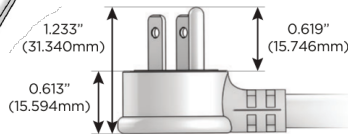

## AC POWER & DATA CONNECTIVITY SOLUTION

M-POWER-5TW-XAMAX-BZ4TP

Specs:

**Modules/Ports:**

- X** Switched AC
- A** Tamper Resistant AC Receptacle
- M** Double USB-A (Fast Charging Ports - 18W)

**X A M**

Distributed by