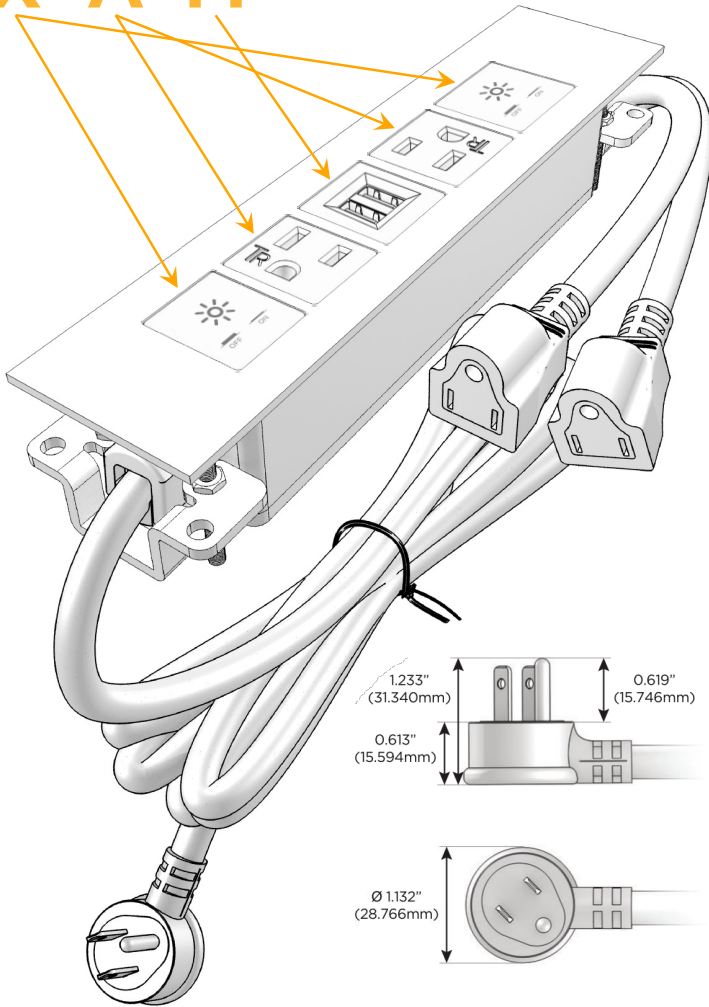

### Module/Port Options:

- A** Tamper Resistant AC Receptacle
- E** USB-A & USB-C (20W)
- M** Double USB-A (Fast Charging Ports - 18W)
- H** HDMI
- 6** CAT 6
- 12** RJ 12
- X** Switched AC
- Y** 3-Way Switch (Low Voltage)
- V** USB-C (45W High Speed Charging Port)
- S** USB-C (25W High Speed Charging Port)
- R** Switched AC (Rocker Switch)
- D** Dimmer Switch

### Plug:

Supplied with Low Profile Flat 45° Angle 120 VAC Plug

Optional Standard Straight 120 VAC Plug

Optional Straight 120 VAC Pass-through Plug

- CLEAN, COMPACT DESIGN
- STREAMLINED
- LOW PROFILE
- SIDE-EXITING CORDS
- PLUG & PLAY
- 6' AC CORD & PLUG (FLAT PLUG STANDARD)
- CUSTOMIZABLE CONFIGURATIONS AND FINISHES
- UL LISTED FOR MOUNTING IN FURNITURE
- 15A

## AC POWER & DATA CONNECTIVITY SOLUTION

M-POWER-5TW-XAMAX-BZ4TP

Specs:

**Modules/Ports:**

- X** Switched AC
- A** Tamper Resistant AC Receptacle
- M** Double USB-A (Fast Charging Ports - 18W)

**X A M**

Distributed by