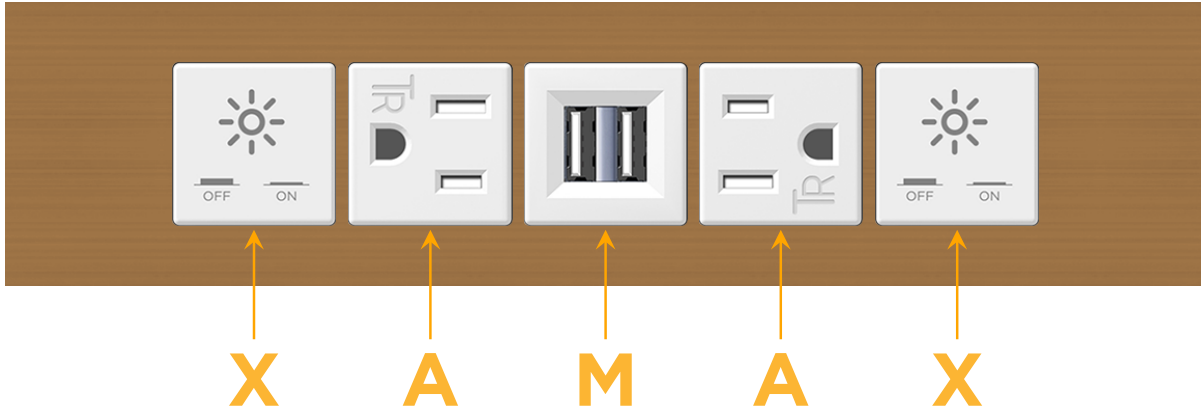

M-POWER-5T

AC POWER & DATA CONNECTIVITY SOLUTION

M-POWER-5TW-XAMAX-BZ4TP

Distributed by

Mormax Company, Inc.

8 Westchester Plaza

Elmsford, NY 10523

914-699-0101

sales@mormax.com

mormax.com

Metro Light & Power's line of power & data solutions offers sophisticated design elements combined with greater ease of installation. Streamlined and low-profile, enhanced by side-exiting cords, our outlets advance the industry with their cutting edge look and feel. We believe flexibility is key, and we provide a variety of mounting options, including the ability to mount in limited spaces. Our outlets are available in many finishes and configurations, in addition to a custom color and finish capability for our clients.

Trim Plate Finish: **SOLID BRONZE BRUSHED**

Custom Finishes Available

M-POWER-5TW-XAMAX-BZ4TP

Features:

Module/Port Options:

- **A** Tamper Resistant AC Receptacle
- **E** USB-A & USB-C (20W)
- **M** Double USB-A (Fast Charging Ports - 18W)
- **H** HDMI
- **6** CAT 6
- **12** RJ 12
- **X** Switched AC
- **Y** 3-Way Switch (Low Voltage)
- **V** USB-C (45W High Speed Charging Port)
- **S** USB-C (25W High Speed Charging Port)
- **R** Switched AC (Rocker Switch)
- **D** Dimmer Switch

Plug:

Supplied with Low Profile Flat 45° Angle 120 VAC Plug

Optional Standard Straight 120 VAC Plug

Optional Straight 120 VAC Pass-through Plug

- CLEAN, COMPACT DESIGN
- STREAMLINED
- LOW PROFILE
- SIDE-EXITING CORDS
- PLUG & PLAY
- 6' AC CORD & PLUG (FLAT PLUG STANDARD)
- CUSTOMIZABLE CONFIGURATIONS AND FINISHES
- UL LISTED FOR MOUNTING IN FURNITURE
- 15A