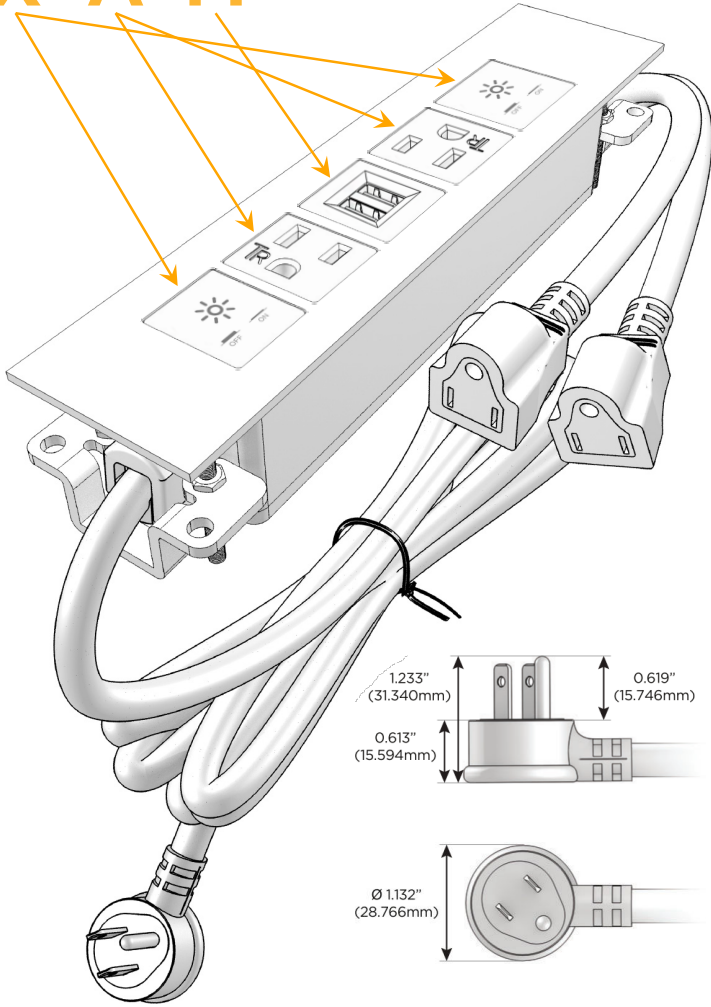

M-POWER-5T

AC POWER & DATA CONNECTIVITY SOLUTION

M-POWER-5TW-XAMAX-BTP

Specs:

Modules/Ports:

- **X** Switched AC
- **A** Tamper Resistant AC Receptacle
- **M** Double USB-A (Fast Charging Ports - 18W)

X A M