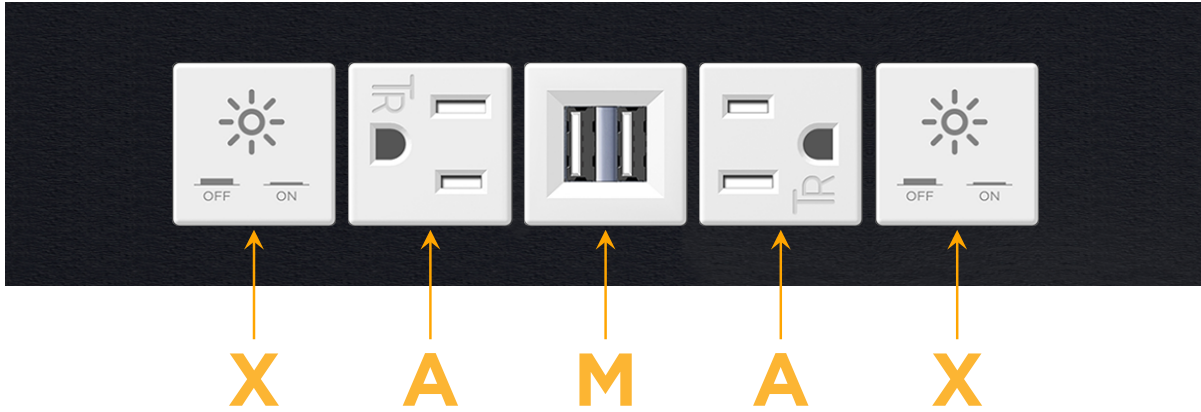

M-POWER-5T

AC POWER & DATA CONNECTIVITY SOLUTION

M-POWER-5TW-XAMAX-BTP

Distributed by

Mormax Company, Inc.

8 Westchester Plaza

Elmsford, NY 10523

914-699-0101

sales@mormax.com

mormax.com

Metro Light & Power's line of power & data solutions offers sophisticated design elements combined with greater ease of installation. Streamlined and low-profile, enhanced by side-exiting cords, our outlets advance the industry with their cutting edge look and feel. We believe flexibility is key, and we provide a variety of mounting options, including the ability to mount in limited spaces. Our outlets are available in many finishes and configurations, in addition to a custom color and finish capability for our clients.

Trim Plate Finish: **BLACK (STEEL)**

Custom Finishes Available

M-POWER-5TW-XAMAX-BTP

Features:

Module/Port Options:

- **A** Tamper Resistant AC Receptacle
- **E** USB-A & USB-C (20W)
- **M** Double USB-A (Fast Charging Ports - 18W)
- **H** HDMI
- **6** CAT 6
- **12** RJ 12
- **X** Switched AC
- **Y** 3-Way Switch (Low Voltage)
- **V** USB-C (45W High Speed Charging Port)
- **S** USB-C (25W High Speed Charging Port)
- **R** Switched AC (Rocker Switch)
- **D** Dimmer Switch

Plug:

Supplied with Low Profile Flat 45° Angle 120 VAC Plug

Optional Standard Straight 120 VAC Plug

Optional Straight 120 VAC Pass-through Plug

- CLEAN, COMPACT DESIGN
- STREAMLINED
- LOW PROFILE
- SIDE-EXITING CORDS
- PLUG & PLAY
- 6' AC CORD & PLUG (FLAT PLUG STANDARD)
- CUSTOMIZABLE CONFIGURATIONS AND FINISHES
- UL LISTED FOR MOUNTING IN FURNITURE
- 15A