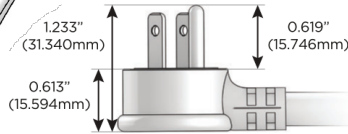

M-POWER-5T

AC POWER & DATA CONNECTIVITY SOLUTION

M-POWER-5TW-XAMAX-BTP

Specs:

Modules/Ports:

- **X** Switched AC
- **A** Tamper Resistant AC Receptacle
- **M** Double USB-A (Fast Charging Ports - 18W)

X A M