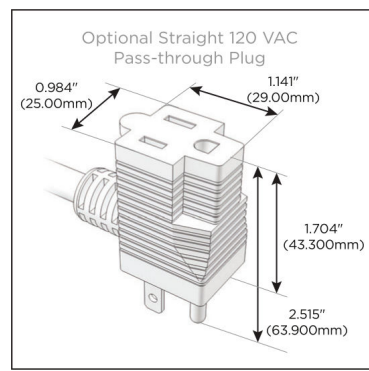

Trim Plate Finish: **BRASS (ABS)**

Custom Finishes Available

M-POWER-5TW-XAMAX-BRATP

Features:

Module/Port Options:

- A** Tamper Resistant AC Receptacle
- E** USB-A & USB-C (20W)
- M** Double USB-A (Fast Charging Ports - 18W)
- H** HDMI
- 6** CAT 6
- 12** RJ 12
- X** Switched AC
- Y** 3-Way Switch (Low Voltage)
- V** USB-C (45W High Speed Charging Port)
- S** USB-C (25W High Speed Charging Port)
- R** Switched AC (Rocker Switch)
- D** Dimmer Switch

Plug:

Supplied with Low Profile Flat 45° Angle 120 VAC Plug

Optional Standard Straight 120 VAC Plug

Optional Straight 120 VAC Pass-through Plug

- CLEAN, COMPACT DESIGN
- STREAMLINED
- LOW PROFILE
- SIDE-EXITING CORDS
- PLUG & PLAY
- 6' AC CORD & PLUG (FLAT PLUG STANDARD)
- CUSTOMIZABLE CONFIGURATIONS AND FINISHES
- UL LISTED FOR MOUNTING IN FURNITURE
- 15A

M-POWER-5T

AC POWER & DATA CONNECTIVITY SOLUTION

M-POWER-5TW-XAMAX-BRATP

Specs:

Modules/Ports:

- X** Switched AC
- A** Tamper Resistant AC Receptacle
- M** Double USB-A (Fast Charging Ports - 18W)

X A M

Distributed by