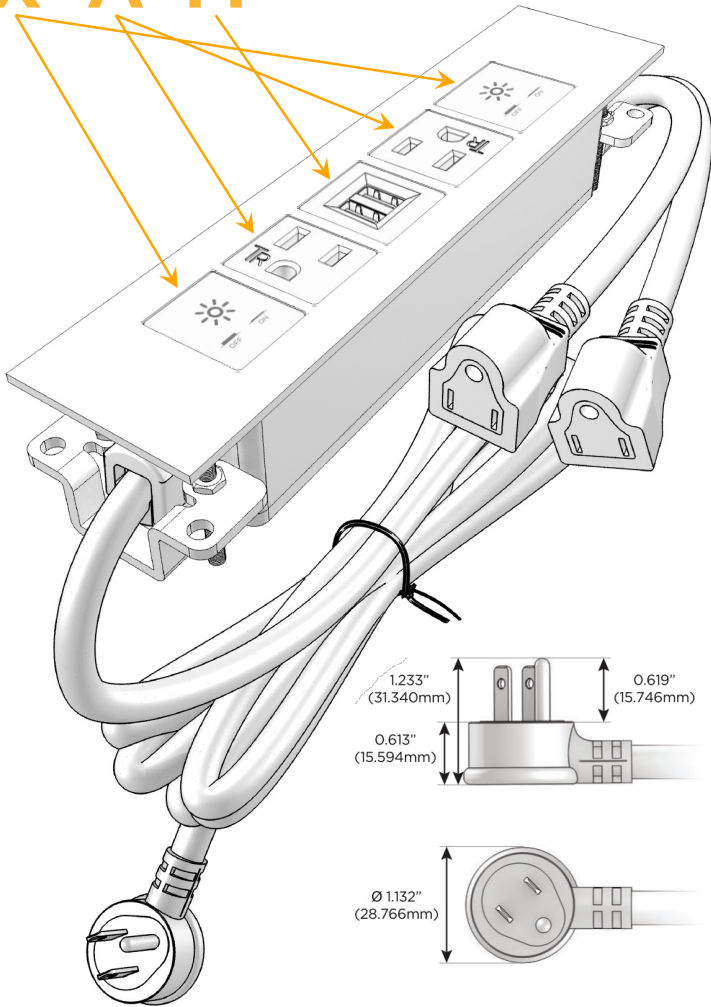

Trim Plate Finish: **BRASS (ABS)**

Custom Finishes Available

M-POWER-5TW-XAMAX-BRATP

Features:

Module/Port Options:

- A** Tamper Resistant AC Receptacle
- E** USB-A & USB-C (20W)
- M** Double USB-A (Fast Charging Ports - 18W)
- H** HDMI
- 6** CAT 6
- 12** RJ 12
- X** Switched AC
- Y** 3-Way Switch (Low Voltage)
- V** USB-C (45W High Speed Charging Port)
- S** USB-C (25W High Speed Charging Port)
- R** Switched AC (Rocker Switch)
- D** Dimmer Switch

Plug:

Supplied with Low Profile Flat 45° Angle 120 VAC Plug

Optional Standard Straight 120 VAC Plug

Optional Straight 120 VAC Pass-through Plug

- CLEAN, COMPACT DESIGN
- STREAMLINED
- LOW PROFILE
- SIDE-EXITING CORDS
- PLUG & PLAY
- 6' AC CORD & PLUG (FLAT PLUG STANDARD)
- CUSTOMIZABLE CONFIGURATIONS AND FINISHES
- UL LISTED FOR MOUNTING IN FURNITURE
- 15A

M-POWER-5T

AC POWER & DATA CONNECTIVITY SOLUTION

M-POWER-5TW-XAMAX-BRATP

Specs:

Modules/Ports:

- X** Switched AC
- A** Tamper Resistant AC Receptacle
- M** Double USB-A (Fast Charging Ports - 18W)

X A M

Distributed by