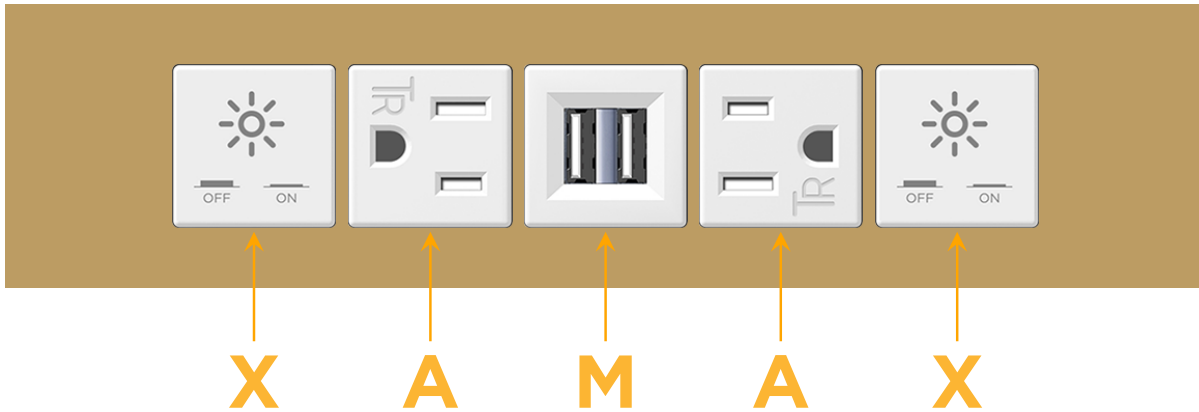

Trim Plate Finish: **BRASS (ABS)**

Custom Finishes Available

M-POWER-5TW-XAMAX-BRATP

Features:

Module/Port Options:

- A** Tamper Resistant AC Receptacle
- E** USB-A & USB-C (20W)
- M** Double USB-A (Fast Charging Ports - 18W)
- H** HDMI
- 6** CAT 6
- 12** RJ 12
- X** Switched AC
- Y** 3-Way Switch (Low Voltage)
- V** USB-C (45W High Speed Charging Port)
- S** USB-C (25W High Speed Charging Port)
- R** Switched AC (Rocker Switch)
- D** Dimmer Switch

Plug:

Supplied with Low Profile Flat 45° Angle 120 VAC Plug

Optional Standard Straight 120 VAC Plug

Optional Straight 120 VAC Pass-through Plug

- CLEAN, COMPACT DESIGN
- STREAMLINED
- LOW PROFILE
- SIDE-EXITING CORDS
- PLUG & PLAY
- 6' AC CORD & PLUG (FLAT PLUG STANDARD)
- CUSTOMIZABLE CONFIGURATIONS AND FINISHES
- UL LISTED FOR MOUNTING IN FURNITURE
- 15A

M-POWER-5T

AC POWER & DATA CONNECTIVITY SOLUTION

M-POWER-5TW-XAMAX-BRATP

Specs:

Modules/Ports:

- X** Switched AC
- A** Tamper Resistant AC Receptacle
- M** Double USB-A (Fast Charging Ports - 18W)

X A M

Distributed by