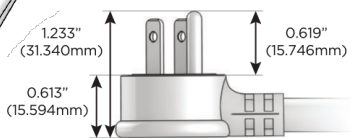

M-POWER-5T

AC POWER & DATA CONNECTIVITY SOLUTION

M-POWER-5TW-XAMAX-BRATP

Specs:

Modules/Ports:

- X** Switched AC
- A** Tamper Resistant AC Receptacle
- M** Double USB-A (Fast Charging Ports - 18W)

X A M

Distributed by