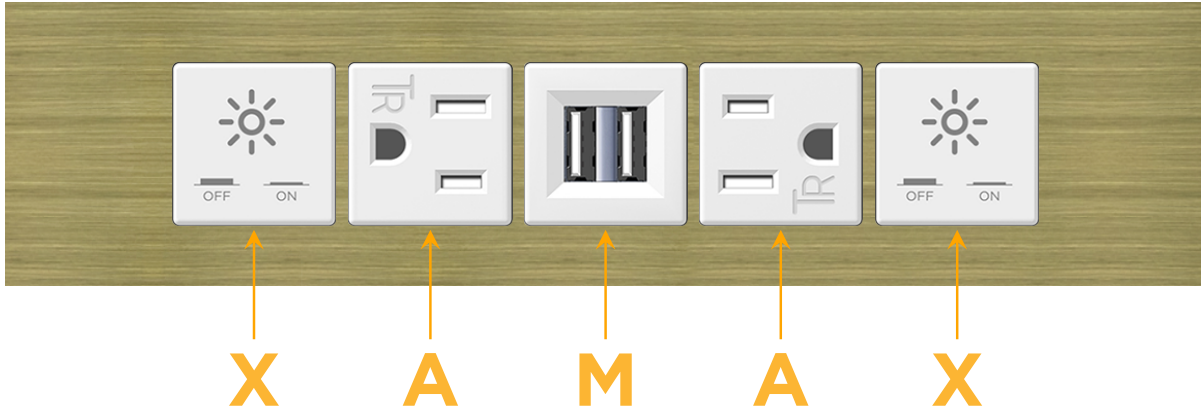

Trim Plate Finish: **BRASS ANTIQUED (ABS)**

Custom Finishes Available

M-POWER-5TW-XAMAX-BRAATP

Features:

Module/Port Options:

- A** Tamper Resistant AC Receptacle
- E** USB-A & USB-C (20W)
- M** Double USB-A (Fast Charging Ports - 18W)
- H** HDMI
- 6** CAT 6
- 12** RJ 12
- X** Switched AC
- Y** 3-Way Switch (Low Voltage)
- V** USB-C (45W High Speed Charging Port)
- S** USB-C (25W High Speed Charging Port)
- R** Switched AC (Rocker Switch)
- D** Dimmer Switch

Plug:

Supplied with Low Profile Flat 45° Angle 120 VAC Plug

Optional Standard Straight 120 VAC Plug

Optional Straight 120 VAC Pass-through Plug

- CLEAN, COMPACT DESIGN
- STREAMLINED
- LOW PROFILE
- SIDE-EXITING CORDS
- PLUG & PLAY
- 6' AC CORD & PLUG (FLAT PLUG STANDARD)
- CUSTOMIZABLE CONFIGURATIONS AND FINISHES
- UL LISTED FOR MOUNTING IN FURNITURE
- 15A

M-POWER-5T

AC POWER & DATA CONNECTIVITY SOLUTION

M-POWER-5TW-XAMAX-BRAATP

Specs:

Modules/Ports:

- X** Switched AC
- A** Tamper Resistant AC Receptacle
- M** Double USB-A (Fast Charging Ports - 18W)

X A M

Distributed by