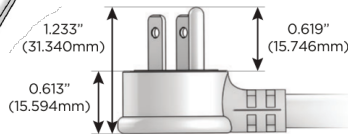

M-POWER-5T

AC POWER & DATA CONNECTIVITY SOLUTION

M-POWER-5TW-XAMAX-BRAATP

Specs:

Modules/Ports:

- X** Switched AC
- A** Tamper Resistant AC Receptacle
- M** Double USB-A (Fast Charging Ports - 18W)

X A M

Distributed by