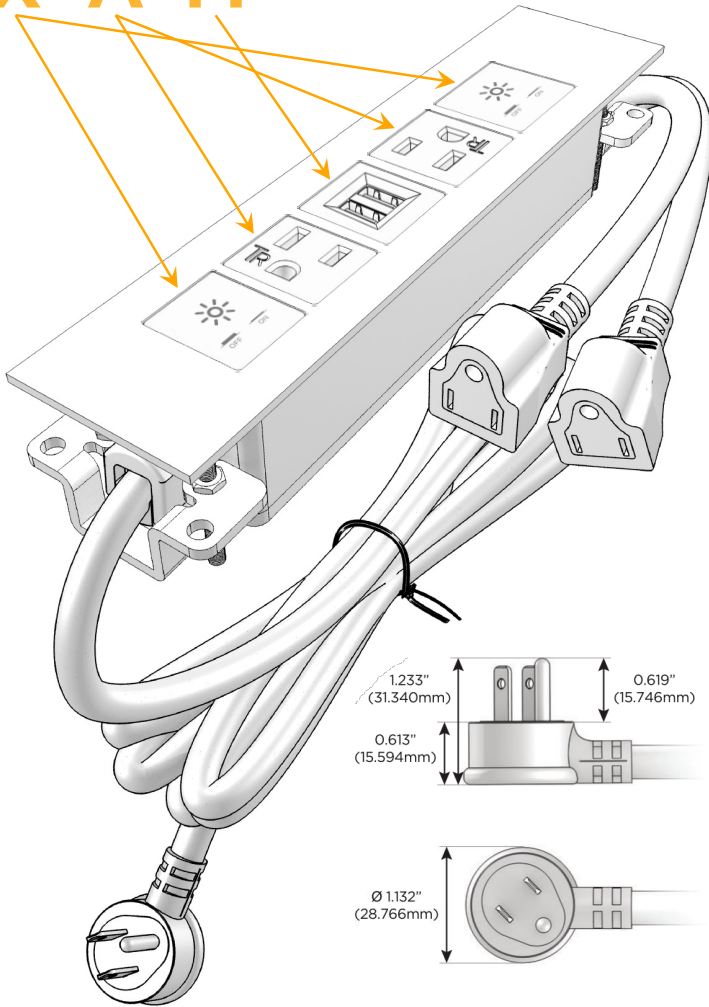

Trim Plate Finish: **BRASS ANTIQUED (ABS)**

Custom Finishes Available

M-POWER-5TW-XAMAX-BRAATP

Features:

Module/Port Options:

- A** Tamper Resistant AC Receptacle
- E** USB-A & USB-C (20W)
- M** Double USB-A (Fast Charging Ports - 18W)
- H** HDMI
- 6** CAT 6
- 12** RJ 12
- X** Switched AC
- Y** 3-Way Switch (Low Voltage)
- V** USB-C (45W High Speed Charging Port)
- S** USB-C (25W High Speed Charging Port)
- R** Switched AC (Rocker Switch)
- D** Dimmer Switch

Plug:

Supplied with Low Profile Flat 45° Angle 120 VAC Plug

Optional Standard Straight 120 VAC Plug

Optional Straight 120 VAC Pass-through Plug

- CLEAN, COMPACT DESIGN
- STREAMLINED
- LOW PROFILE
- SIDE-EXITING CORDS
- PLUG & PLAY
- 6' AC CORD & PLUG (FLAT PLUG STANDARD)
- CUSTOMIZABLE CONFIGURATIONS AND FINISHES
- UL LISTED FOR MOUNTING IN FURNITURE
- 15A

M-POWER-5T

AC POWER & DATA CONNECTIVITY SOLUTION

M-POWER-5TW-XAMAX-BRAATP

Specs:

Modules/Ports:

- X** Switched AC
- A** Tamper Resistant AC Receptacle
- M** Double USB-A (Fast Charging Ports - 18W)

X A M

Distributed by