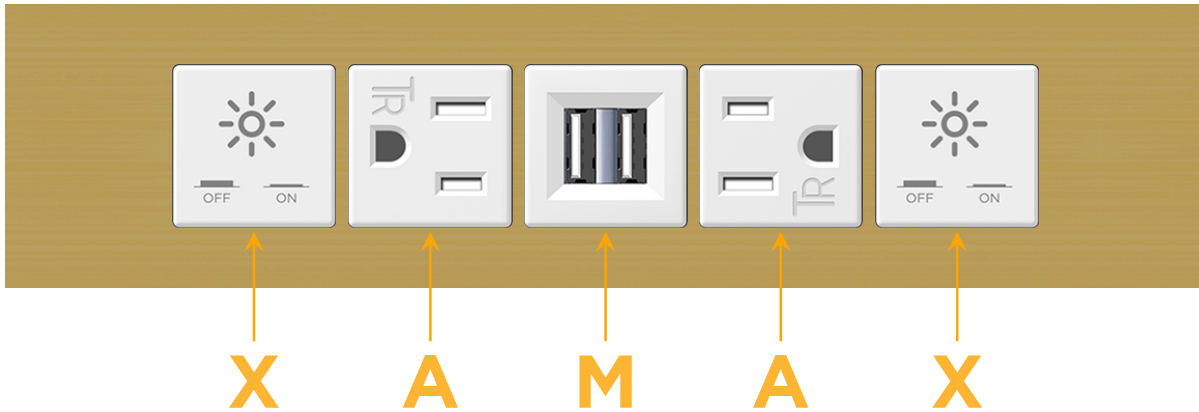

M-POWER-5T

AC POWER & DATA CONNECTIVITY SOLUTION

M-POWER-5TW-XAMAX-BR4TP

Distributed by

Mormax Company, Inc.

8 Westchester Plaza

Elmsford, NY 10523

914-699-0101

sales@mormax.com

mormax.com

Metro Light & Power's line of power & data solutions offers sophisticated design elements combined with greater ease of installation. Streamlined and low-profile, enhanced by side-exiting cords, our outlets advance the industry with their cutting edge look and feel. We believe flexibility is key, and we provide a variety of mounting options, including the ability to mount in limited spaces. Our outlets are available in many finishes and configurations, in addition to a custom color and finish capability for our clients.

Trim Plate Finish: **SOLID BRASS BRUSHED**

Custom Finishes Available

M-POWER-5TW-XAMAX-BR4TP

Features:

Module/Port Options:

- **A** Tamper Resistant AC Receptacle
- **E** USB-A & USB-C (20W)
- **M** Double USB-A (Fast Charging Ports - 18W)
- **H** HDMI
- **6** CAT 6
- **12** RJ 12
- **X** Switched AC
- **Y** 3-Way Switch (Low Voltage)
- **V** USB-C (45W High Speed Charging Port)
- **S** USB-C (25W High Speed Charging Port)
- **R** Switched AC (Rocker Switch)
- **D** Dimmer Switch

Plug:

Supplied with Low Profile Flat 45° Angle 120 VAC Plug

Optional Standard Straight 120 VAC Plug

Optional Straight 120 VAC Pass-through Plug

- CLEAN, COMPACT DESIGN
- STREAMLINED
- LOW PROFILE
- SIDE-EXITING CORDS
- PLUG & PLAY
- 6' AC CORD & PLUG (FLAT PLUG STANDARD)
- CUSTOMIZABLE CONFIGURATIONS AND FINISHES
- UL LISTED FOR MOUNTING IN FURNITURE
- 15A