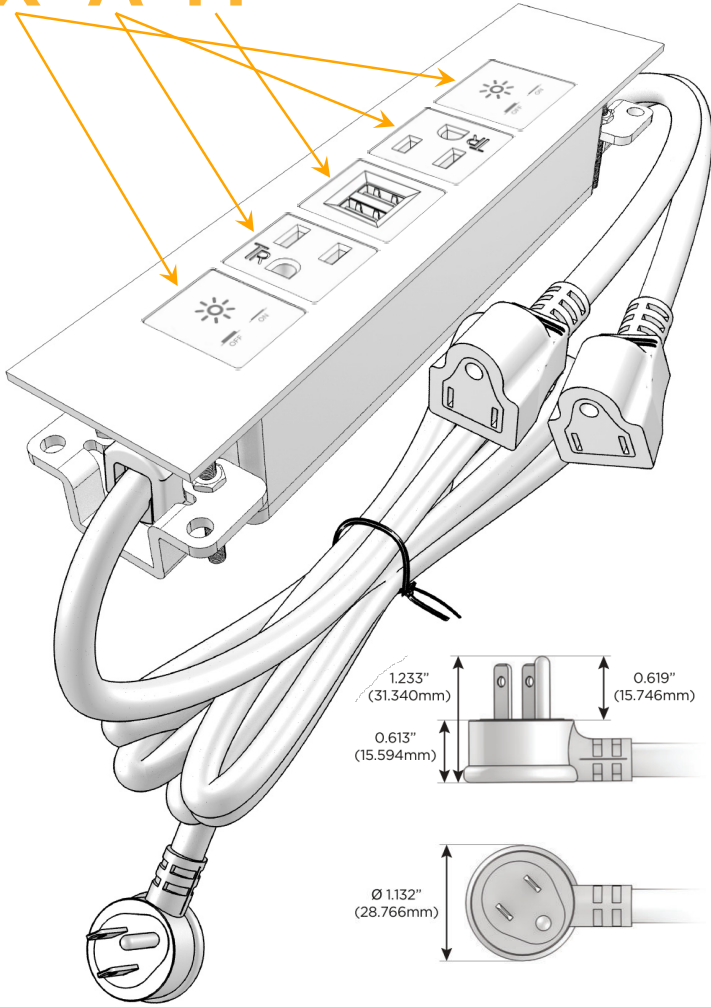

### Module/Port Options:

- A** Tamper Resistant AC Receptacle
- E** USB-A & USB-C (20W)
- M** Double USB-A (Fast Charging Ports - 18W)
- H** HDMI
- 6** CAT 6
- 12** RJ 12
- X** Switched AC
- Y** 3-Way Switch (Low Voltage)
- V** USB-C (45W High Speed Charging Port)
- S** USB-C (25W High Speed Charging Port)
- R** Switched AC (Rocker Switch)
- D** Dimmer Switch

### Plug:

Supplied with Low Profile Flat 45° Angle 120 VAC Plug

Optional Standard Straight 120 VAC Plug

Optional Straight 120 VAC Pass-through Plug

- CLEAN, COMPACT DESIGN
- STREAMLINED
- LOW PROFILE
- SIDE-EXITING CORDS
- PLUG & PLAY
- 6' AC CORD & PLUG (FLAT PLUG STANDARD)
- CUSTOMIZABLE CONFIGURATIONS AND FINISHES
- UL LISTED FOR MOUNTING IN FURNITURE
- 15A

## AC POWER & DATA CONNECTIVITY SOLUTION

M-POWER-5TW-XAMAX-BR4TP

Specs:

**Modules/Ports:**

- X** Switched AC
- A** Tamper Resistant AC Receptacle
- M** Double USB-A (Fast Charging Ports - 18W)

**X A M**

Distributed by