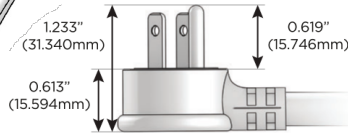

## AC POWER & DATA CONNECTIVITY SOLUTION

M-POWER-5TW-XAMAX-BR4TP

Specs:

**Modules/Ports:**

- X** Switched AC
- A** Tamper Resistant AC Receptacle
- M** Double USB-A (Fast Charging Ports - 18W)

**X A M**

Distributed by