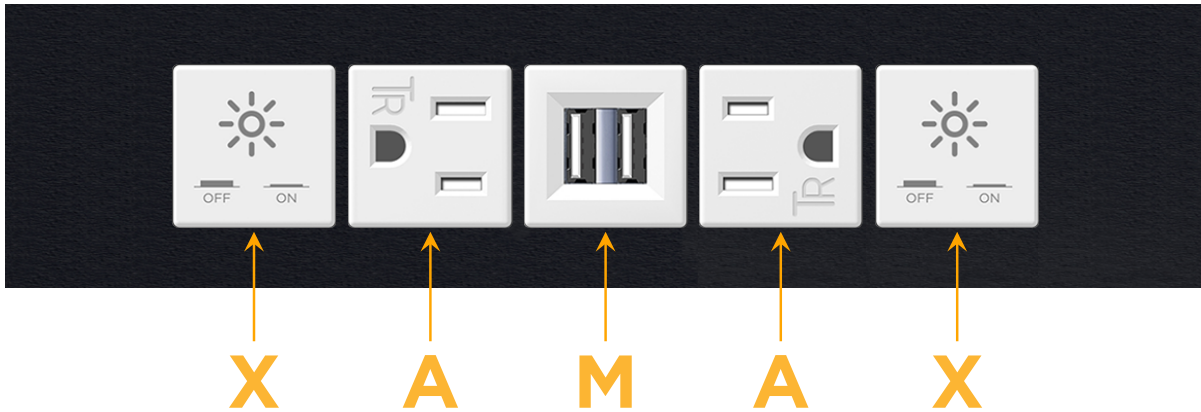

Trim Plate Finish: **BLACK (ABS)**

Custom Finishes Available

M-POWER-5TW-XAMAX-BATP

Features:

Module/Port Options:

- A** Tamper Resistant AC Receptacle
- E** USB-A & USB-C (20W)
- M** Double USB-A (Fast Charging Ports - 18W)
- H** HDMI
- 6** CAT 6
- 12** RJ 12
- X** Switched AC
- Y** 3-Way Switch (Low Voltage)
- V** USB-C (45W High Speed Charging Port)
- S** USB-C (25W High Speed Charging Port)
- R** Switched AC (Rocker Switch)
- D** Dimmer Switch

Plug:

Supplied with Low Profile Flat 45° Angle 120 VAC Plug

Optional Standard Straight 120 VAC Plug

Optional Straight 120 VAC Pass-through Plug

- CLEAN, COMPACT DESIGN
- STREAMLINED
- LOW PROFILE
- SIDE-EXITING CORDS
- PLUG & PLAY
- 6' AC CORD & PLUG (FLAT PLUG STANDARD)
- CUSTOMIZABLE CONFIGURATIONS AND FINISHES
- UL LISTED FOR MOUNTING IN FURNITURE
- 15A

M-POWER-5T

AC POWER & DATA CONNECTIVITY SOLUTION

M-POWER-5TW-XAMAX-BATP

Specs:

Modules/Ports:

- X** Switched AC
- A** Tamper Resistant AC Receptacle
- M** Double USB-A (Fast Charging Ports - 18W)

X A M

Distributed by