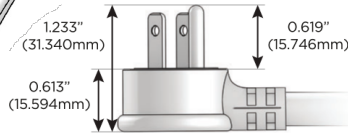

M-POWER-5T

AC POWER & DATA CONNECTIVITY SOLUTION

M-POWER-5TW-XAMAX-BATP

Specs:

Modules/Ports:

- X** Switched AC
- A** Tamper Resistant AC Receptacle
- M** Double USB-A (Fast Charging Ports - 18W)

X A M

Distributed by