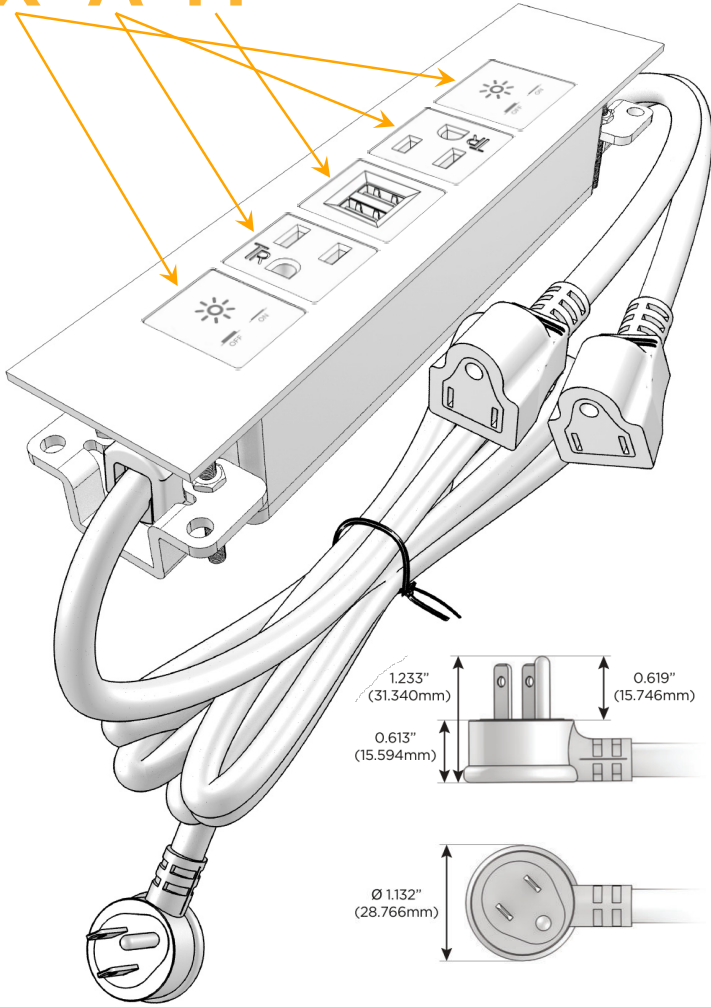

Trim Plate Finish: **BLACK (ABS)**

Custom Finishes Available

M-POWER-5TW-XAMAX-BATP

Features:

Module/Port Options:

- A** Tamper Resistant AC Receptacle
- E** USB-A & USB-C (20W)
- M** Double USB-A (Fast Charging Ports - 18W)
- H** HDMI
- 6** CAT 6
- 12** RJ 12
- X** Switched AC
- Y** 3-Way Switch (Low Voltage)
- V** USB-C (45W High Speed Charging Port)
- S** USB-C (25W High Speed Charging Port)
- R** Switched AC (Rocker Switch)
- D** Dimmer Switch

Plug:

Supplied with Low Profile Flat 45° Angle 120 VAC Plug

Optional Standard Straight 120 VAC Plug

Optional Straight 120 VAC Pass-through Plug

- CLEAN, COMPACT DESIGN
- STREAMLINED
- LOW PROFILE
- SIDE-EXITING CORDS
- PLUG & PLAY
- 6' AC CORD & PLUG (FLAT PLUG STANDARD)
- CUSTOMIZABLE CONFIGURATIONS AND FINISHES
- UL LISTED FOR MOUNTING IN FURNITURE
- 15A

M-POWER-5T

AC POWER & DATA CONNECTIVITY SOLUTION

M-POWER-5TW-XAMAX-BATP

Specs:

Modules/Ports:

- X** Switched AC
- A** Tamper Resistant AC Receptacle
- M** Double USB-A (Fast Charging Ports - 18W)

X A M

Distributed by