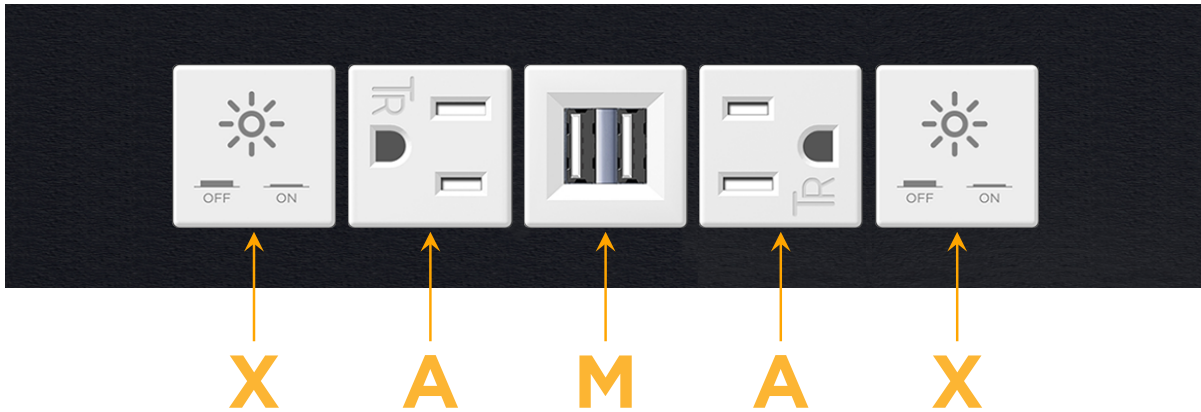

Trim Plate Finish: **SATIN BLACK (ABS)**

Custom Finishes Available

M-POWER-5TW-XAMAX-B2ATP

Features:

Module/Port Options:

- A** Tamper Resistant AC Receptacle
- E** USB-A & USB-C (20W)
- M** Double USB-A (Fast Charging Ports - 18W)
- H** HDMI
- 6** CAT 6
- 12** RJ 12
- X** Switched AC
- Y** 3-Way Switch (Low Voltage)
- V** USB-C (45W High Speed Charging Port)
- S** USB-C (25W High Speed Charging Port)
- R** Switched AC (Rocker Switch)
- D** Dimmer Switch

Plug:

Supplied with Low Profile Flat 45° Angle 120 VAC Plug

Optional Standard Straight 120 VAC Plug

Optional Straight 120 VAC Pass-through Plug

- CLEAN, COMPACT DESIGN
- STREAMLINED
- LOW PROFILE
- SIDE-EXITING CORDS
- PLUG & PLAY
- 6' AC CORD & PLUG (FLAT PLUG STANDARD)
- CUSTOMIZABLE CONFIGURATIONS AND FINISHES
- UL LISTED FOR MOUNTING IN FURNITURE
- 15A

M-POWER-5T

AC POWER & DATA CONNECTIVITY SOLUTION

M-POWER-5TW-XAMAX-B2ATP

Specs:

Modules/Ports:

- X** Switched AC
- A** Tamper Resistant AC Receptacle
- M** Double USB-A (Fast Charging Ports - 18W)

X A M

Distributed by