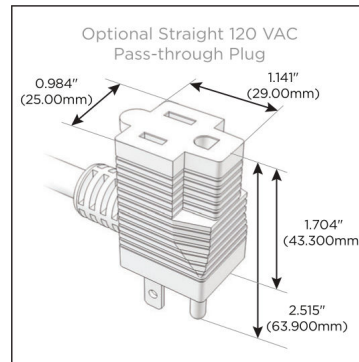

Plug:

Supplied with Low Profile Flat 45° Angle 120 VAC Plug

Optional Standard Straight 120 VAC Plug

Optional Straight 120 VAC Pass-through Plug

- CLEAN, COMPACT DESIGN
- STREAMLINED
- LOW PROFILE
- SIDE-EXITING CORDS
- PLUG & PLAY
- 6' AC CORD & PLUG (FLAT PLUG STANDARD)
- CUSTOMIZABLE CONFIGURATIONS AND FINISHES
- UL LISTED FOR MOUNTING IN FURNITURE
- 15A

M-POWER-5T

AC POWER & DATA CONNECTIVITY SOLUTION

M-POWER-5TW-XAMAX-B2ATP

Specs:

Modules/Ports:

- X** Switched AC
- A** Tamper Resistant AC Receptacle
- M** Double USB-A (Fast Charging Ports - 18W)

X A M

Distributed by