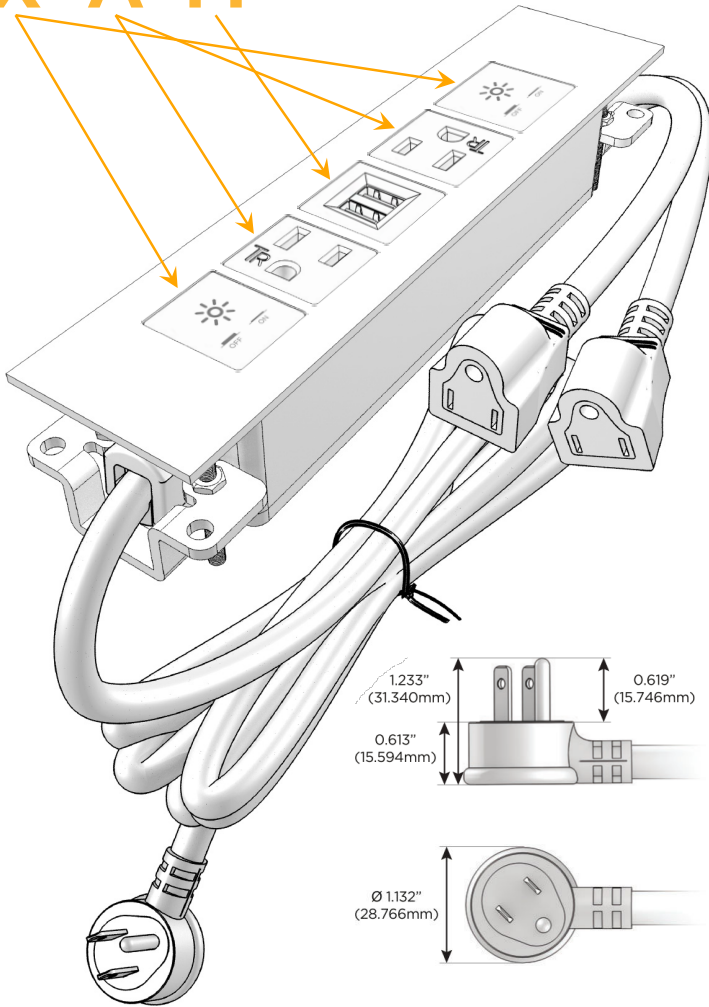

Trim Plate Finish: **SATIN BLACK (ABS)**

Custom Finishes Available

M-POWER-5TW-XAMAX-B2ATP

Features:

Module/Port Options:

- A** Tamper Resistant AC Receptacle
- E** USB-A & USB-C (20W)
- M** Double USB-A (Fast Charging Ports - 18W)
- H** HDMI
- 6** CAT 6
- 12** RJ 12
- X** Switched AC
- Y** 3-Way Switch (Low Voltage)
- V** USB-C (45W High Speed Charging Port)
- S** USB-C (25W High Speed Charging Port)
- R** Switched AC (Rocker Switch)
- D** Dimmer Switch

Plug:

Supplied with Low Profile Flat 45° Angle 120 VAC Plug

Optional Standard Straight 120 VAC Plug

Optional Straight 120 VAC Pass-through Plug

- CLEAN, COMPACT DESIGN
- STREAMLINED
- LOW PROFILE
- SIDE-EXITING CORDS
- PLUG & PLAY
- 6' AC CORD & PLUG (FLAT PLUG STANDARD)
- CUSTOMIZABLE CONFIGURATIONS AND FINISHES
- UL LISTED FOR MOUNTING IN FURNITURE
- 15A

M-POWER-5T

AC POWER & DATA CONNECTIVITY SOLUTION

M-POWER-5TW-XAMAX-B2ATP

Specs:

Modules/Ports:

- X** Switched AC
- A** Tamper Resistant AC Receptacle
- M** Double USB-A (Fast Charging Ports - 18W)

X A M

Distributed by