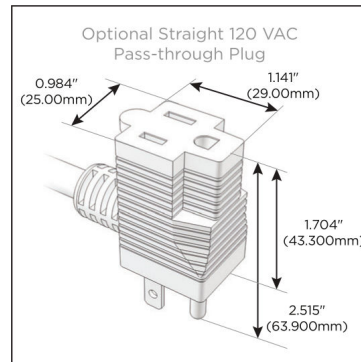

Plug:

Supplied with Low Profile Flat 45° Angle 120 VAC Plug

Optional Standard Straight 120 VAC Plug

Optional Straight 120 VAC Pass-through Plug

- CLEAN, COMPACT DESIGN
- STREAMLINED
- LOW PROFILE
- SIDE-EXITING CORDS
- PLUG & PLAY
- 6' AC CORD & PLUG (FLAT PLUG STANDARD)
- CUSTOMIZABLE CONFIGURATIONS AND FINISHES
- UL LISTED FOR MOUNTING IN FURNITURE
- 15A

M-POWER-5T

AC POWER & DATA CONNECTIVITY SOLUTION

M-POWER-5TW-XAMAX-APATP

Specs:

Modules/Ports:

- X** Switched AC
- A** Tamper Resistant AC Receptacle
- M** Double USB-A (Fast Charging Ports - 18W)

X A M

Distributed by