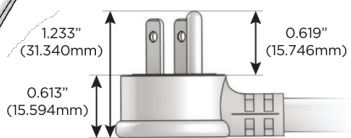

M-POWER-5T

AC POWER & DATA CONNECTIVITY SOLUTION

M-POWER-5TW-XAMAX-APATP

Specs:

Modules/Ports:

- X** Switched AC
- A** Tamper Resistant AC Receptacle
- M** Double USB-A (Fast Charging Ports - 18W)

X A M

Distributed by