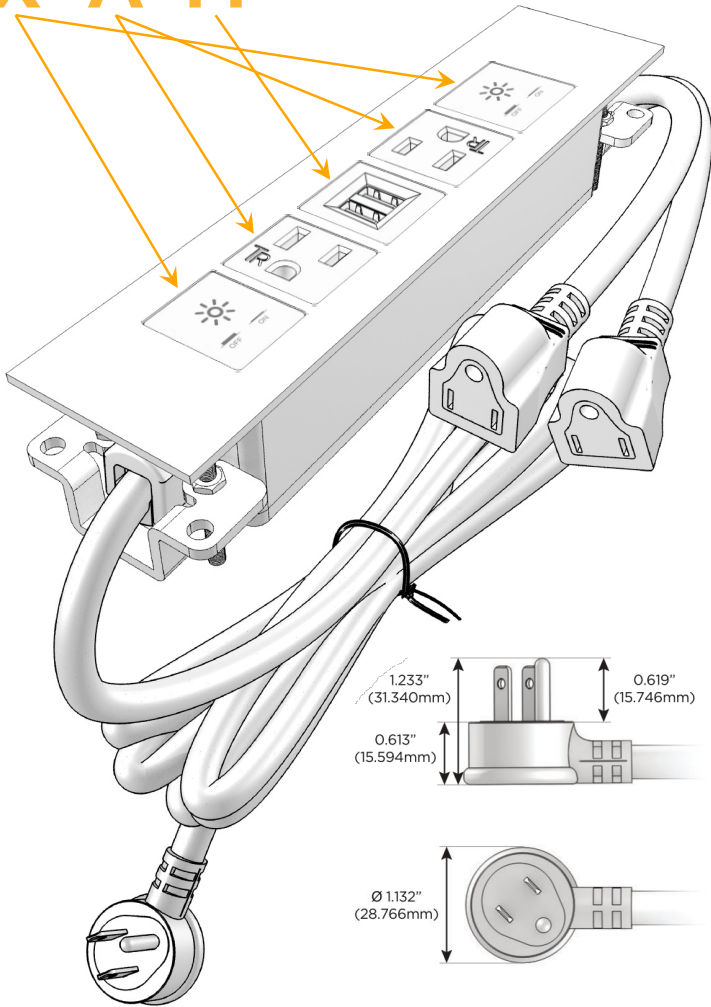

Trim Plate Finish: **SPECIAL ANTIQUE BRONZE (ABS)**

Custom Finishes Available

M-POWER-5TW-XAMAX-APATP

Features:

Module/Port Options:

- A** Tamper Resistant AC Receptacle
- E** USB-A & USB-C (20W)
- M** Double USB-A (Fast Charging Ports - 18W)
- H** HDMI
- 6** CAT 6
- 12** RJ 12
- X** Switched AC
- Y** 3-Way Switch (Low Voltage)
- V** USB-C (45W High Speed Charging Port)
- S** USB-C (25W High Speed Charging Port)
- R** Switched AC (Rocker Switch)
- D** Dimmer Switch

Plug:

Supplied with Low Profile Flat 45° Angle 120 VAC Plug

Optional Standard Straight 120 VAC Plug

Optional Straight 120 VAC Pass-through Plug

- CLEAN, COMPACT DESIGN
- STREAMLINED
- LOW PROFILE
- SIDE-EXITING CORDS
- PLUG & PLAY
- 6' AC CORD & PLUG (FLAT PLUG STANDARD)
- CUSTOMIZABLE CONFIGURATIONS AND FINISHES
- UL LISTED FOR MOUNTING IN FURNITURE
- 15A

M-POWER-5T

AC POWER & DATA CONNECTIVITY SOLUTION

M-POWER-5TW-XAMAX-APATP

Specs:

Modules/Ports:

- X** Switched AC
- A** Tamper Resistant AC Receptacle
- M** Double USB-A (Fast Charging Ports - 18W)

X A M

Distributed by