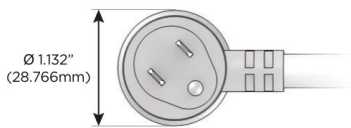

Plug:

Supplied with Low Profile Flat 45° Angle 120 VAC Plug

Optional Standard Straight 120 VAC Plug

Optional Straight 120 VAC Pass-through Plug

- CLEAN, COMPACT DESIGN
- STREAMLINED
- LOW PROFILE
- SIDE-EXITING CORDS
- PLUG & PLAY
- 6' AC CORD & PLUG (FLAT PLUG STANDARD)
- CUSTOMIZABLE CONFIGURATIONS AND FINISHES
- UL LISTED FOR MOUNTING IN FURNITURE
- 15A

M-POWER-5T

AC POWER & DATA CONNECTIVITY SOLUTION

M-POWER-5TW-XAMAX-APATP

Specs:

Modules/Ports:

- X** Switched AC
- A** Tamper Resistant AC Receptacle
- M** Double USB-A (Fast Charging Ports - 18W)

X A M

Distributed by