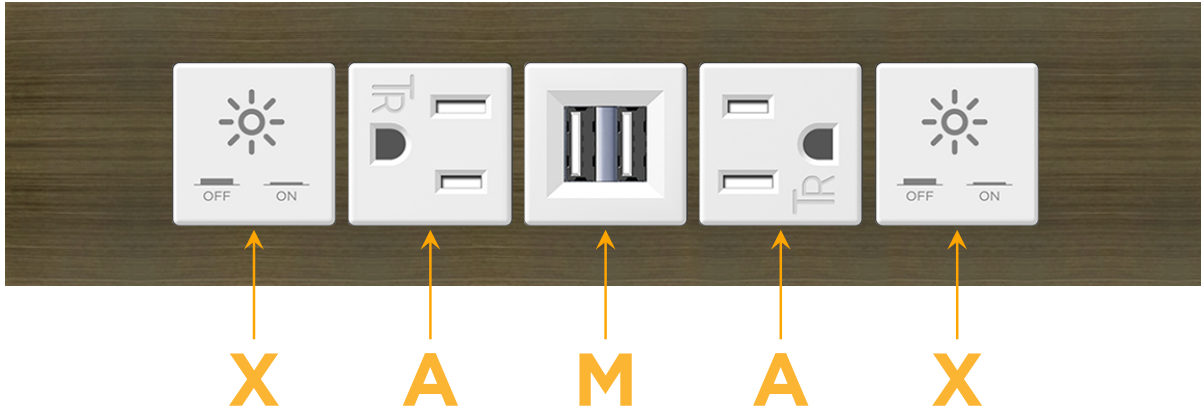

Trim Plate Finish: **SPECIAL ANTIQUE BRONZE (ABS)**

Custom Finishes Available

M-POWER-5TW-XAMAX-APATP

Features:

Module/Port Options:

- A** Tamper Resistant AC Receptacle
- E** USB-A & USB-C (20W)
- M** Double USB-A (Fast Charging Ports - 18W)
- H** HDMI
- 6** CAT 6
- 12** RJ 12
- X** Switched AC
- Y** 3-Way Switch (Low Voltage)
- V** USB-C (45W High Speed Charging Port)
- S** USB-C (25W High Speed Charging Port)
- R** Switched AC (Rocker Switch)
- D** Dimmer Switch

Plug:

Supplied with Low Profile Flat 45° Angle 120 VAC Plug

Optional Standard Straight 120 VAC Plug

Optional Straight 120 VAC Pass-through Plug

- CLEAN, COMPACT DESIGN
- STREAMLINED
- LOW PROFILE
- SIDE-EXITING CORDS
- PLUG & PLAY
- 6' AC CORD & PLUG (FLAT PLUG STANDARD)
- CUSTOMIZABLE CONFIGURATIONS AND FINISHES
- UL LISTED FOR MOUNTING IN FURNITURE
- 15A

M-POWER-5T

AC POWER & DATA CONNECTIVITY SOLUTION

M-POWER-5TW-XAMAX-APATP

Specs:

Modules/Ports:

- X** Switched AC
- A** Tamper Resistant AC Receptacle
- M** Double USB-A (Fast Charging Ports - 18W)

X A M

Distributed by