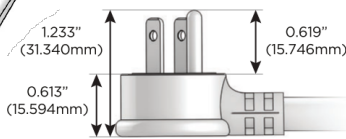

M-POWER-5T

AC POWER & DATA CONNECTIVITY SOLUTION

M-POWER-5TW-XAED-SS4TP

Specs:

Modules/Ports:

- **X** Switched AC
- **A** Tamper Resistant AC Receptacle
- **E** USB-A & USB-C (20W)
- **D** Dimmer Switch

X A E D