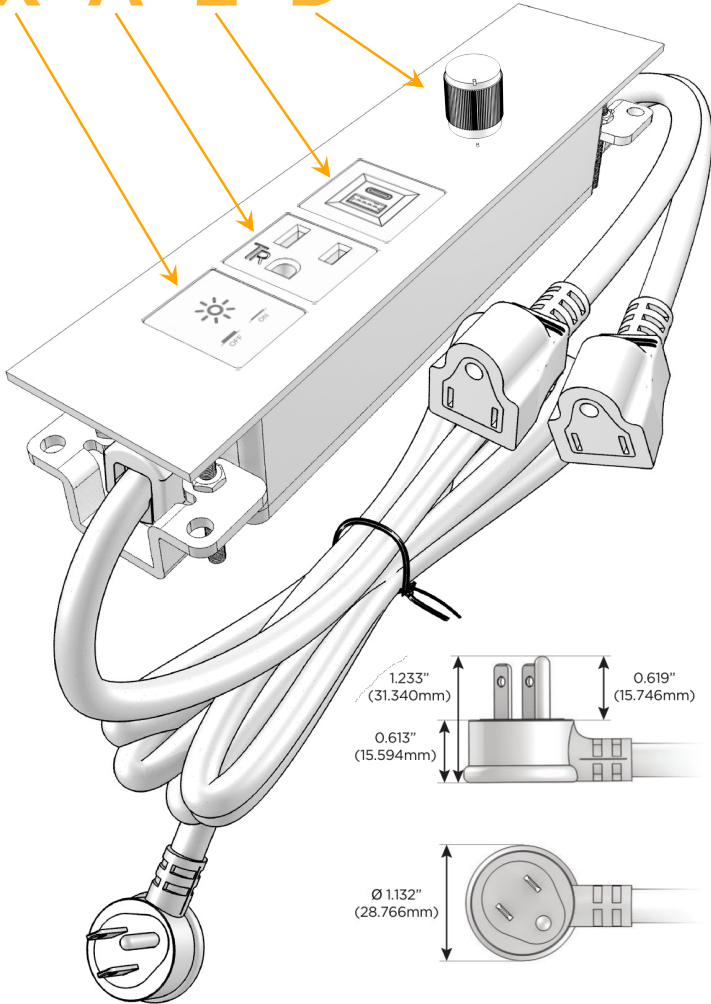

M-POWER-5T

AC POWER & DATA CONNECTIVITY SOLUTION

M-POWER-5TW-XAED-SS4TP

Specs:

Modules/Ports:

- **X** Switched AC
- **A** Tamper Resistant AC Receptacle
- **E** USB-A & USB-C (20W)
- **D** Dimmer Switch

X A E D