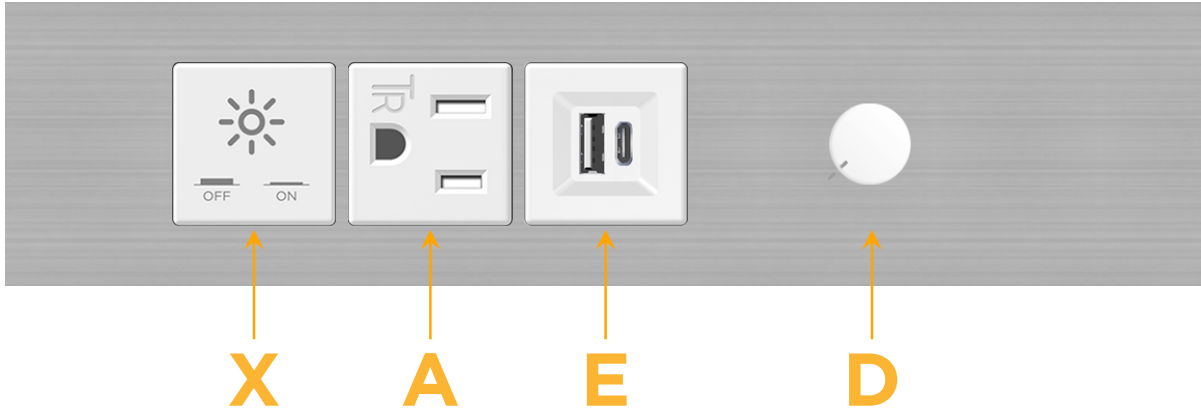

M-POWER-5T

AC POWER & DATA CONNECTIVITY SOLUTION

M-POWER-5TW-XAED-SS4TP

Distributed by

Mormax Company, Inc.

8 Westchester Plaza

Elmsford, NY 10523

914-699-0101

sales@mormax.com

mormax.com

Metro Light & Power's line of power & data solutions offers sophisticated design elements combined with greater ease of installation. Streamlined and low-profile, enhanced by side-exiting cords, our outlets advance the industry with their cutting edge look and feel. We believe flexibility is key, and we provide a variety of mounting options, including the ability to mount in limited spaces. Our outlets are available in many finishes and configurations, in addition to a custom color and finish capability for our clients.

Trim Plate Finish: **STAINLESS STEEL BRUSHED**

Custom Finishes Available

M-POWER-5TW-XAED-SS4TP

Features:

Module/Port Options:

- **A** Tamper Resistant AC Receptacle
- **E** USB-A & USB-C (20W)
- **M** Double USB-A (Fast Charging Ports - 18W)
- **H** HDMI
- **6** CAT 6
- **12** RJ 12
- **X** Switched AC
- **Y** 3-Way Switch (Low Voltage)
- **V** USB-C (45W High Speed Charging Port)
- **S** USB-C (25W High Speed Charging Port)
- **R** Switched AC (Rocker Switch)
- **D** Dimmer Switch

Plug:

Supplied with Low Profile Flat 45° Angle 120 VAC Plug

Optional Standard Straight 120 VAC Plug

Optional Straight 120 VAC Pass-through Plug

- CLEAN, COMPACT DESIGN
- STREAMLINED
- LOW PROFILE
- SIDE-EXITING CORDS
- PLUG & PLAY
- 6' AC CORD & PLUG (FLAT PLUG STANDARD)
- CUSTOMIZABLE CONFIGURATIONS AND FINISHES
- ETL LISTED FOR MOUNTING IN FURNITURE
- 15A