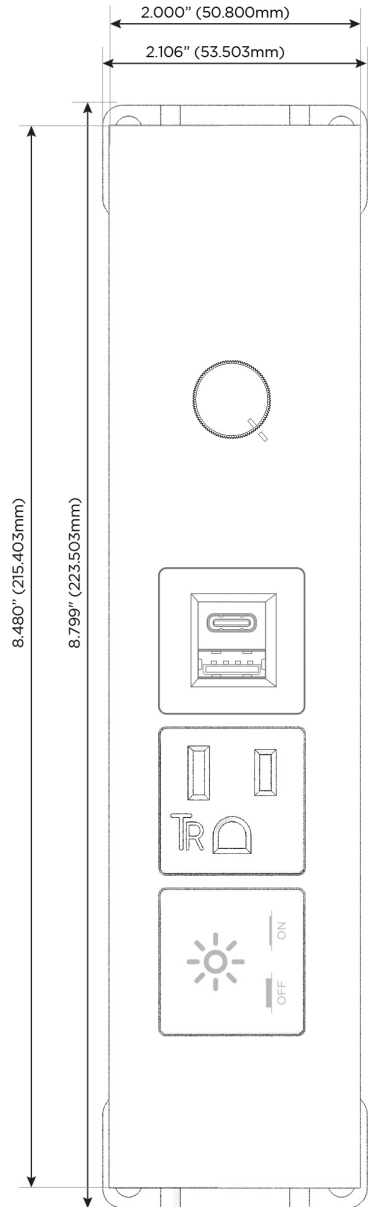

M-POWER-5T

AC POWER & DATA CONNECTIVITY SOLUTION

M-POWER-5TW-XAED-SS4TP

Specs:

Modules/Ports:

- **X** Switched AC
- **A** Tamper Resistant AC Receptacle
- **E** USB-A & USB-C (20W)
- **D** Dimmer Switch

X A E D

TOP

Distributed by

Mormax Company, Inc.

8 Westchester Plaza

Elmsford, NY 10523

914-699-0101

sales@mormax.com

mormax.com