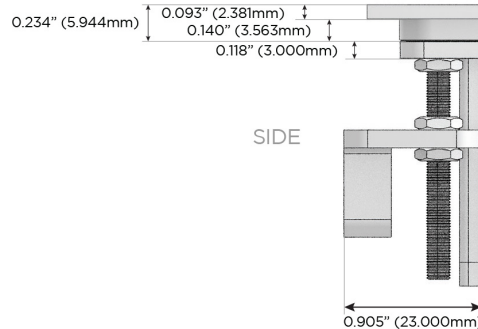

M-POWER-5T

AC POWER & DATA CONNECTIVITY SOLUTION

M-POWER-5TW-XAED-SS4TP

Specs:

Modules/Ports:

- **X** Switched AC
- **A** Tamper Resistant AC Receptacle
- **E** USB-A & USB-C (20W)
- **D** Dimmer Switch

X A E D

TOP

Distributed by

Mormax Company, Inc.

8 Westchester Plaza

Elmsford, NY 10523

914-699-0101

sales@mormax.com

mormax.com