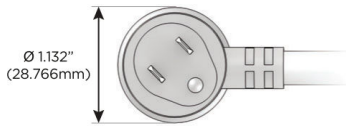

M-POWER-5T

AC POWER & DATA CONNECTIVITY SOLUTION

M-POWER-5TW-XAED-SS4TP

Specs:

Modules/Ports:

- **X** Switched AC
- **A** Tamper Resistant AC Receptacle
- **E** USB-A & USB-C (20W)
- **D** Dimmer Switch

X A E D