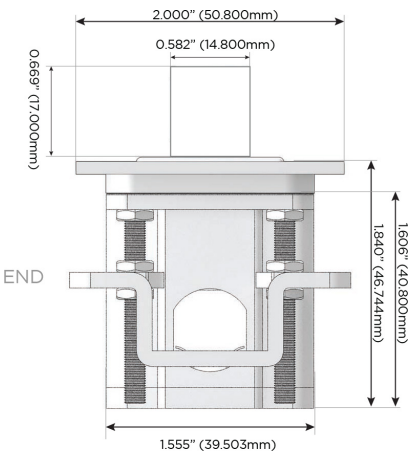

M-POWER-5T

AC POWER & DATA CONNECTIVITY SOLUTION

M-POWER-5TW-XAED-SS4TP

Specs:

Modules/Ports:

- **X** Switched AC
- **A** Tamper Resistant AC Receptacle
- **E** USB-A & USB-C (20W)
- **D** Dimmer Switch

X A E D

TOP

Distributed by

Mormax Company, Inc.

8 Westchester Plaza

Elmsford, NY 10523

914-699-0101

sales@mormax.com

mormax.com