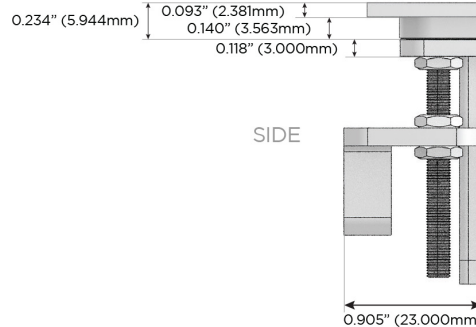

Plug:

Supplied with Low Profile Flat 45° Angle 120 VAC Plug

Optional Standard Straight 120 VAC Plug

Optional Straight 120 VAC Pass-through Plug

- CLEAN, COMPACT DESIGN
- STREAMLINED
- LOW PROFILE
- SIDE-EXITING CORDS
- PLUG & PLAY
- 6' AC CORD & PLUG (FLAT PLUG STANDARD)
- CUSTOMIZABLE CONFIGURATIONS AND FINISHES
- ETL LISTED FOR MOUNTING IN FURNITURE
- 15A

M-POWER-5T

AC POWER & DATA CONNECTIVITY SOLUTION

M-POWER-5TW-XAED-CUSTP

Specs:

Modules/Ports:

- X** Switched AC
- A** Tamper Resistant AC Receptacle
- E** USB-A & USB-C (20W)
- D** Dimmer Switch

X A E D

TOP