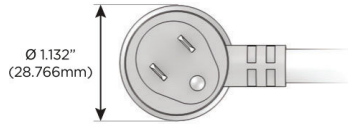

Plug:

Supplied with Low Profile Flat 45° Angle 120 VAC Plug

Optional Standard Straight 120 VAC Plug

Optional Straight 120 VAC Pass-through Plug

- CLEAN, COMPACT DESIGN
- STREAMLINED
- LOW PROFILE
- SIDE-EXITING CORDS
- PLUG & PLAY
- 6' AC CORD & PLUG (FLAT PLUG STANDARD)
- CUSTOMIZABLE CONFIGURATIONS AND FINISHES
- ETL LISTED FOR MOUNTING IN FURNITURE
- 15A

M-POWER-5T

AC POWER & DATA CONNECTIVITY SOLUTION

M-POWER-5TW-XAED-CUSTP

Specs:

Modules/Ports:

- X** Switched AC
- A** Tamper Resistant AC Receptacle
- E** USB-A & USB-C (20W)
- D** Dimmer Switch

X A E D

TOP