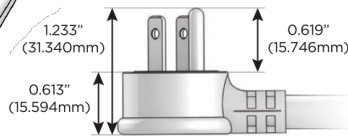

M-POWER-5T

AC POWER & DATA CONNECTIVITY SOLUTION

M-POWER-5TW-XAED-CUSTP

Specs:

Modules/Ports:

- **X** Switched AC
- **A** Tamper Resistant AC Receptacle
- **E** USB-A & USB-C (20W)
- **D** Dimmer Switch

X A E D