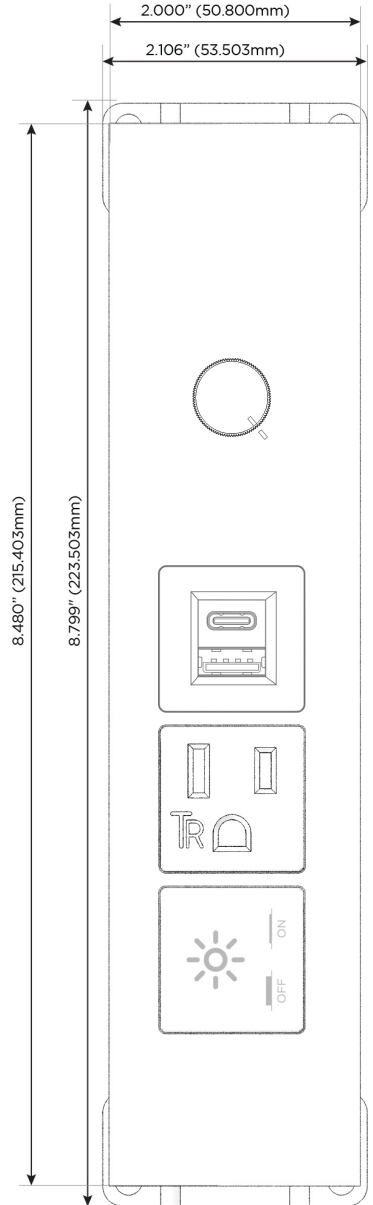

Trim Plate Finish: **COPPER (ZINC/STEEL)**

Custom Finishes Available

M-POWER-5TW-XAED-CUSTP

Features:

Module/Port Options:

- A** Tamper Resistant AC Receptacle
- E** USB-A & USB-C (20W)
- M** Double USB-A (Fast Charging Ports - 18W)
- H** HDMI
- 6** CAT 6
- 12** RJ 12
- X** Switched AC
- Y** 3-Way Switch (Low Voltage)
- V** USB-C (45W High Speed Charging Port)
- S** USB-C (25W High Speed Charging Port)
- R** Switched AC (Rocker Switch)
- D** Dimmer Switch

Plug:

Supplied with Low Profile Flat 45° Angle 120 VAC Plug

Optional Standard Straight 120 VAC Plug

Optional Straight 120 VAC Pass-through Plug

- CLEAN, COMPACT DESIGN
- STREAMLINED
- LOW PROFILE
- SIDE-EXITING CORDS
- PLUG & PLAY
- 6' AC CORD & PLUG (FLAT PLUG STANDARD)
- CUSTOMIZABLE CONFIGURATIONS AND FINISHES
- ETL LISTED FOR MOUNTING IN FURNITURE
- 15A

M-POWER-5T

AC POWER & DATA CONNECTIVITY SOLUTION

M-POWER-5TW-XAED-CUSTP

Specs:

Modules/Ports:

- X** Switched AC
- A** Tamper Resistant AC Receptacle
- E** USB-A & USB-C (20W)
- D** Dimmer Switch

X A E D

TOP