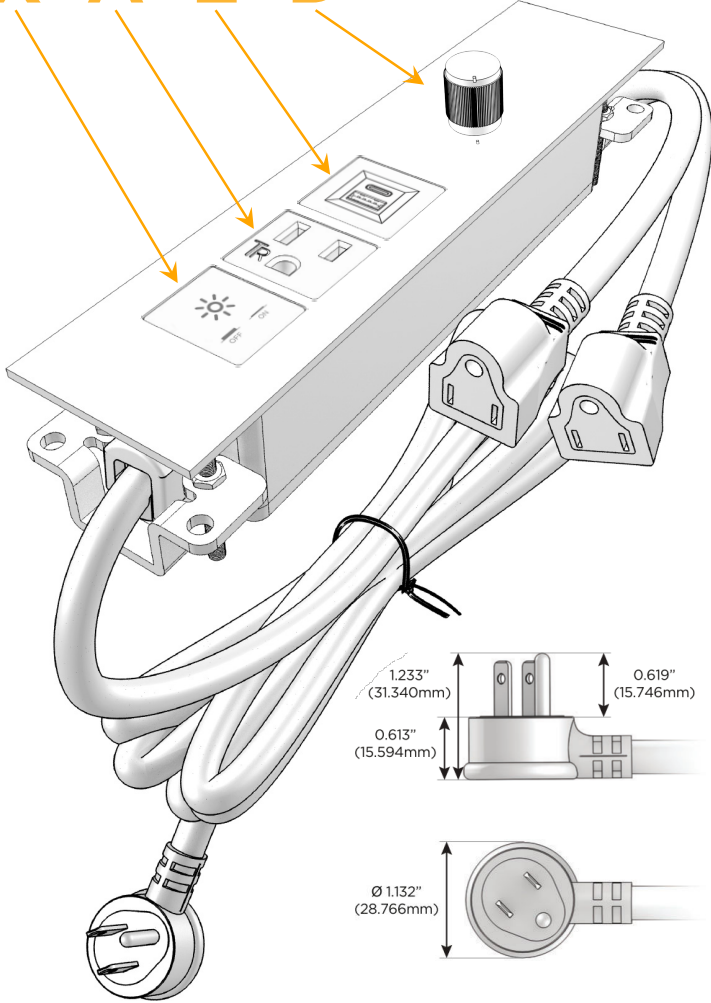

Trim Plate Finish: **COPPER (ZINC/STEEL)**

Custom Finishes Available

M-POWER-5TW-XAED-CUSTP

Features:

Module/Port Options:

- A** Tamper Resistant AC Receptacle
- E** USB-A & USB-C (20W)
- M** Double USB-A (Fast Charging Ports - 18W)
- H** HDMI
- 6** CAT 6
- 12** RJ 12
- X** Switched AC
- Y** 3-Way Switch (Low Voltage)
- V** USB-C (45W High Speed Charging Port)
- S** USB-C (25W High Speed Charging Port)
- R** Switched AC (Rocker Switch)
- D** Dimmer Switch

Plug:

Supplied with Low Profile Flat 45° Angle 120 VAC Plug

Optional Standard Straight 120 VAC Plug

Optional Straight 120 VAC Pass-through Plug

- CLEAN, COMPACT DESIGN
- STREAMLINED
- LOW PROFILE
- SIDE-EXITING CORDS
- PLUG & PLAY
- 6' AC CORD & PLUG (FLAT PLUG STANDARD)
- CUSTOMIZABLE CONFIGURATIONS AND FINISHES
- ETL LISTED FOR MOUNTING IN FURNITURE
- 15A

M-POWER-5T

AC POWER & DATA CONNECTIVITY SOLUTION

M-POWER-5TW-XAED-CUSTP

Specs:

Modules/Ports:

- X** Switched AC
- A** Tamper Resistant AC Receptacle
- E** USB-A & USB-C (20W)
- D** Dimmer Switch

X A E D

TOP