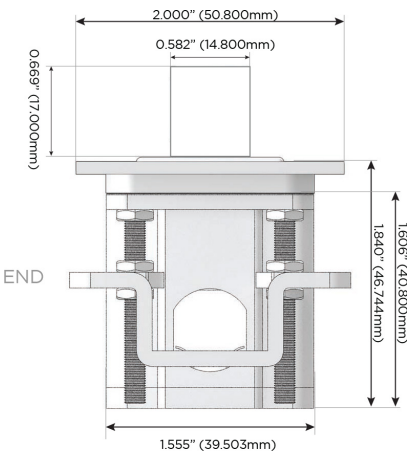

Trim Plate Finish: **COPPER (ZINC/STEEL)**

Custom Finishes Available

M-POWER-5TW-XAED-CUSTP

Features:

Module/Port Options:

- A** Tamper Resistant AC Receptacle
- E** USB-A & USB-C (20W)
- M** Double USB-A (Fast Charging Ports - 18W)
- H** HDMI
- 6** CAT 6
- 12** RJ 12
- X** Switched AC
- Y** 3-Way Switch (Low Voltage)
- V** USB-C (45W High Speed Charging Port)
- S** USB-C (25W High Speed Charging Port)
- R** Switched AC (Rocker Switch)
- D** Dimmer Switch

Plug:

Supplied with Low Profile Flat 45° Angle 120 VAC Plug

Optional Standard Straight 120 VAC Plug

Optional Straight 120 VAC Pass-through Plug

- CLEAN, COMPACT DESIGN
- STREAMLINED
- LOW PROFILE
- SIDE-EXITING CORDS
- PLUG & PLAY
- 6' AC CORD & PLUG (FLAT PLUG STANDARD)
- CUSTOMIZABLE CONFIGURATIONS AND FINISHES
- ETL LISTED FOR MOUNTING IN FURNITURE
- 15A

M-POWER-5T

AC POWER & DATA CONNECTIVITY SOLUTION

M-POWER-5TW-XAED-CUSTP

Specs:

Modules/Ports:

- X** Switched AC
- A** Tamper Resistant AC Receptacle
- E** USB-A & USB-C (20W)
- D** Dimmer Switch

X A E D

TOP