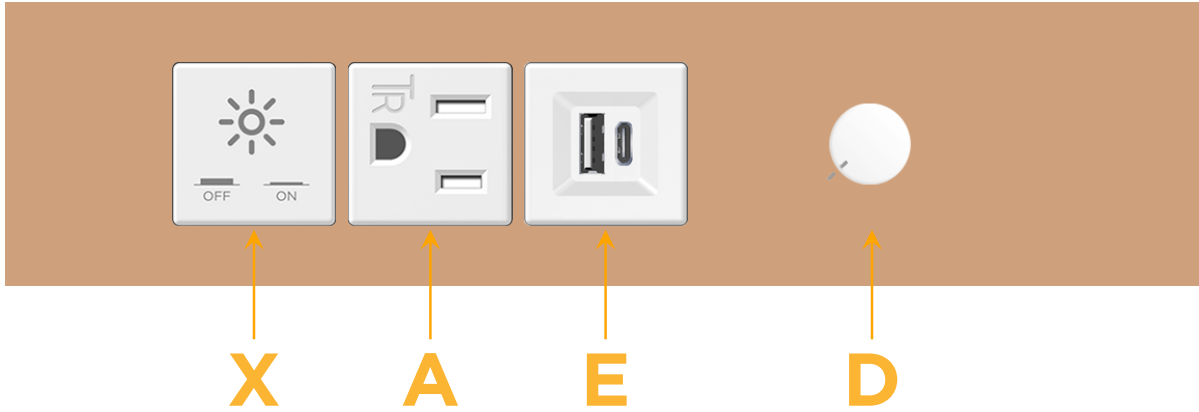

Trim Plate Finish: **COPPER (ZINC/STEEL)**

Custom Finishes Available

M-POWER-5TW-XAED-CUSTP

Features:

Module/Port Options:

- A** Tamper Resistant AC Receptacle
- E** USB-A & USB-C (20W)
- M** Double USB-A (Fast Charging Ports - 18W)
- H** HDMI
- 6** CAT 6
- 12** RJ 12
- X** Switched AC
- Y** 3-Way Switch (Low Voltage)
- V** USB-C (45W High Speed Charging Port)
- S** USB-C (25W High Speed Charging Port)
- R** Switched AC (Rocker Switch)
- D** Dimmer Switch

Plug:

Supplied with Low Profile Flat 45° Angle 120 VAC Plug

Optional Standard Straight 120 VAC Plug

Optional Straight 120 VAC Pass-through Plug

- CLEAN, COMPACT DESIGN
- STREAMLINED
- LOW PROFILE
- SIDE-EXITING CORDS
- PLUG & PLAY
- 6' AC CORD & PLUG (FLAT PLUG STANDARD)
- CUSTOMIZABLE CONFIGURATIONS AND FINISHES
- ETL LISTED FOR MOUNTING IN FURNITURE
- 15A

M-POWER-5T

AC POWER & DATA CONNECTIVITY SOLUTION

M-POWER-5TW-XAED-CUSTP

Specs:

Modules/Ports:

- X** Switched AC
- A** Tamper Resistant AC Receptacle
- E** USB-A & USB-C (20W)
- D** Dimmer Switch

X A E D

TOP