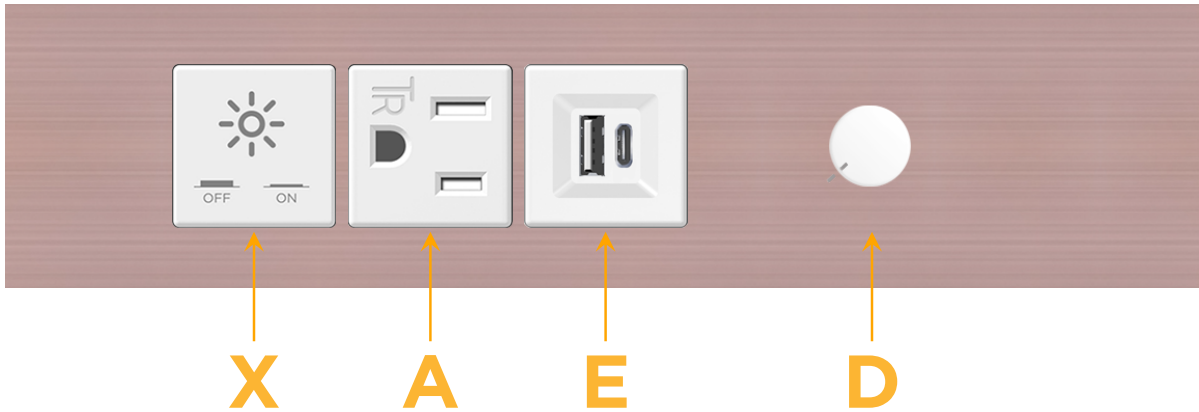

Trim Plate Finish: **CHAMPAGNE (ZINC/STEEL)**

Custom Finishes Available

M-POWER-5TW-XAED-CHSTP

Features:

Module/Port Options:

- A** Tamper Resistant AC Receptacle
- E** USB-A & USB-C (20W)
- M** Double USB-A (Fast Charging Ports - 18W)
- H** HDMI
- 6** CAT 6
- 12** RJ 12
- X** Switched AC
- Y** 3-Way Switch (Low Voltage)
- V** USB-C (45W High Speed Charging Port)
- S** USB-C (25W High Speed Charging Port)
- R** Switched AC (Rocker Switch)
- D** Dimmer Switch

Plug:

Supplied with Low Profile Flat 45° Angle 120 VAC Plug

Optional Standard Straight 120 VAC Plug

Optional Straight 120 VAC Pass-through Plug

- CLEAN, COMPACT DESIGN
- STREAMLINED
- LOW PROFILE
- SIDE-EXITING CORDS
- PLUG & PLAY
- 6' AC CORD & PLUG (FLAT PLUG STANDARD)
- CUSTOMIZABLE CONFIGURATIONS AND FINISHES
- ETL LISTED FOR MOUNTING IN FURNITURE
- 15A

M-POWER-5T

AC POWER & DATA CONNECTIVITY SOLUTION

M-POWER-5TW-XAED-CHSTP

Specs:

Modules/Ports:

- X** Switched AC
- A** Tamper Resistant AC Receptacle
- E** USB-A & USB-C (20W)
- D** Dimmer Switch

X A E D

TOP