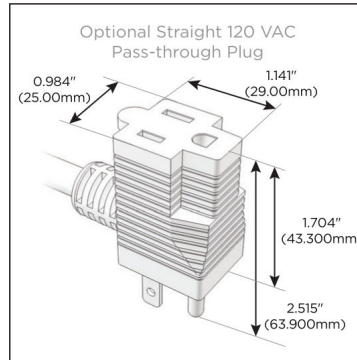

Trim Plate Finish: **CHAMPAGNE (ZINC/STEEL)**

Custom Finishes Available

M-POWER-5TW-XAED-CHSTP

Features:

Module/Port Options:

- A** Tamper Resistant AC Receptacle
- E** USB-A & USB-C (20W)
- M** Double USB-A (Fast Charging Ports - 18W)
- H** HDMI
- 6** CAT 6
- 12** RJ 12
- X** Switched AC
- Y** 3-Way Switch (Low Voltage)
- V** USB-C (45W High Speed Charging Port)
- S** USB-C (25W High Speed Charging Port)
- R** Switched AC (Rocker Switch)
- D** Dimmer Switch

Plug:

Supplied with Low Profile Flat 45° Angle 120 VAC Plug

Optional Standard Straight 120 VAC Plug

Optional Straight 120 VAC Pass-through Plug

- CLEAN, COMPACT DESIGN
- STREAMLINED
- LOW PROFILE
- SIDE-EXITING CORDS
- PLUG & PLAY
- 6' AC CORD & PLUG (FLAT PLUG STANDARD)
- CUSTOMIZABLE CONFIGURATIONS AND FINISHES
- ETL LISTED FOR MOUNTING IN FURNITURE
- 15A

M-POWER-5T

AC POWER & DATA CONNECTIVITY SOLUTION

M-POWER-5TW-XAED-CHSTP

Specs:

Modules/Ports:

- X** Switched AC
- A** Tamper Resistant AC Receptacle
- E** USB-A & USB-C (20W)
- D** Dimmer Switch

X A E D

TOP