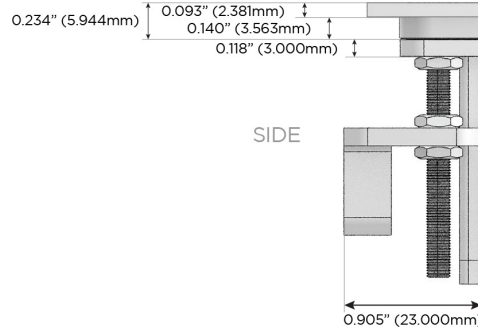

M-POWER-5T

AC POWER & DATA CONNECTIVITY SOLUTION

M-POWER-5TW-XAED-CHSTP

Specs:

Modules/Ports:

- X** Switched AC
- A** Tamper Resistant AC Receptacle
- E** USB-A & USB-C (20W)
- D** Dimmer Switch

X A E D

TOP