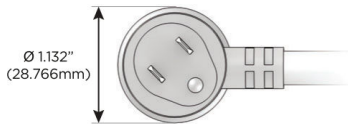

Trim Plate Finish: **CHAMPAGNE (ZINC/STEEL)**

Custom Finishes Available

M-POWER-5TW-XAED-CHSTP

Features:

Module/Port Options:

- A** Tamper Resistant AC Receptacle
- E** USB-A & USB-C (20W)
- M** Double USB-A (Fast Charging Ports - 18W)
- H** HDMI
- 6** CAT 6
- 12** RJ 12
- X** Switched AC
- Y** 3-Way Switch (Low Voltage)
- V** USB-C (45W High Speed Charging Port)
- S** USB-C (25W High Speed Charging Port)
- R** Switched AC (Rocker Switch)
- D** Dimmer Switch

Plug:

Supplied with Low Profile Flat 45° Angle 120 VAC Plug

Optional Standard Straight 120 VAC Plug

Optional Straight 120 VAC Pass-through Plug

- CLEAN, COMPACT DESIGN
- STREAMLINED
- LOW PROFILE
- SIDE-EXITING CORDS
- PLUG & PLAY
- 6' AC CORD & PLUG (FLAT PLUG STANDARD)
- CUSTOMIZABLE CONFIGURATIONS AND FINISHES
- ETL LISTED FOR MOUNTING IN FURNITURE
- 15A

M-POWER-5T

AC POWER & DATA CONNECTIVITY SOLUTION

M-POWER-5TW-XAED-CHSTP

Specs:

Modules/Ports:

- X** Switched AC
- A** Tamper Resistant AC Receptacle
- E** USB-A & USB-C (20W)
- D** Dimmer Switch

X A E D

TOP