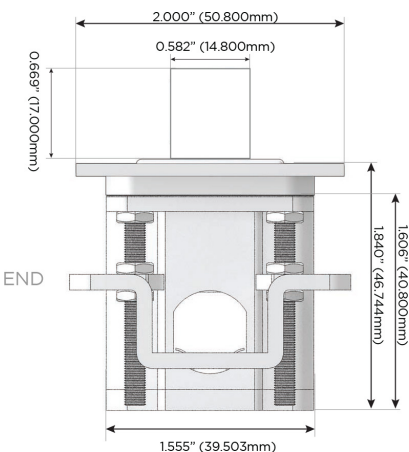

Trim Plate Finish: **CHAMPAGNE (ZINC/STEEL)**

Custom Finishes Available

M-POWER-5TW-XAED-CHSTP

Features:

Module/Port Options:

- A** Tamper Resistant AC Receptacle
- E** USB-A & USB-C (20W)
- M** Double USB-A (Fast Charging Ports - 18W)
- H** HDMI
- 6** CAT 6
- 12** RJ 12
- X** Switched AC
- Y** 3-Way Switch (Low Voltage)
- V** USB-C (45W High Speed Charging Port)
- S** USB-C (25W High Speed Charging Port)
- R** Switched AC (Rocker Switch)
- D** Dimmer Switch

Plug:

Supplied with Low Profile Flat 45° Angle 120 VAC Plug

Optional Standard Straight 120 VAC Plug

Optional Straight 120 VAC Pass-through Plug

- CLEAN, COMPACT DESIGN
- STREAMLINED
- LOW PROFILE
- SIDE-EXITING CORDS
- PLUG & PLAY
- 6' AC CORD & PLUG (FLAT PLUG STANDARD)
- CUSTOMIZABLE CONFIGURATIONS AND FINISHES
- ETL LISTED FOR MOUNTING IN FURNITURE
- 15A

M-POWER-5T

AC POWER & DATA CONNECTIVITY SOLUTION

M-POWER-5TW-XAED-CHSTP

Specs:

Modules/Ports:

- X** Switched AC
- A** Tamper Resistant AC Receptacle
- E** USB-A & USB-C (20W)
- D** Dimmer Switch

X A E D

TOP