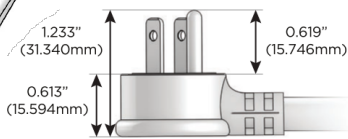

M-POWER-5T

AC POWER & DATA CONNECTIVITY SOLUTION

M-POWER-5TW-XAED-CHSTP

Specs:

Modules/Ports:

- X** Switched AC
- A** Tamper Resistant AC Receptacle
- E** USB-A & USB-C (20W)
- D** Dimmer Switch

X A E D

TOP