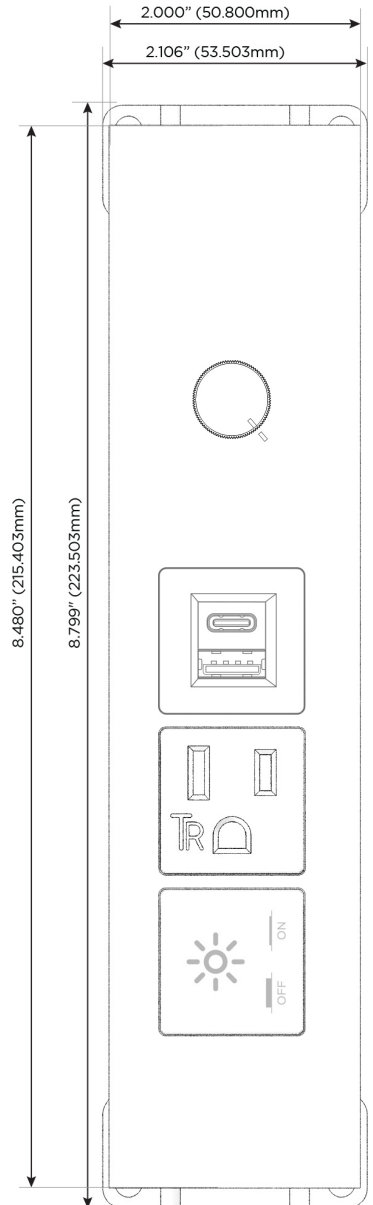

Trim Plate Finish: **CHAMPAGNE (ZINC/STEEL)**

Custom Finishes Available

M-POWER-5TW-XAED-CHSTP

Features:

Module/Port Options:

- A** Tamper Resistant AC Receptacle
- E** USB-A & USB-C (20W)
- M** Double USB-A (Fast Charging Ports - 18W)
- H** HDMI
- 6** CAT 6
- 12** RJ 12
- X** Switched AC
- Y** 3-Way Switch (Low Voltage)
- V** USB-C (45W High Speed Charging Port)
- S** USB-C (25W High Speed Charging Port)
- R** Switched AC (Rocker Switch)
- D** Dimmer Switch

Plug:

Supplied with Low Profile Flat 45° Angle 120 VAC Plug

Optional Standard Straight 120 VAC Plug

Optional Straight 120 VAC Pass-through Plug

- CLEAN, COMPACT DESIGN
- STREAMLINED
- LOW PROFILE
- SIDE-EXITING CORDS
- PLUG & PLAY
- 6' AC CORD & PLUG (FLAT PLUG STANDARD)
- CUSTOMIZABLE CONFIGURATIONS AND FINISHES
- ETL LISTED FOR MOUNTING IN FURNITURE
- 15A

M-POWER-5T

AC POWER & DATA CONNECTIVITY SOLUTION

M-POWER-5TW-XAED-CHSTP

Specs:

Modules/Ports:

- X** Switched AC
- A** Tamper Resistant AC Receptacle
- E** USB-A & USB-C (20W)
- D** Dimmer Switch

X A E D

TOP