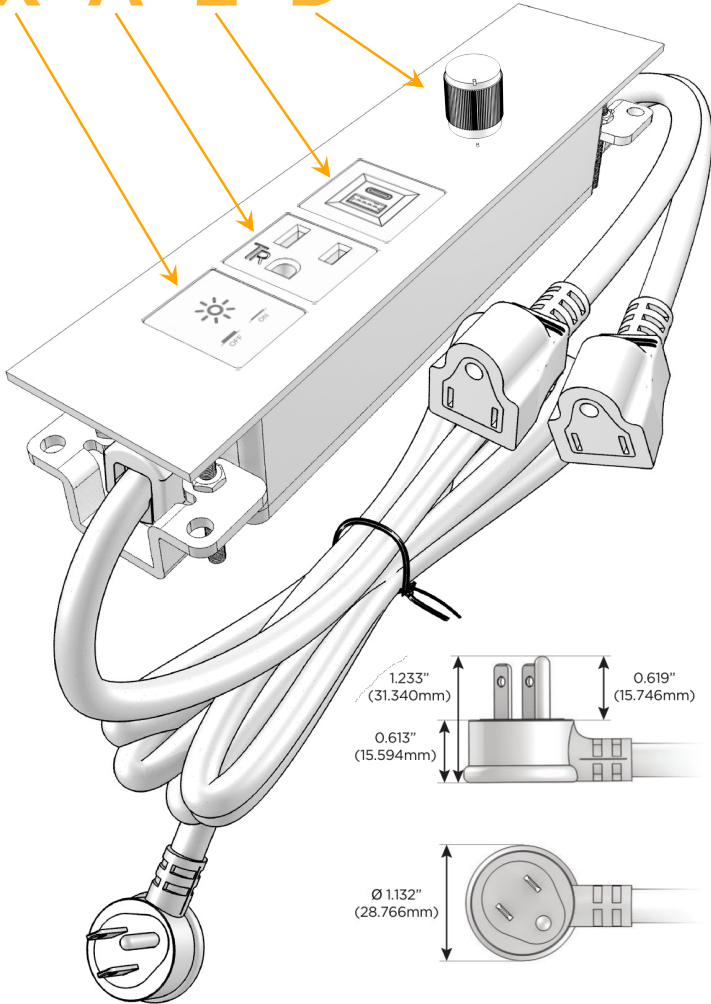

Trim Plate Finish: **CHAMPAGNE (ZINC/STEEL)**

Custom Finishes Available

M-POWER-5TW-XAED-CHSTP

Features:

Module/Port Options:

- A** Tamper Resistant AC Receptacle
- E** USB-A & USB-C (20W)
- M** Double USB-A (Fast Charging Ports - 18W)
- H** HDMI
- 6** CAT 6
- 12** RJ 12
- X** Switched AC
- Y** 3-Way Switch (Low Voltage)
- V** USB-C (45W High Speed Charging Port)
- S** USB-C (25W High Speed Charging Port)
- R** Switched AC (Rocker Switch)
- D** Dimmer Switch

Plug:

Supplied with Low Profile Flat 45° Angle 120 VAC Plug

Optional Standard Straight 120 VAC Plug

Optional Straight 120 VAC Pass-through Plug

- CLEAN, COMPACT DESIGN
- STREAMLINED
- LOW PROFILE
- SIDE-EXITING CORDS
- PLUG & PLAY
- 6' AC CORD & PLUG (FLAT PLUG STANDARD)
- CUSTOMIZABLE CONFIGURATIONS AND FINISHES
- ETL LISTED FOR MOUNTING IN FURNITURE
- 15A

M-POWER-5T

AC POWER & DATA CONNECTIVITY SOLUTION

M-POWER-5TW-XAED-CHSTP

Specs:

Modules/Ports:

- X** Switched AC
- A** Tamper Resistant AC Receptacle
- E** USB-A & USB-C (20W)
- D** Dimmer Switch

X A E D

TOP