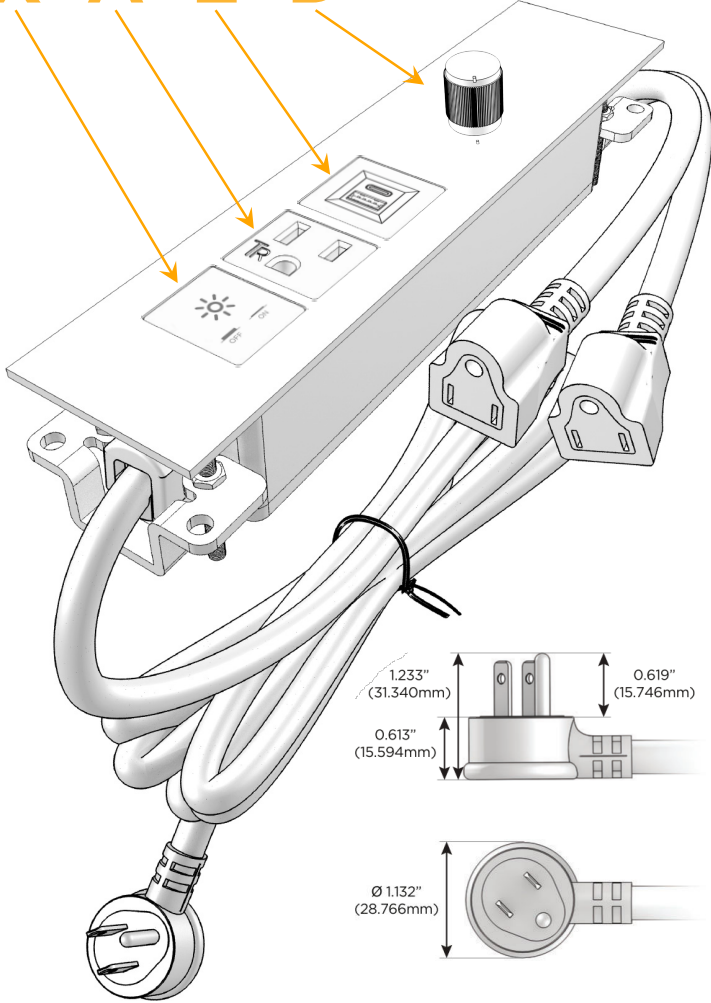

M-POWER-5T

AC POWER & DATA CONNECTIVITY SOLUTION

M-POWER-5TW-XAED-BRSTP

Specs:

Modules/Ports:

- **X** Switched AC
- **A** Tamper Resistant AC Receptacle
- **E** USB-A & USB-C (20W)
- **D** Dimmer Switch

X A E D