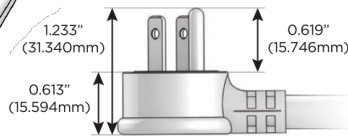

M-POWER-5T

AC POWER & DATA CONNECTIVITY SOLUTION

M-POWER-5TW-XAED-BRSTP

Specs:

Modules/Ports:

- **X** Switched AC
- **A** Tamper Resistant AC Receptacle
- **E** USB-A & USB-C (20W)
- **D** Dimmer Switch

X A E D