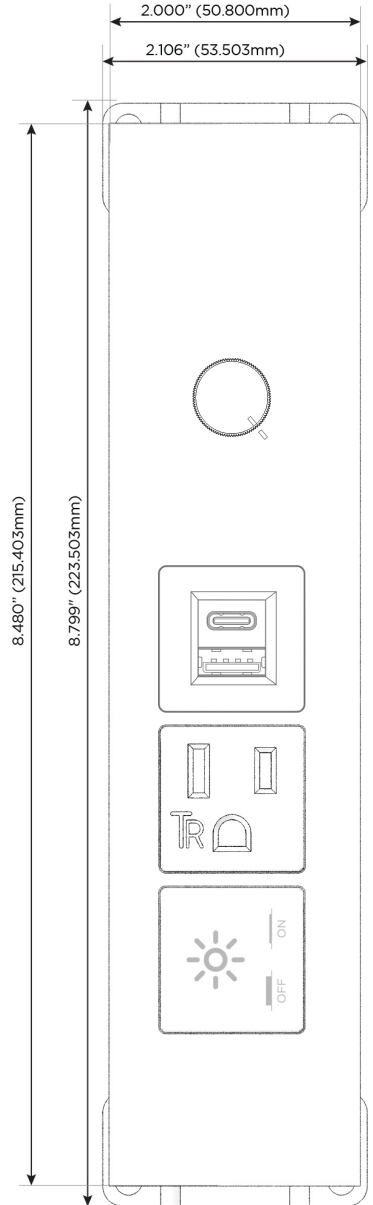

M-POWER-5T

AC POWER & DATA CONNECTIVITY SOLUTION

M-POWER-5TW-XAED-BRSTP

Specs:

Modules/Ports:

- **X** Switched AC
- **A** Tamper Resistant AC Receptacle
- **E** USB-A & USB-C (20W)
- **D** Dimmer Switch

X A E D

TOP

Distributed by

Mormax Company, Inc.

8 Westchester Plaza

Elmsford, NY 10523

914-699-0101

sales@mormax.com

mormax.com