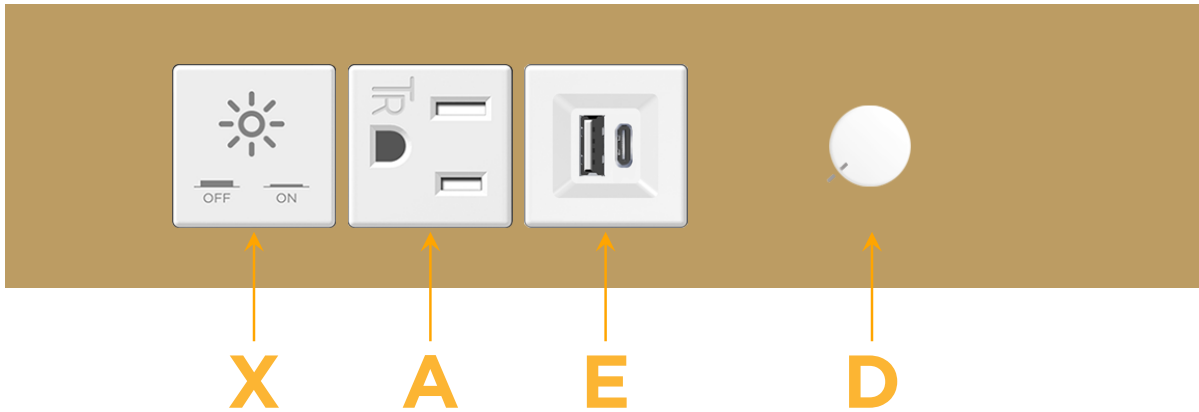

M-POWER-5T

AC POWER & DATA CONNECTIVITY SOLUTION

M-POWER-5TW-XAED-BRSTP

Distributed by

Mormax Company, Inc.

8 Westchester Plaza

Elmsford, NY 10523

914-699-0101

sales@mormax.com

mormax.com

Metro Light & Power's line of power & data solutions offers sophisticated design elements combined with greater ease of installation. Streamlined and low-profile, enhanced by side-exiting cords, our outlets advance the industry with their cutting edge look and feel. We believe flexibility is key, and we provide a variety of mounting options, including the ability to mount in limited spaces. Our outlets are available in many finishes and configurations, in addition to a custom color and finish capability for our clients.

Trim Plate Finish: **BRASS (ZINC/STEEL)**

Custom Finishes Available

M-POWER-5TW-XAED-BRSTP

Features:

Module/Port Options:

- **A** Tamper Resistant AC Receptacle
- **E** USB-A & USB-C (20W)
- **M** Double USB-A (Fast Charging Ports - 18W)
- **H** HDMI
- **6** CAT 6
- **12** RJ 12
- **X** Switched AC
- **Y** 3-Way Switch (Low Voltage)
- **V** USB-C (45W High Speed Charging Port)
- **S** USB-C (25W High Speed Charging Port)
- **R** Switched AC (Rocker Switch)
- **D** Dimmer Switch

Plug:

Supplied with Low Profile Flat 45° Angle 120 VAC Plug

Optional Standard Straight 120 VAC Plug

Optional Straight 120 VAC Pass-through Plug

- CLEAN, COMPACT DESIGN
- STREAMLINED
- LOW PROFILE
- SIDE-EXITING CORDS
- PLUG & PLAY
- 6' AC CORD & PLUG (FLAT PLUG STANDARD)
- CUSTOMIZABLE CONFIGURATIONS AND FINISHES
- ETL LISTED FOR MOUNTING IN FURNITURE
- 15A