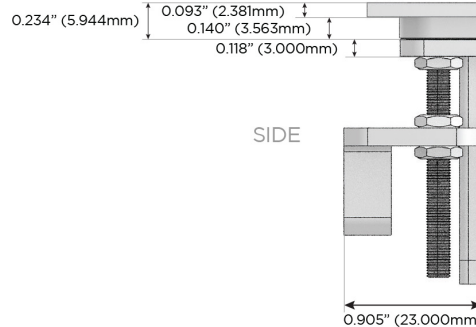

M-POWER-5T

AC POWER & DATA CONNECTIVITY SOLUTION

M-POWER-5TW-XAED-BRSTP

Specs:

Modules/Ports:

- **X** Switched AC
- **A** Tamper Resistant AC Receptacle
- **E** USB-A & USB-C (20W)
- **D** Dimmer Switch

X A E D

TOP

Distributed by

Mormax Company, Inc.

8 Westchester Plaza

Elmsford, NY 10523

914-699-0101

sales@mormax.com

mormax.com