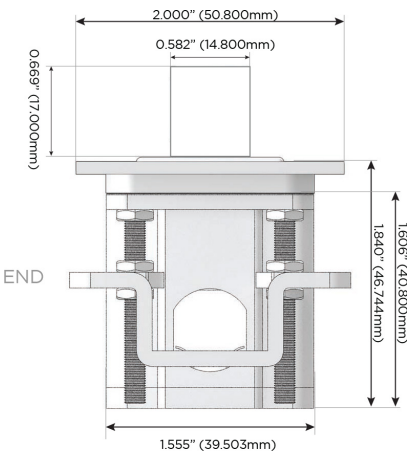

M-POWER-5T

AC POWER & DATA CONNECTIVITY SOLUTION

M-POWER-5TW-XAED-BRSTP

Specs:

Modules/Ports:

- **X** Switched AC
- **A** Tamper Resistant AC Receptacle
- **E** USB-A & USB-C (20W)
- **D** Dimmer Switch

X A E D

TOP

Distributed by

Mormax Company, Inc.

8 Westchester Plaza

Elmsford, NY 10523

914-699-0101

sales@mormax.com

mormax.com