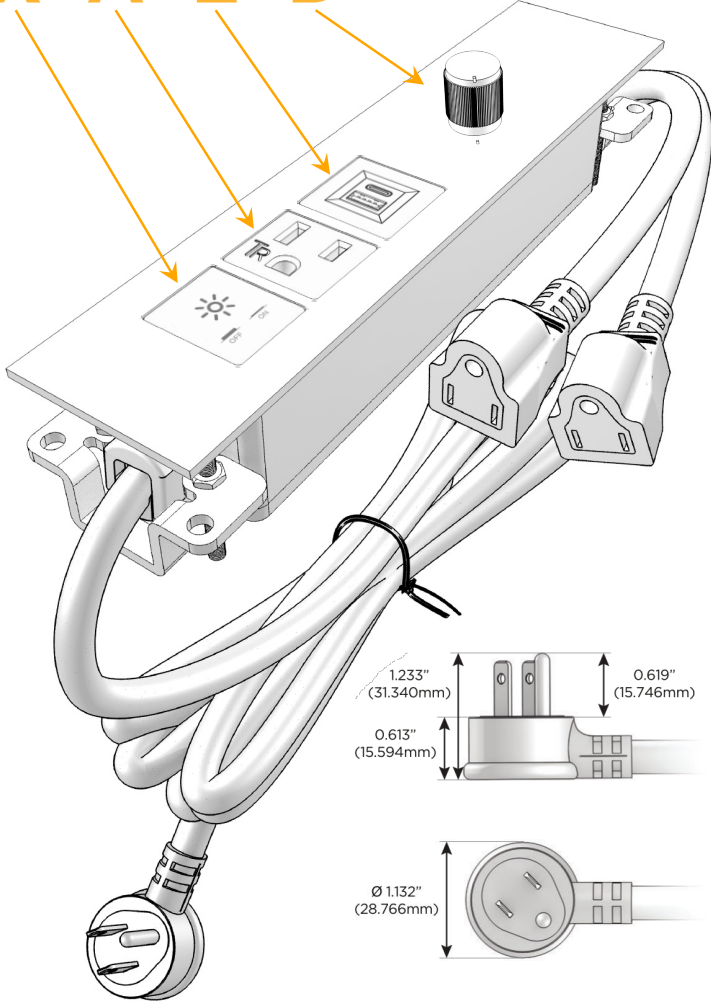

M-POWER-5T

AC POWER & DATA CONNECTIVITY SOLUTION

M-POWER-5TW-XAED-BRASTP

Specs:

Modules/Ports:

- **X** Switched AC
- **A** Tamper Resistant AC Receptacle
- **E** USB-A & USB-C (20W)
- **D** Dimmer Switch

X A E D