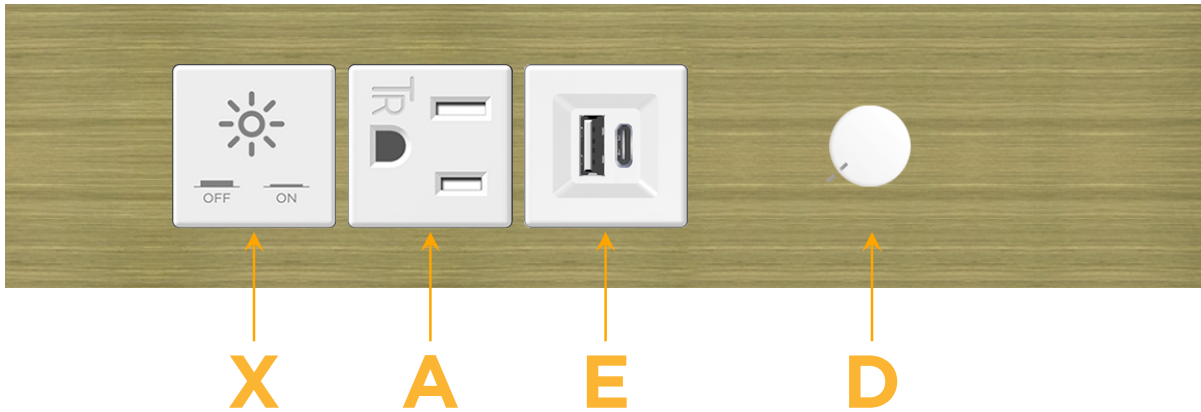

M-POWER-5T

AC POWER & DATA CONNECTIVITY SOLUTION

M-POWER-5TW-XAED-BRASP

Distributed by

Mormax Company, Inc.

8 Westchester Plaza

Elmsford, NY 10523

914-699-0101

sales@mormax.com

mormax.com

Metro Light & Power's line of power & data solutions offers sophisticated design elements combined with greater ease of installation. Streamlined and low-profile, enhanced by side-exiting cords, our outlets advance the industry with their cutting edge look and feel. We believe flexibility is key, and we provide a variety of mounting options, including the ability to mount in limited spaces. Our outlets are available in many finishes and configurations, in addition to a custom color and finish capability for our clients.

Trim Plate Finish: **BRASS ANTIQUED (ZINC/STEEL)**

Custom Finishes Available

M-POWER-5TW-XAED-BRASP

Features:

Module/Port Options:

- **A** Tamper Resistant AC Receptacle
- **E** USB-A & USB-C (20W)
- **M** Double USB-A (Fast Charging Ports - 18W)
- **H** HDMI
- **6** CAT 6
- **12** RJ 12
- **X** Switched AC
- **Y** 3-Way Switch (Low Voltage)
- **V** USB-C (45W High Speed Charging Port)
- **S** USB-C (25W High Speed Charging Port)
- **R** Switched AC (Rocker Switch)
- **D** Dimmer Switch

Plug:

Supplied with Low Profile Flat 45° Angle 120 VAC Plug

Optional Standard Straight 120 VAC Plug

Optional Straight 120 VAC Pass-through Plug

- CLEAN, COMPACT DESIGN
- STREAMLINED
- LOW PROFILE
- SIDE-EXITING CORDS
- PLUG & PLAY
- 6' AC CORD & PLUG (FLAT PLUG STANDARD)
- CUSTOMIZABLE CONFIGURATIONS AND FINISHES
- ETL LISTED FOR MOUNTING IN FURNITURE
- 15A