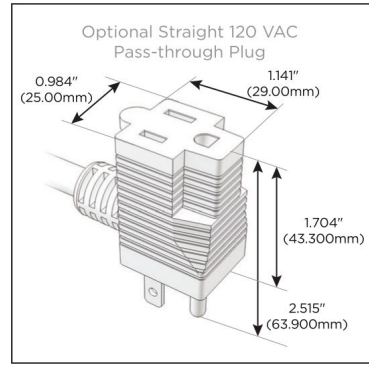

M-POWER-5T

AC POWER & DATA CONNECTIVITY SOLUTION

M-POWER-5TW-XAED-BRASTP

Specs:

Modules/Ports:

- **X** Switched AC
- **A** Tamper Resistant AC Receptacle
- **E** USB-A & USB-C (20W)
- **D** Dimmer Switch

X A E D