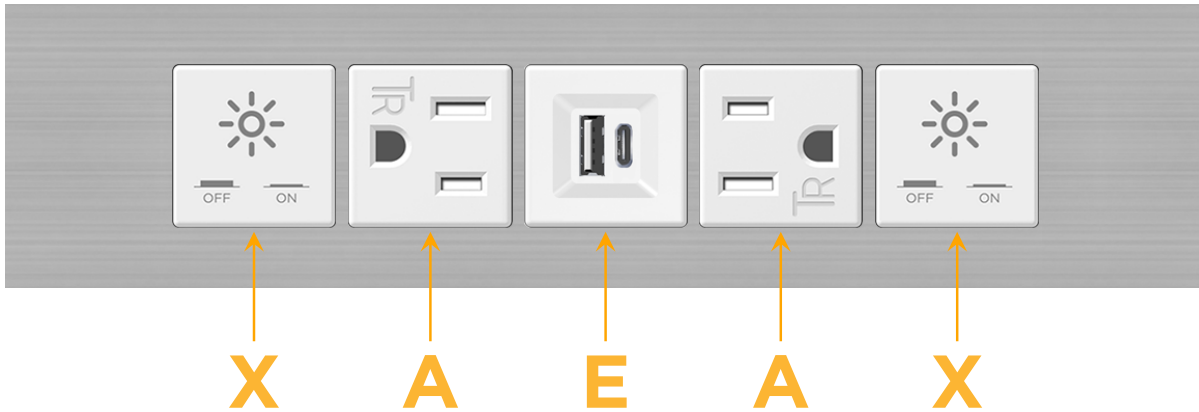

Trim Plate Finish: **BRUSHED STAINLESS (ABS)**

Custom Finishes Available

M-POWER-5TW-XAEAX-SS4ATP

Features:

Module/Port Options:

- A** Tamper Resistant AC Receptacle
- E** USB-A & USB-C (20W)
- M** Double USB-A (Fast Charging Ports - 18W)
- H** HDMI
- 6** CAT 6
- 12** RJ 12
- X** Switched AC
- Y** 3-Way Switch (Low Voltage)
- V** USB-C (45W High Speed Charging Port)
- S** USB-C (25W High Speed Charging Port)
- R** Switched AC (Rocker Switch)
- D** Dimmer Switch

Plug:

Supplied with Low Profile Flat 45° Angle 120 VAC Plug

Optional Standard Straight 120 VAC Plug

Optional Straight 120 VAC Pass-through Plug

- CLEAN, COMPACT DESIGN
- STREAMLINED
- LOW PROFILE
- SIDE-EXITING CORDS
- PLUG & PLAY
- 6' AC CORD & PLUG (FLAT PLUG STANDARD)
- CUSTOMIZABLE CONFIGURATIONS AND FINISHES
- UL LISTED FOR MOUNTING IN FURNITURE
- 15A

M-POWER-5T

AC POWER & DATA CONNECTIVITY SOLUTION

M-POWER-5TW-XAEAX-SS4ATP

Specs:

Modules/Ports:

- X Switched AC
- A Tamper Resistant AC Receptacle
- E USB-A & USB-C (20W)

Distributed by

Mormax Company, Inc.