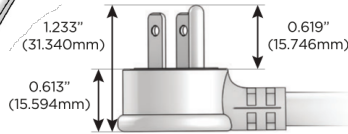

M-POWER-5T

AC POWER & DATA CONNECTIVITY SOLUTION

M-POWER-5TW-XAEAX-SS4ATP

Specs:

Modules/Ports:

- X Switched AC
- A Tamper Resistant AC Receptacle
- E USB-A & USB-C (20W)

Distributed by

Mormax Company, Inc.