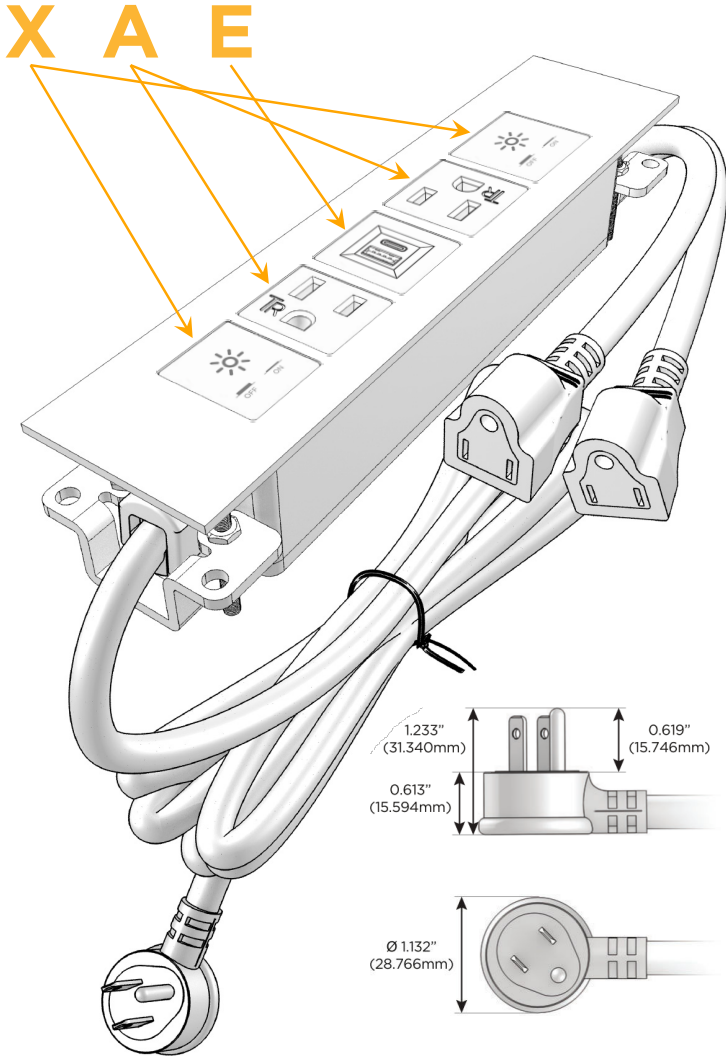

Trim Plate Finish: **BRUSHED STAINLESS (ABS)**

Custom Finishes Available

M-POWER-5TW-XAEAX-SS4ATP

Features:

Module/Port Options:

- A** Tamper Resistant AC Receptacle
- E** USB-A & USB-C (20W)
- M** Double USB-A (Fast Charging Ports - 18W)
- H** HDMI
- 6** CAT 6
- 12** RJ 12
- X** Switched AC
- Y** 3-Way Switch (Low Voltage)
- V** USB-C (45W High Speed Charging Port)
- S** USB-C (25W High Speed Charging Port)
- R** Switched AC (Rocker Switch)
- D** Dimmer Switch

Plug:

Supplied with Low Profile Flat 45° Angle 120 VAC Plug

Optional Standard Straight 120 VAC Plug

Optional Straight 120 VAC Pass-through Plug

- CLEAN, COMPACT DESIGN
- STREAMLINED
- LOW PROFILE
- SIDE-EXITING CORDS
- PLUG & PLAY
- 6' AC CORD & PLUG (FLAT PLUG STANDARD)
- CUSTOMIZABLE CONFIGURATIONS AND FINISHES
- UL LISTED FOR MOUNTING IN FURNITURE
- 15A

M-POWER-5T

AC POWER & DATA CONNECTIVITY SOLUTION

M-POWER-5TW-XAEAX-SS4ATP

Specs:

Modules/Ports:

- X Switched AC
- A Tamper Resistant AC Receptacle
- E USB-A & USB-C (20W)

Distributed by

Mormax Company, Inc.