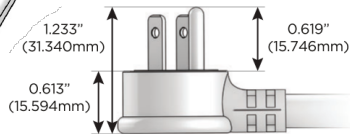

M-POWER-5T

AC POWER & DATA CONNECTIVITY SOLUTION

M-POWER-5TW-XAEAX-SATP

Specs:

Modules/Ports:

- X Switched AC
- A Tamper Resistant AC Receptacle
- E USB-A & USB-C (20W)

Distributed by

Mormax Company, Inc.