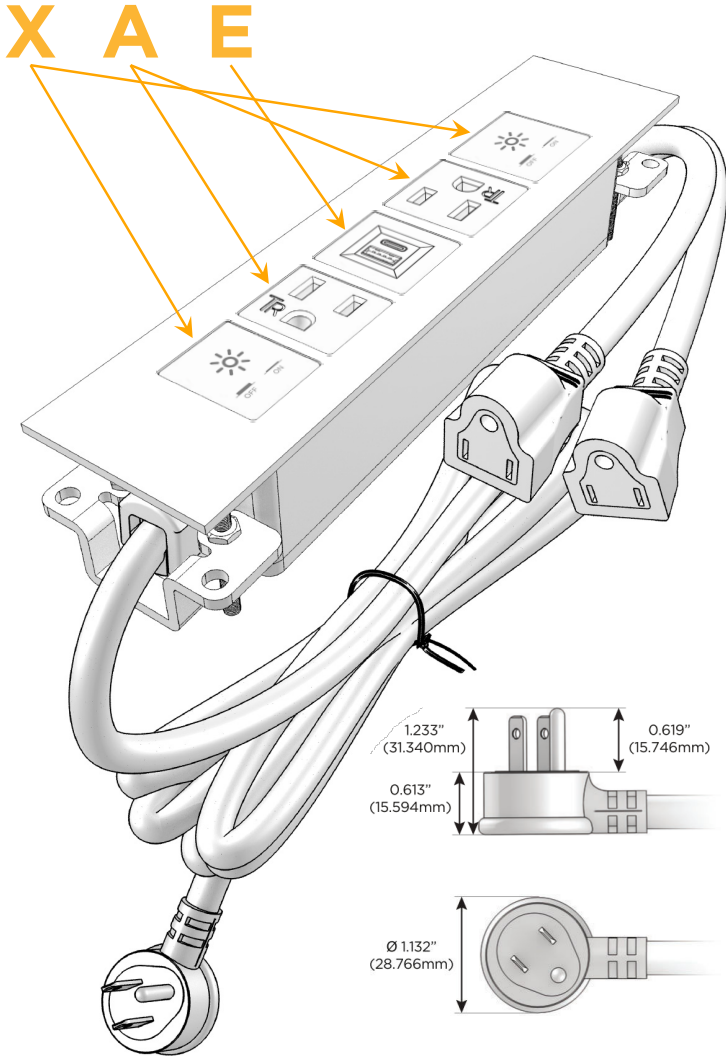

Trim Plate Finish: **SATIN NICKEL (ABS)**

Custom Finishes Available

M-POWER-5TW-XAEAX-SATP

Features:

Module/Port Options:

- A** Tamper Resistant AC Receptacle
- E** USB-A & USB-C (20W)
- M** Double USB-A (Fast Charging Ports - 18W)
- H** HDMI
- 6** CAT 6
- 12** RJ 12
- X** Switched AC
- Y** 3-Way Switch (Low Voltage)
- V** USB-C (45W High Speed Charging Port)
- S** USB-C (25W High Speed Charging Port)
- R** Switched AC (Rocker Switch)
- D** Dimmer Switch

Plug:

Supplied with Low Profile Flat 45° Angle 120 VAC Plug

Optional Standard Straight 120 VAC Plug

Optional Straight 120 VAC Pass-through Plug

- CLEAN, COMPACT DESIGN
- STREAMLINED
- LOW PROFILE
- SIDE-EXITING CORDS
- PLUG & PLAY
- 6' AC CORD & PLUG (FLAT PLUG STANDARD)
- CUSTOMIZABLE CONFIGURATIONS AND FINISHES
- UL LISTED FOR MOUNTING IN FURNITURE
- 15A

M-POWER-5T

AC POWER & DATA CONNECTIVITY SOLUTION

M-POWER-5TW-XAEAX-SATP

Specs:

Modules/Ports:

- X Switched AC
- A Tamper Resistant AC Receptacle
- E USB-A & USB-C (20W)

Distributed by

Mormax Company, Inc.