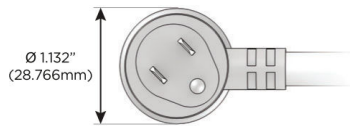

Plug:

Supplied with Low Profile Flat 45° Angle 120 VAC Plug

Optional Standard Straight 120 VAC Plug

Optional Straight 120 VAC Pass-through Plug

- CLEAN, COMPACT DESIGN
- STREAMLINED
- LOW PROFILE
- SIDE-EXITING CORDS
- PLUG & PLAY
- 6' AC CORD & PLUG (FLAT PLUG STANDARD)
- CUSTOMIZABLE CONFIGURATIONS AND FINISHES
- UL LISTED FOR MOUNTING IN FURNITURE
- 15A

M-POWER-5T

AC POWER & DATA CONNECTIVITY SOLUTION

M-POWER-5TW-XAEAX-SATP

Specs:

Modules/Ports:

- X Switched AC
- A Tamper Resistant AC Receptacle
- E USB-A & USB-C (20W)

Distributed by

Mormax Company, Inc.