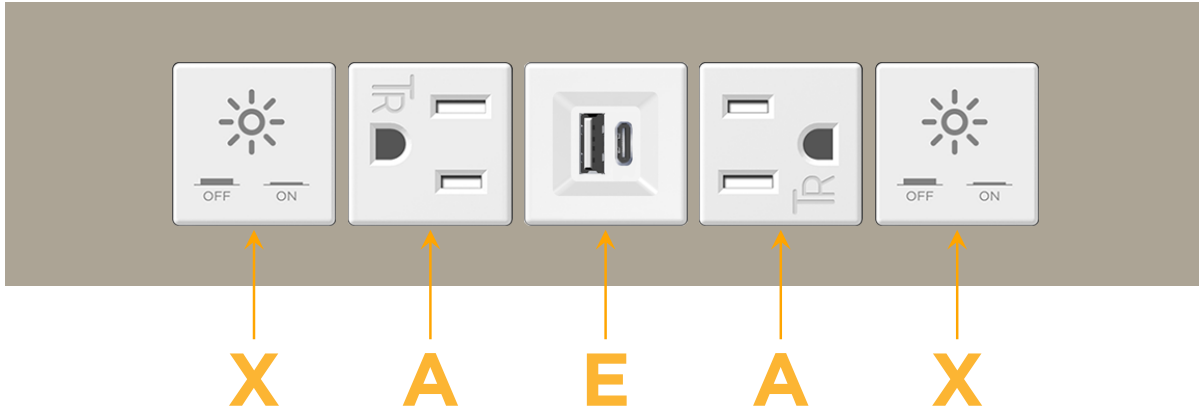

Trim Plate Finish: **SATIN NICKEL (ABS)**

Custom Finishes Available

M-POWER-5TW-XAEAX-SATP

Features:

Module/Port Options:

- A** Tamper Resistant AC Receptacle
- E** USB-A & USB-C (20W)
- M** Double USB-A (Fast Charging Ports - 18W)
- H** HDMI
- 6** CAT 6
- 12** RJ 12
- X** Switched AC
- Y** 3-Way Switch (Low Voltage)
- V** USB-C (45W High Speed Charging Port)
- S** USB-C (25W High Speed Charging Port)
- R** Switched AC (Rocker Switch)
- D** Dimmer Switch

Plug:

Supplied with Low Profile Flat 45° Angle 120 VAC Plug

Optional Standard Straight 120 VAC Plug

Optional Straight 120 VAC Pass-through Plug

- CLEAN, COMPACT DESIGN
- STREAMLINED
- LOW PROFILE
- SIDE-EXITING CORDS
- PLUG & PLAY
- 6' AC CORD & PLUG (FLAT PLUG STANDARD)
- CUSTOMIZABLE CONFIGURATIONS AND FINISHES
- UL LISTED FOR MOUNTING IN FURNITURE
- 15A

M-POWER-5T

AC POWER & DATA CONNECTIVITY SOLUTION

M-POWER-5TW-XAEAX-SATP

Specs:

Modules/Ports:

- X Switched AC
- A Tamper Resistant AC Receptacle
- E USB-A & USB-C (20W)

Distributed by

Mormax Company, Inc.