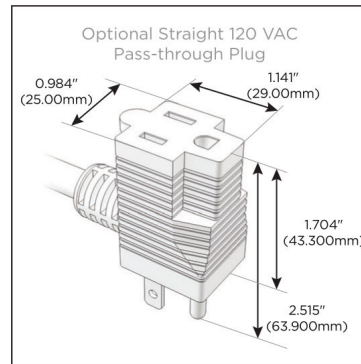

**Plug:**

Supplied with Low Profile Flat 45° Angle 120 VAC Plug

Optional Standard Straight 120 VAC Plug

Optional Straight 120 VAC Pass-through Plug

- CLEAN, COMPACT DESIGN
- STREAMLINED
- LOW PROFILE
- SIDE-EXITING CORDS
- PLUG & PLAY
- 6' AC CORD & PLUG (FLAT PLUG STANDARD)
- CUSTOMIZABLE CONFIGURATIONS AND FINISHES
- UL LISTED FOR MOUNTING IN FURNITURE
- 15A

# M-POWER-5T

AC POWER & DATA CONNECTIVITY SOLUTION

M-POWER-5TW-XAEAX-MATP

Specs:

**Modules/Ports:**

- X** Switched AC
- A** Tamper Resistant AC Receptacle
- E** USB-A & USB-C (20W)

**X A E**

Distributed by