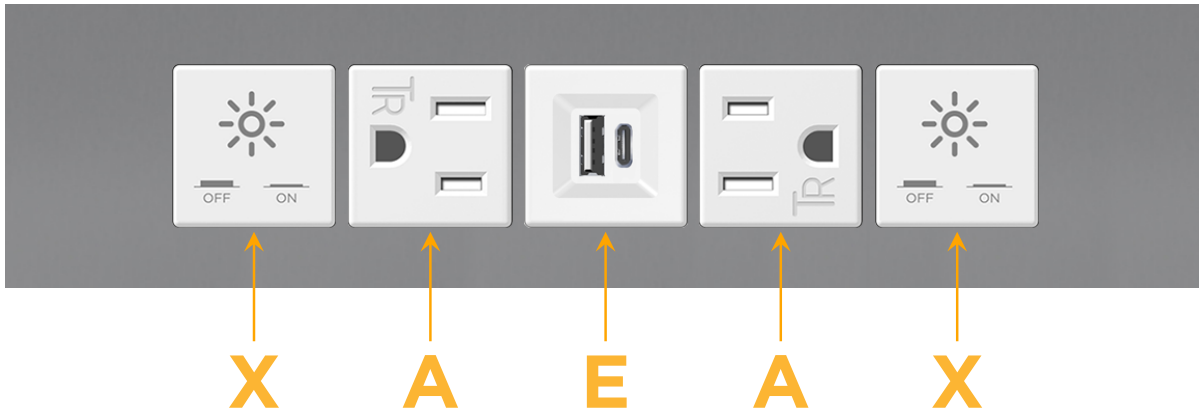

Trim Plate Finish: **MAGNESIUM (ABS)**

Custom Finishes Available

M-POWER-5TW-XAEAX-MATP

Features:

**Module/Port Options:**

- A** Tamper Resistant AC Receptacle
- E** USB-A & USB-C (20W)
- M** Double USB-A (Fast Charging Ports - 18W)
- H** HDMI
- 6** CAT 6
- 12** RJ 12
- X** Switched AC
- Y** 3-Way Switch (Low Voltage)
- V** USB-C (45W High Speed Charging Port)
- S** USB-C (25W High Speed Charging Port)
- R** Switched AC (Rocker Switch)
- D** Dimmer Switch

**Plug:**

Supplied with Low Profile Flat 45° Angle 120 VAC Plug

Optional Standard Straight 120 VAC Plug

Optional Straight 120 VAC Pass-through Plug

- CLEAN, COMPACT DESIGN
- STREAMLINED
- LOW PROFILE
- SIDE-EXITING CORDS
- PLUG & PLAY
- 6' AC CORD & PLUG (FLAT PLUG STANDARD)
- CUSTOMIZABLE CONFIGURATIONS AND FINISHES
- UL LISTED FOR MOUNTING IN FURNITURE
- 15A

# M-POWER-5T

AC POWER & DATA CONNECTIVITY SOLUTION

M-POWER-5TW-XAEAX-MATP

Specs:

**Modules/Ports:**

- X** Switched AC
- A** Tamper Resistant AC Receptacle
- E** USB-A & USB-C (20W)

**X A E**

Distributed by