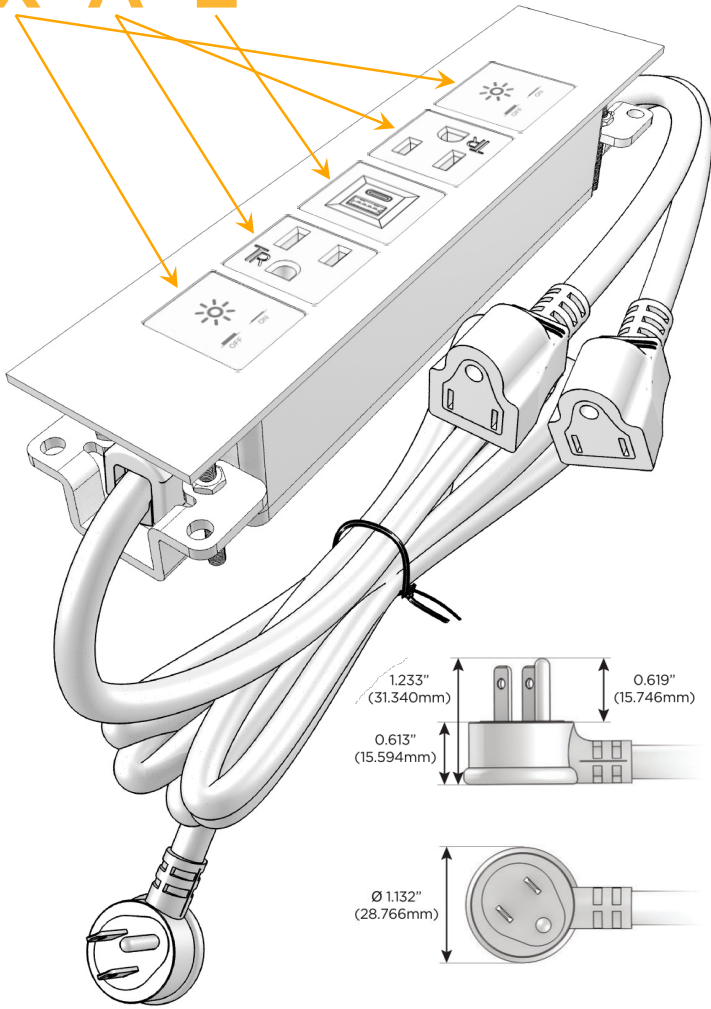

Trim Plate Finish: **MAGNESIUM (ABS)**

Custom Finishes Available

M-POWER-5TW-XAEAX-MATP

Features:

**Module/Port Options:**

- A** Tamper Resistant AC Receptacle
- E** USB-A & USB-C (20W)
- M** Double USB-A (Fast Charging Ports - 18W)
- H** HDMI
- 6** CAT 6
- 12** RJ 12
- X** Switched AC
- Y** 3-Way Switch (Low Voltage)
- V** USB-C (45W High Speed Charging Port)
- S** USB-C (25W High Speed Charging Port)
- R** Switched AC (Rocker Switch)
- D** Dimmer Switch

**Plug:**

Supplied with Low Profile Flat 45° Angle 120 VAC Plug

Optional Standard Straight 120 VAC Plug

Optional Straight 120 VAC Pass-through Plug

- CLEAN, COMPACT DESIGN
- STREAMLINED
- LOW PROFILE
- SIDE-EXITING CORDS
- PLUG & PLAY
- 6' AC CORD & PLUG (FLAT PLUG STANDARD)
- CUSTOMIZABLE CONFIGURATIONS AND FINISHES
- UL LISTED FOR MOUNTING IN FURNITURE
- 15A

# M-POWER-5T

AC POWER & DATA CONNECTIVITY SOLUTION

M-POWER-5TW-XAEAX-MATP

Specs:

**Modules/Ports:**

- X** Switched AC
- A** Tamper Resistant AC Receptacle
- E** USB-A & USB-C (20W)

**X A E**

Distributed by