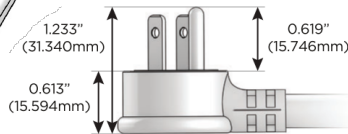

M-POWER-5T

AC POWER & DATA CONNECTIVITY SOLUTION

M-POWER-5TW-XAEAX-CUATP

Specs:

Modules/Ports:

- **X** Switched AC
- **A** Tamper Resistant AC Receptacle
- **E** USB-A & USB-C (20W)