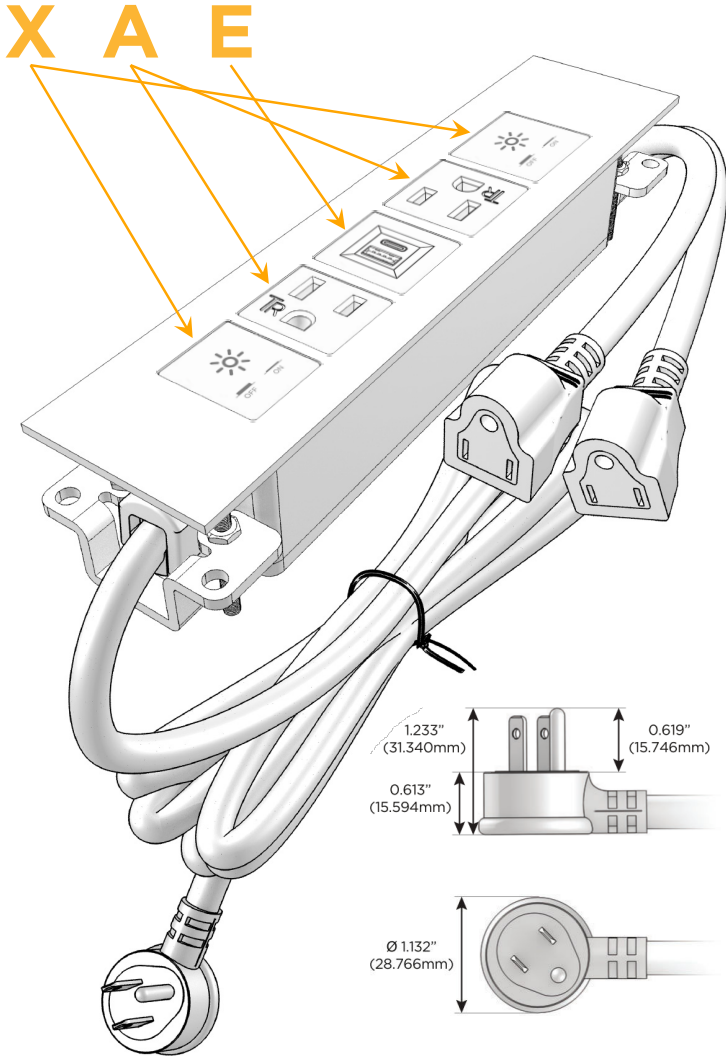

### Module/Port Options:

- A** Tamper Resistant AC Receptacle
- E** USB-A & USB-C (20W)
- M** Double USB-A (Fast Charging Ports - 18W)
- H** HDMI
- 6** CAT 6
- 12** RJ 12
- X** Switched AC
- Y** 3-Way Switch (Low Voltage)
- V** USB-C (45W High Speed Charging Port)
- S** USB-C (25W High Speed Charging Port)
- R** Switched AC (Rocker Switch)
- D** Dimmer Switch

### Plug:

Supplied with Low Profile Flat 45° Angle 120 VAC Plug

Optional Standard Straight 120 VAC Plug

Optional Straight 120 VAC Pass-through Plug

- CLEAN, COMPACT DESIGN
- STREAMLINED
- LOW PROFILE
- SIDE-EXITING CORDS
- PLUG & PLAY
- 6' AC CORD & PLUG (FLAT PLUG STANDARD)
- CUSTOMIZABLE CONFIGURATIONS AND FINISHES
- UL LISTED FOR MOUNTING IN FURNITURE
- 15A

### Modules/Ports:

- X** Switched AC
- A** Tamper Resistant AC Receptacle
- E** USB-A & USB-C (20W)

Distributed by

Mormax Company, Inc.

8 Westchester Plaza

Elmsford, NY 10523

914-699-0101

sales@mormax.com