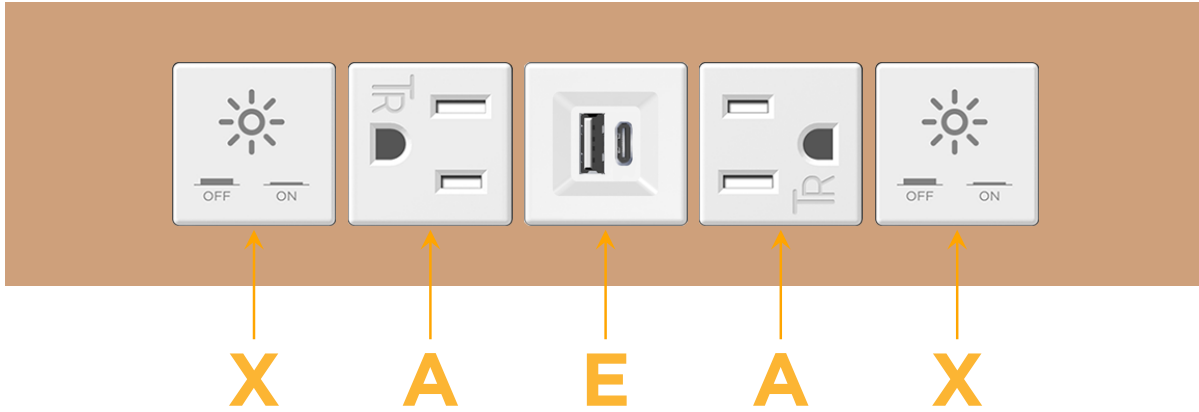

M-POWER-5T

AC POWER & DATA CONNECTIVITY SOLUTION

M-POWER-5TW-XAEAX-CUATP

Distributed by

Mormax Company, Inc.

8 Westchester Plaza

Elmsford, NY 10523

914-699-0101

sales@mormax.com

mormax.com

Metro Light & Power's line of power & data solutions offers sophisticated design elements combined with greater ease of installation. Streamlined and low-profile, enhanced by side-exiting cords, our outlets advance the industry with their cutting edge look and feel. We believe flexibility is key, and we provide a variety of mounting options, including the ability to mount in limited spaces. Our outlets are available in many finishes and configurations, in addition to a custom color and finish capability for our clients.

Trim Plate Finish: **COPPER (ABS)**

Custom Finishes Available

M-POWER-5TW-XAEAX-CUATP

Features:

Module/Port Options:

- **A** Tamper Resistant AC Receptacle
- **E** USB-A & USB-C (20W)
- **M** Double USB-A (Fast Charging Ports - 18W)
- **H** HDMI
- **6** CAT 6
- **12** RJ 12
- **X** Switched AC
- **Y** 3-Way Switch (Low Voltage)
- **V** USB-C (45W High Speed Charging Port)
- **S** USB-C (25W High Speed Charging Port)
- **R** Switched AC (Rocker Switch)
- **D** Dimmer Switch

Plug:

Supplied with Low Profile Flat 45° Angle 120 VAC Plug

Optional Standard Straight 120 VAC Plug

Optional Straight 120 VAC Pass-through Plug

- CLEAN, COMPACT DESIGN
- STREAMLINED
- LOW PROFILE
- SIDE-EXITING CORDS
- PLUG & PLAY
- 6' AC CORD & PLUG (FLAT PLUG STANDARD)
- CUSTOMIZABLE CONFIGURATIONS AND FINISHES
- UL LISTED FOR MOUNTING IN FURNITURE
- 15A