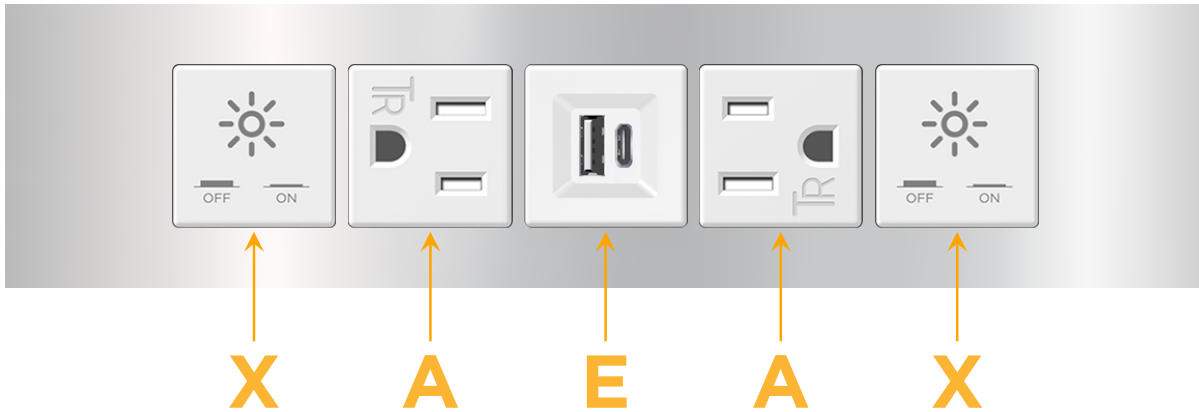

M-POWER-5T

AC POWER & DATA CONNECTIVITY SOLUTION

M-POWER-5TW-XAEAX-CRATP

Distributed by

Mormax Company, Inc.

8 Westchester Plaza

Elmsford, NY 10523

914-699-0101

sales@mormax.com

mormax.com

Metro Light & Power's line of power & data solutions offers sophisticated design elements combined with greater ease of installation. Streamlined and low-profile, enhanced by side-exiting cords, our outlets advance the industry with their cutting edge look and feel. We believe flexibility is key, and we provide a variety of mounting options, including the ability to mount in limited spaces. Our outlets are available in many finishes and configurations, in addition to a custom color and finish capability for our clients.

Trim Plate Finish: **CHROME (ABS)**

Custom Finishes Available

M-POWER-5TW-XAEAX-CRATP

Features:

Module/Port Options:

- **A** Tamper Resistant AC Receptacle
- **E** USB-A & USB-C (20W)
- **M** Double USB-A (Fast Charging Ports - 18W)
- **H** HDMI
- **6** CAT 6
- **12** RJ 12
- **X** Switched AC
- **Y** 3-Way Switch (Low Voltage)
- **V** USB-C (45W High Speed Charging Port)
- **S** USB-C (25W High Speed Charging Port)
- **R** Switched AC (Rocker Switch)
- **D** Dimmer Switch

Plug:

Supplied with Low Profile Flat 45° Angle 120 VAC Plug

Optional Standard Straight 120 VAC Plug

Optional Straight 120 VAC Pass-through Plug

- CLEAN, COMPACT DESIGN
- STREAMLINED
- LOW PROFILE
- SIDE-EXITING CORDS
- PLUG & PLAY
- 6' AC CORD & PLUG (FLAT PLUG STANDARD)
- CUSTOMIZABLE CONFIGURATIONS AND FINISHES
- UL LISTED FOR MOUNTING IN FURNITURE
- 15A