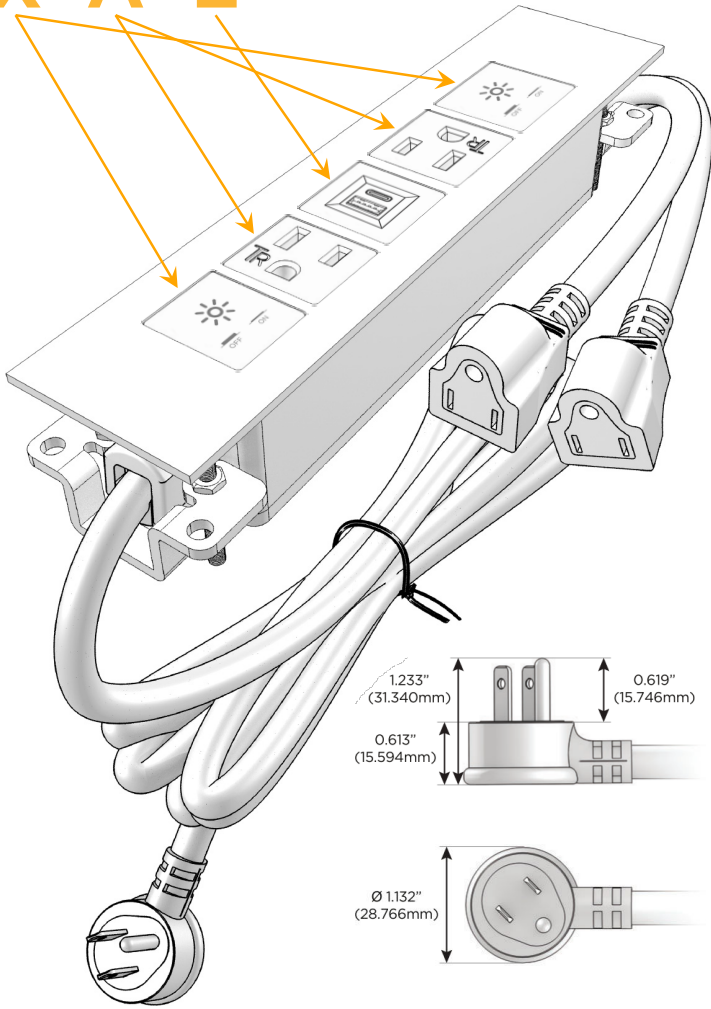

M-POWER-5T

AC POWER & DATA CONNECTIVITY SOLUTION

M-POWER-5TW-XAEAX-CRATP

Specs:

Modules/Ports:

- X Switched AC
- A Tamper Resistant AC Receptacle
- E USB-A & USB-C (20W)

X A E