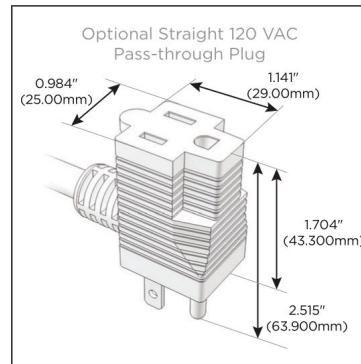

M-POWER-5T

AC POWER & DATA CONNECTIVITY SOLUTION

M-POWER-5TW-XAEAX-CRATP

Specs:

Modules/Ports:

- X Switched AC
- A Tamper Resistant AC Receptacle
- E USB-A & USB-C (20W)

X A E