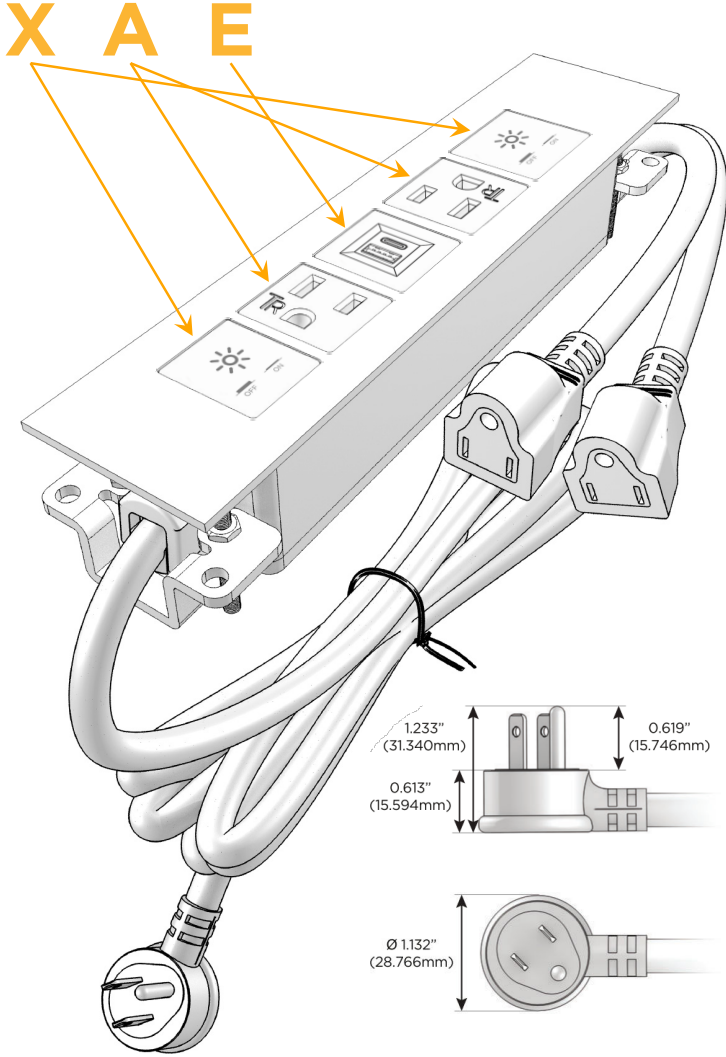

### Module/Port Options:

- A** Tamper Resistant AC Receptacle
- E** USB-A & USB-C (20W)
- M** Double USB-A (Fast Charging Ports - 18W)
- H** HDMI
- 6** CAT 6
- 12** RJ 12
- X** Switched AC
- Y** 3-Way Switch (Low Voltage)
- V** USB-C (45W High Speed Charging Port)
- S** USB-C (25W High Speed Charging Port)
- R** Switched AC (Rocker Switch)
- D** Dimmer Switch

### Plug:

Supplied with Low Profile Flat 45° Angle 120 VAC Plug

Optional Standard Straight 120 VAC Plug

Optional Straight 120 VAC Pass-through Plug

- CLEAN, COMPACT DESIGN
- STREAMLINED
- LOW PROFILE
- SIDE-EXITING CORDS
- PLUG & PLAY
- 6' AC CORD & PLUG (FLAT PLUG STANDARD)
- CUSTOMIZABLE CONFIGURATIONS AND FINISHES
- UL LISTED FOR MOUNTING IN FURNITURE
- 15A

## AC POWER & DATA CONNECTIVITY SOLUTION

M-POWER-5TW-XAEAX-BZTP

Specs:

### Modules/Ports:

- X Switched AC
- A Tamper Resistant AC Receptacle
- E USB-A & USB-C (20W)

Distributed by

Mormax Company, Inc.

8 Westchester Plaza

Elmsford, NY 10523

914-699-0101

sales@mormax.com