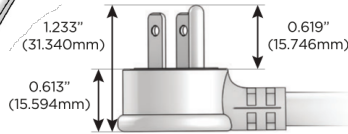

M-POWER-5T

AC POWER & DATA CONNECTIVITY SOLUTION

M-POWER-5TW-XAEAX-BZTP

Specs:

Modules/Ports:

- X Switched AC
- A Tamper Resistant AC Receptacle
- E USB-A & USB-C (20W)