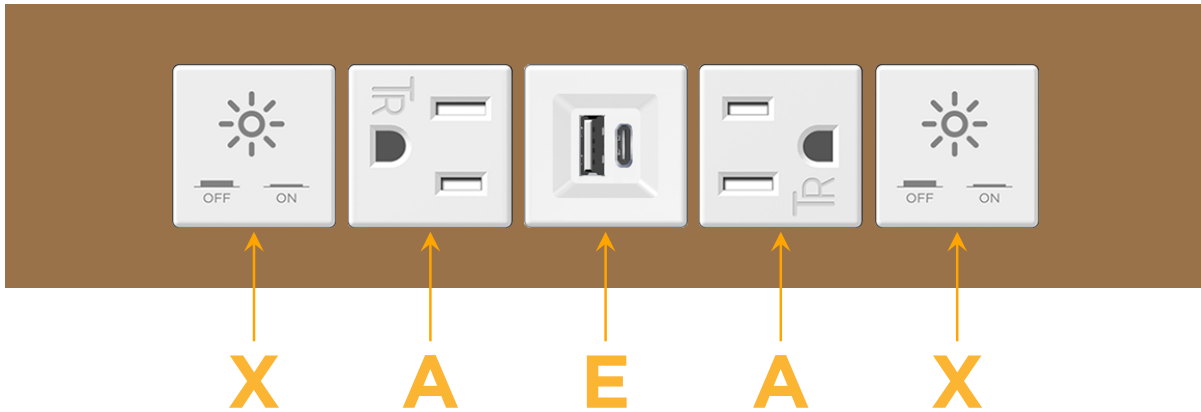

M-POWER-5T

AC POWER & DATA CONNECTIVITY SOLUTION

M-POWER-5TW-XAEAX-BZTP

Distributed by

Mormax Company, Inc.

8 Westchester Plaza

Elmsford, NY 10523

914-699-0101

sales@mormax.com

mormax.com

Metro Light & Power's line of power & data solutions offers sophisticated design elements combined with greater ease of installation. Streamlined and low-profile, enhanced by side-exiting cords, our outlets advance the industry with their cutting edge look and feel. We believe flexibility is key, and we provide a variety of mounting options, including the ability to mount in limited spaces. Our outlets are available in many finishes and configurations, in addition to a custom color and finish capability for our clients.

Trim Plate Finish: **SOLID BRONZE**

Custom Finishes Available

M-POWER-5TW-XAEAX-BZTP

Features:

Module/Port Options:

- **A** Tamper Resistant AC Receptacle
- **E** USB-A & USB-C (20W)
- **M** Double USB-A (Fast Charging Ports - 18W)
- **H** HDMI
- **6** CAT 6
- **12** RJ 12
- **X** Switched AC
- **Y** 3-Way Switch (Low Voltage)
- **V** USB-C (45W High Speed Charging Port)
- **S** USB-C (25W High Speed Charging Port)
- **R** Switched AC (Rocker Switch)
- **D** Dimmer Switch

Plug:

Supplied with Low Profile Flat 45° Angle 120 VAC Plug

Optional Standard Straight 120 VAC Plug

Optional Straight 120 VAC Pass-through Plug

- CLEAN, COMPACT DESIGN
- STREAMLINED
- LOW PROFILE
- SIDE-EXITING CORDS
- PLUG & PLAY
- 6' AC CORD & PLUG (FLAT PLUG STANDARD)
- CUSTOMIZABLE CONFIGURATIONS AND FINISHES
- UL LISTED FOR MOUNTING IN FURNITURE
- 15A