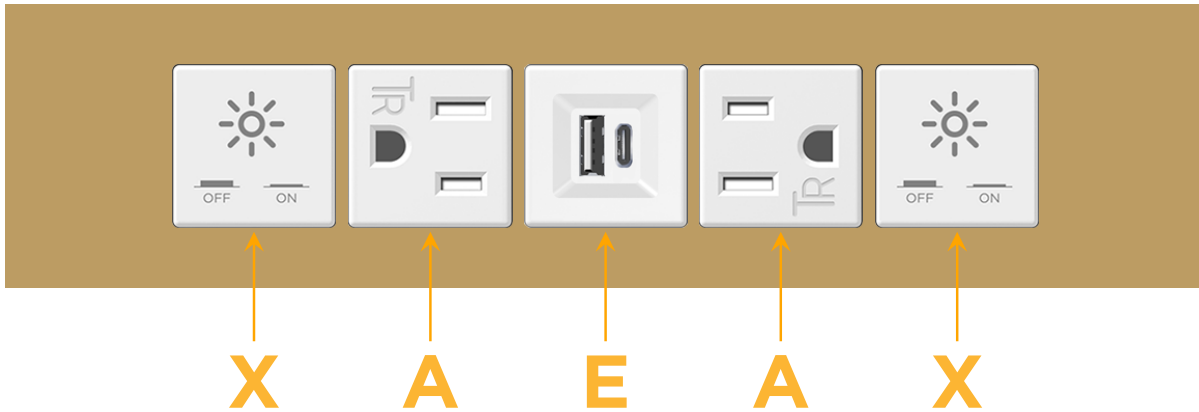

Trim Plate Finish: **STANDARD BRONZE (ABS)**

Custom Finishes Available

M-POWER-5TW-XAEAX-BZATP

Features:

Module/Port Options:

- A** Tamper Resistant AC Receptacle
- E** USB-A & USB-C (20W)
- M** Double USB-A (Fast Charging Ports - 18W)
- H** HDMI
- 6** CAT 6
- 12** RJ 12
- X** Switched AC
- Y** 3-Way Switch (Low Voltage)
- V** USB-C (45W High Speed Charging Port)
- S** USB-C (25W High Speed Charging Port)
- R** Switched AC (Rocker Switch)
- D** Dimmer Switch

Plug:

Supplied with Low Profile Flat 45° Angle 120 VAC Plug

Optional Standard Straight 120 VAC Plug

Optional Straight 120 VAC Pass-through Plug

- CLEAN, COMPACT DESIGN
- STREAMLINED
- LOW PROFILE
- SIDE-EXITING CORDS
- PLUG & PLAY
- 6' AC CORD & PLUG (FLAT PLUG STANDARD)
- CUSTOMIZABLE CONFIGURATIONS AND FINISHES
- UL LISTED FOR MOUNTING IN FURNITURE
- 15A

M-POWER-5T

AC POWER & DATA CONNECTIVITY SOLUTION

M-POWER-5TW-XAEAX-BZATP

Specs:

Modules/Ports:

- X Switched AC
- A Tamper Resistant AC Receptacle
- E USB-A & USB-C (20W)

X A E

Distributed by