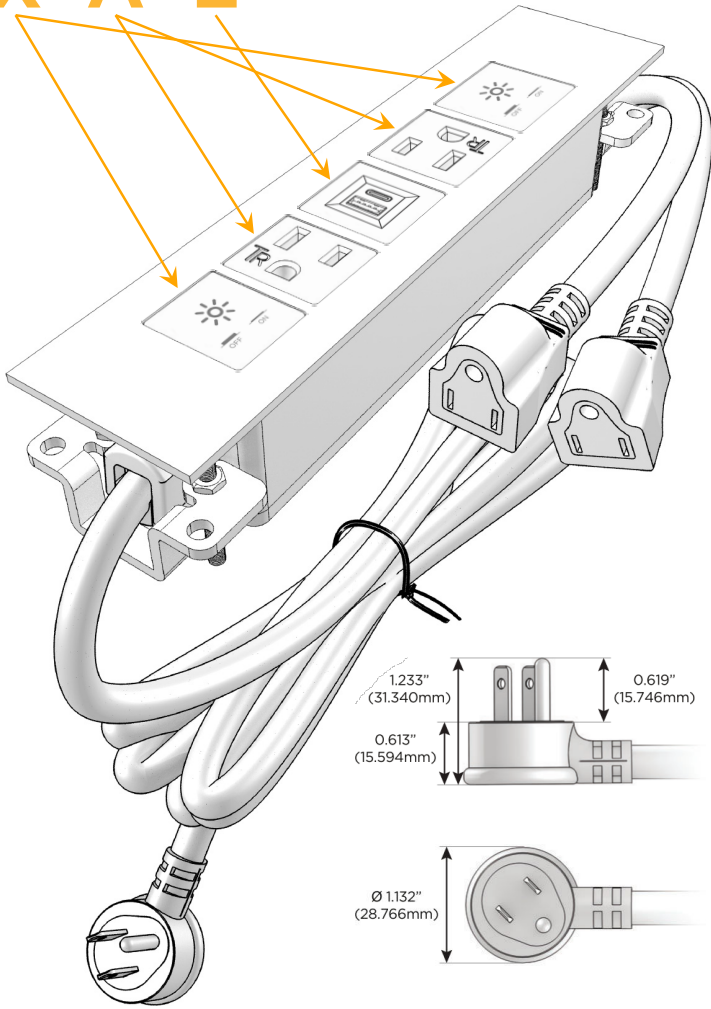

Trim Plate Finish: **STANDARD BRONZE (ABS)**

Custom Finishes Available

M-POWER-5TW-XAEAX-BZATP

Features:

Module/Port Options:

- A** Tamper Resistant AC Receptacle
- E** USB-A & USB-C (20W)
- M** Double USB-A (Fast Charging Ports - 18W)
- H** HDMI
- 6** CAT 6
- 12** RJ 12
- X** Switched AC
- Y** 3-Way Switch (Low Voltage)
- V** USB-C (45W High Speed Charging Port)
- S** USB-C (25W High Speed Charging Port)
- R** Switched AC (Rocker Switch)
- D** Dimmer Switch

Plug:

Supplied with Low Profile Flat 45° Angle 120 VAC Plug

Optional Standard Straight 120 VAC Plug

Optional Straight 120 VAC Pass-through Plug

- CLEAN, COMPACT DESIGN
- STREAMLINED
- LOW PROFILE
- SIDE-EXITING CORDS
- PLUG & PLAY
- 6' AC CORD & PLUG (FLAT PLUG STANDARD)
- CUSTOMIZABLE CONFIGURATIONS AND FINISHES
- UL LISTED FOR MOUNTING IN FURNITURE
- 15A

M-POWER-5T

AC POWER & DATA CONNECTIVITY SOLUTION

M-POWER-5TW-XAEAX-BZATP

Specs:

Modules/Ports:

- X Switched AC
- A Tamper Resistant AC Receptacle
- E USB-A & USB-C (20W)

X A E

Distributed by