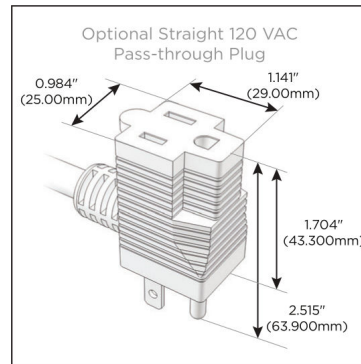

Plug:

Supplied with Low Profile Flat 45° Angle 120 VAC Plug

Optional Standard Straight 120 VAC Plug

Optional Straight 120 VAC Pass-through Plug

- CLEAN, COMPACT DESIGN
- STREAMLINED
- LOW PROFILE
- SIDE-EXITING CORDS
- PLUG & PLAY
- 6' AC CORD & PLUG (FLAT PLUG STANDARD)
- CUSTOMIZABLE CONFIGURATIONS AND FINISHES
- UL LISTED FOR MOUNTING IN FURNITURE
- 15A

M-POWER-5T

AC POWER & DATA CONNECTIVITY SOLUTION

M-POWER-5TW-XAEAX-BZATP

Specs:

Modules/Ports:

- X Switched AC
- A Tamper Resistant AC Receptacle
- E USB-A & USB-C (20W)

X A E

Distributed by