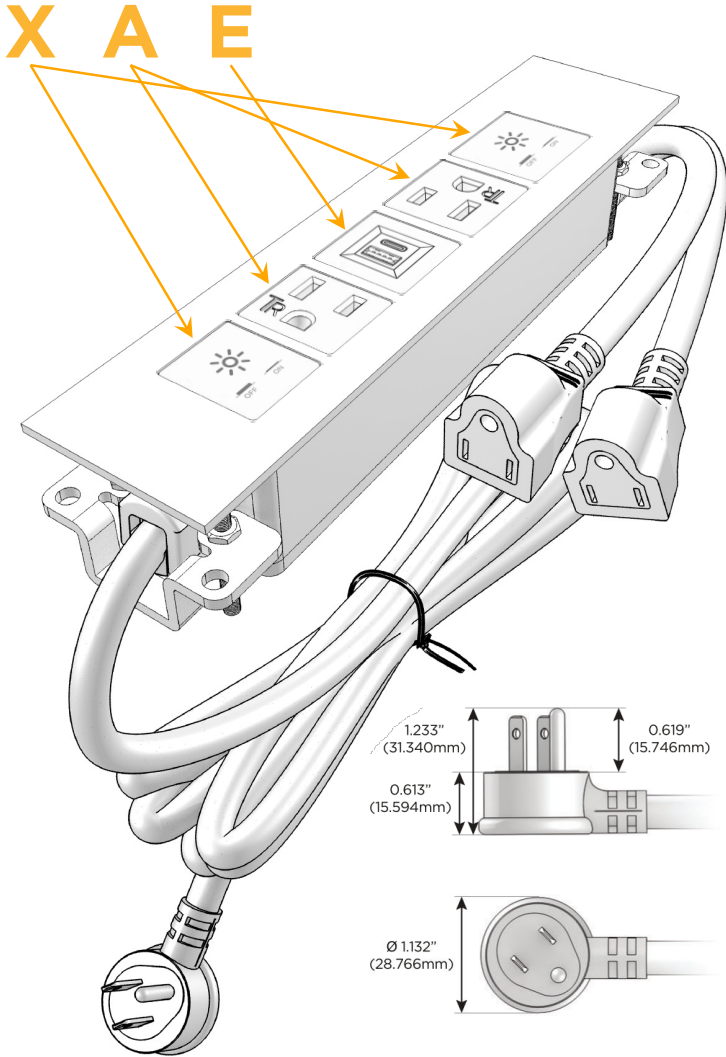

Trim Plate Finish: **ARCHITECTURAL BRONZE (ABS)**

Custom Finishes Available

M-POWER-5TW-XAEAX-BZ5ATP

Features:

Module/Port Options:

- A** Tamper Resistant AC Receptacle
- E** USB-A & USB-C (20W)
- M** Double USB-A (Fast Charging Ports - 18W)
- H** HDMI
- 6** CAT 6
- 12** RJ 12
- X** Switched AC
- Y** 3-Way Switch (Low Voltage)
- V** USB-C (45W High Speed Charging Port)
- S** USB-C (25W High Speed Charging Port)
- R** Switched AC (Rocker Switch)
- D** Dimmer Switch

Plug:

Supplied with Low Profile Flat 45° Angle 120 VAC Plug

Optional Standard Straight 120 VAC Plug

Optional Straight 120 VAC Pass-through Plug

- CLEAN, COMPACT DESIGN
- STREAMLINED
- LOW PROFILE
- SIDE-EXITING CORDS
- PLUG & PLAY
- 6' AC CORD & PLUG (FLAT PLUG STANDARD)
- CUSTOMIZABLE CONFIGURATIONS AND FINISHES
- UL LISTED FOR MOUNTING IN FURNITURE
- 15A

M-POWER-5T

AC POWER & DATA CONNECTIVITY SOLUTION

M-POWER-5TW-XAEAX-BZ5ATP

Specs:

Modules/Ports:

- X Switched AC
- A Tamper Resistant AC Receptacle
- E USB-A & USB-C (20W)

Distributed by

Mormax Company, Inc.