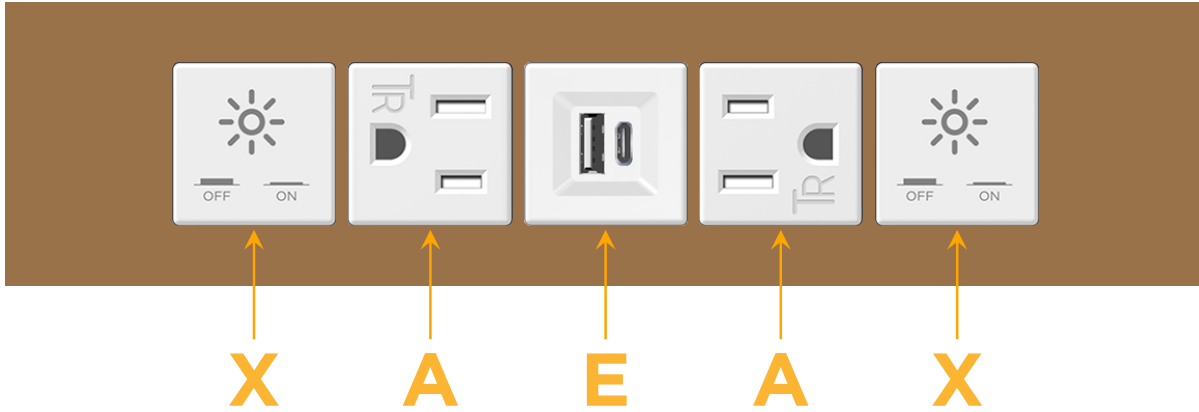

Trim Plate Finish: **ARCHITECTURAL BRONZE (ABS)**

Custom Finishes Available

M-POWER-5TW-XAEAX-BZ5ATP

Features:

Module/Port Options:

- A** Tamper Resistant AC Receptacle
- E** USB-A & USB-C (20W)
- M** Double USB-A (Fast Charging Ports - 18W)
- H** HDMI
- 6** CAT 6
- 12** RJ 12
- X** Switched AC
- Y** 3-Way Switch (Low Voltage)
- V** USB-C (45W High Speed Charging Port)
- S** USB-C (25W High Speed Charging Port)
- R** Switched AC (Rocker Switch)
- D** Dimmer Switch

Plug:

Supplied with Low Profile Flat 45° Angle 120 VAC Plug

Optional Standard Straight 120 VAC Plug

Optional Straight 120 VAC Pass-through Plug

- CLEAN, COMPACT DESIGN
- STREAMLINED
- LOW PROFILE
- SIDE-EXITING CORDS
- PLUG & PLAY
- 6' AC CORD & PLUG (FLAT PLUG STANDARD)
- CUSTOMIZABLE CONFIGURATIONS AND FINISHES
- UL LISTED FOR MOUNTING IN FURNITURE
- 15A

M-POWER-5T

AC POWER & DATA CONNECTIVITY SOLUTION

M-POWER-5TW-XAEAX-BZ5ATP

Specs:

Modules/Ports:

- X Switched AC
- A Tamper Resistant AC Receptacle
- E USB-A & USB-C (20W)

Distributed by

Mormax Company, Inc.