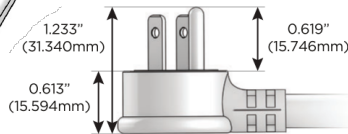

M-POWER-5T

AC POWER & DATA CONNECTIVITY SOLUTION

M-POWER-5TW-XAEAX-BZ5ATP

Specs:

Modules/Ports:

- X Switched AC
- A Tamper Resistant AC Receptacle
- E USB-A & USB-C (20W)

Distributed by

Mormax Company, Inc.