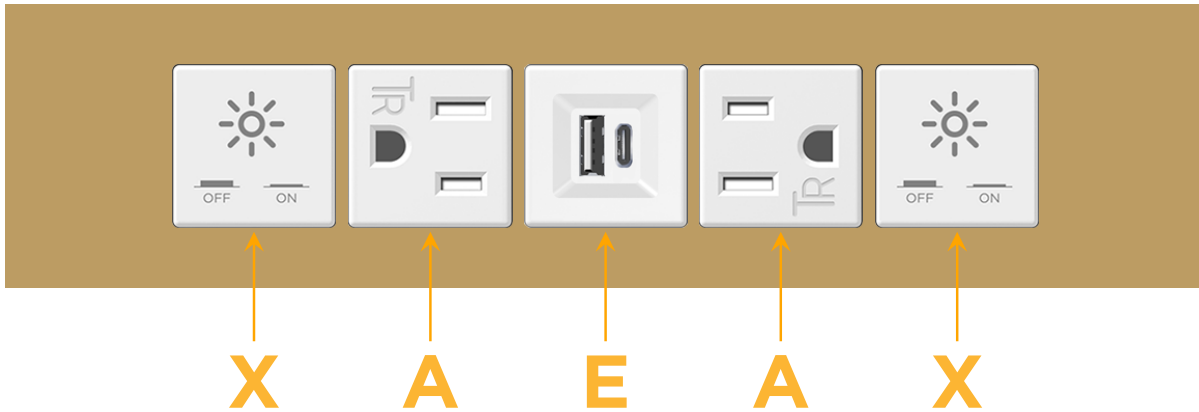

M-POWER-5T

AC POWER & DATA CONNECTIVITY SOLUTION

M-POWER-5TW-XAEAX-BRATP

Distributed by

Mormax Company, Inc.

8 Westchester Plaza

Elmsford, NY 10523

914-699-0101

sales@mormax.com

mormax.com

Metro Light & Power's line of power & data solutions offers sophisticated design elements combined with greater ease of installation. Streamlined and low-profile, enhanced by side-exiting cords, our outlets advance the industry with their cutting edge look and feel. We believe flexibility is key, and we provide a variety of mounting options, including the ability to mount in limited spaces. Our outlets are available in many finishes and configurations, in addition to a custom color and finish capability for our clients.

Trim Plate Finish: **BRASS (ABS)**

Custom Finishes Available

M-POWER-5TW-XAEAX-BRATP

Features:

Module/Port Options:

- **A** Tamper Resistant AC Receptacle
- **E** USB-A & USB-C (20W)
- **M** Double USB-A (Fast Charging Ports - 18W)
- **H** HDMI
- **6** CAT 6
- **12** RJ 12
- **X** Switched AC
- **Y** 3-Way Switch (Low Voltage)
- **V** USB-C (45W High Speed Charging Port)
- **S** USB-C (25W High Speed Charging Port)
- **R** Switched AC (Rocker Switch)
- **D** Dimmer Switch

Plug:

Supplied with Low Profile Flat 45° Angle 120 VAC Plug

Optional Standard Straight 120 VAC Plug

Optional Straight 120 VAC Pass-through Plug

- CLEAN, COMPACT DESIGN
- STREAMLINED
- LOW PROFILE
- SIDE-EXITING CORDS
- PLUG & PLAY
- 6' AC CORD & PLUG (FLAT PLUG STANDARD)
- CUSTOMIZABLE CONFIGURATIONS AND FINISHES
- UL LISTED FOR MOUNTING IN FURNITURE
- 15A