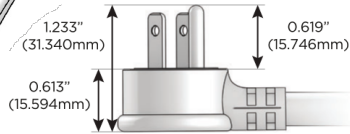

M-POWER-5T

AC POWER & DATA CONNECTIVITY SOLUTION

M-POWER-5TW-XAEAX-BRATP

Specs:

Modules/Ports:

- X Switched AC
- A Tamper Resistant AC Receptacle
- E USB-A & USB-C (20W)