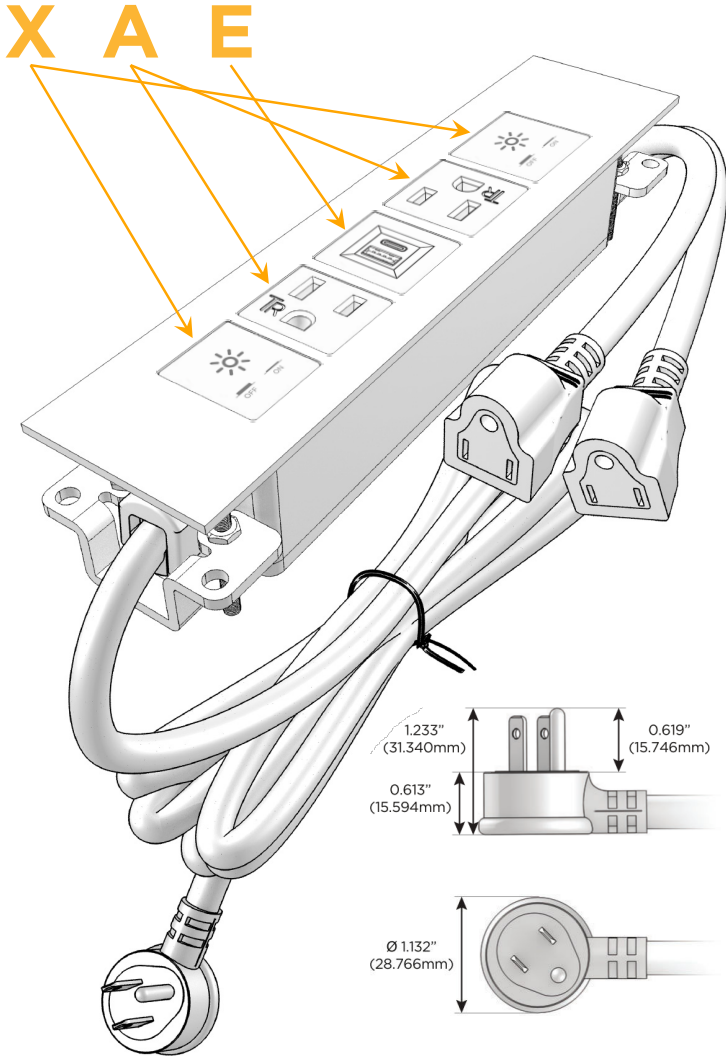

#### Module/Port Options:

- A** Tamper Resistant AC Receptacle
- E** USB-A & USB-C (20W)
- M** Double USB-A (Fast Charging Ports - 18W)
- H** HDMI
- 6** CAT 6
- 12** RJ 12
- X** Switched AC
- Y** 3-Way Switch (Low Voltage)
- V** USB-C (45W High Speed Charging Port)
- S** USB-C (25W High Speed Charging Port)
- R** Switched AC (Rocker Switch)
- D** Dimmer Switch

#### Plug:

Supplied with Low Profile Flat 45° Angle 120 VAC Plug

Optional Standard Straight 120 VAC Plug

Optional Straight 120 VAC Pass-through Plug

- CLEAN, COMPACT DESIGN
- STREAMLINED
- LOW PROFILE
- SIDE-EXITING CORDS
- PLUG & PLAY
- 6' AC CORD & PLUG (FLAT PLUG STANDARD)
- CUSTOMIZABLE CONFIGURATIONS AND FINISHES
- UL LISTED FOR MOUNTING IN FURNITURE
- 15A

## AC POWER & DATA CONNECTIVITY SOLUTION

M-POWER-5TW-XAEAX-BRATP

Specs:

### Modules/Ports:

- X Switched AC
- A Tamper Resistant AC Receptacle
- E USB-A & USB-C (20W)

Distributed by

Mormax Company, Inc.

8 Westchester Plaza

Elmsford, NY 10523

914-699-0101

sales@mormax.com