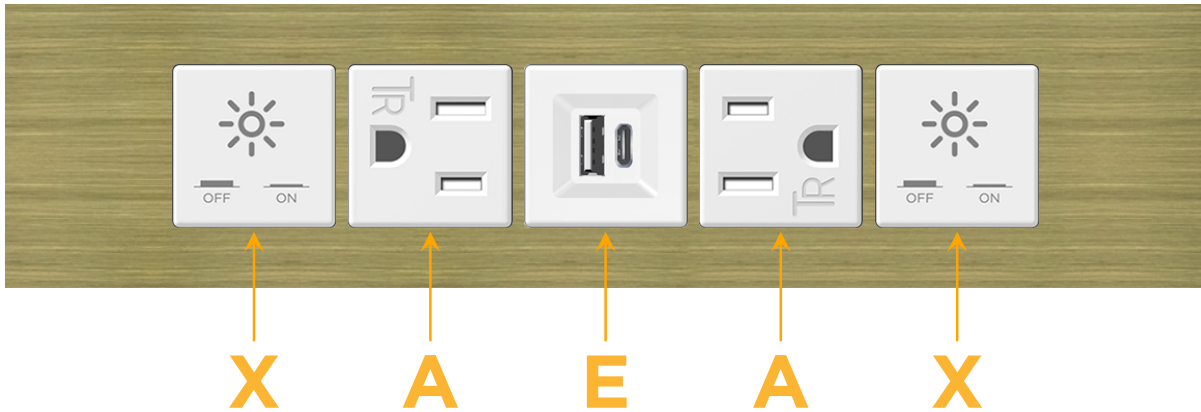

Trim Plate Finish: **BRASS ANTIQUED (ABS)**

Custom Finishes Available

M-POWER-5TW-XAEAX-BRAATP

Features:

Module/Port Options:

- A** Tamper Resistant AC Receptacle
- E** USB-A & USB-C (20W)
- M** Double USB-A (Fast Charging Ports - 18W)
- H** HDMI
- 6** CAT 6
- 12** RJ 12
- X** Switched AC
- Y** 3-Way Switch (Low Voltage)
- V** USB-C (45W High Speed Charging Port)
- S** USB-C (25W High Speed Charging Port)
- R** Switched AC (Rocker Switch)
- D** Dimmer Switch

Plug:

Supplied with Low Profile Flat 45° Angle 120 VAC Plug

Optional Standard Straight 120 VAC Plug

Optional Straight 120 VAC Pass-through Plug

- CLEAN, COMPACT DESIGN
- STREAMLINED
- LOW PROFILE
- SIDE-EXITING CORDS
- PLUG & PLAY
- 6' AC CORD & PLUG (FLAT PLUG STANDARD)
- CUSTOMIZABLE CONFIGURATIONS AND FINISHES
- UL LISTED FOR MOUNTING IN FURNITURE
- 15A

M-POWER-5T

AC POWER & DATA CONNECTIVITY SOLUTION

M-POWER-5TW-XAEAX-BRAATP

Specs:

Modules/Ports:

- X Switched AC
- A Tamper Resistant AC Receptacle
- E USB-A & USB-C (20W)

Distributed by

Mormax Company, Inc.