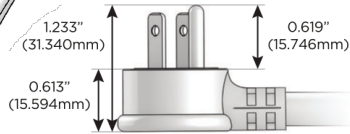

M-POWER-5T

AC POWER & DATA CONNECTIVITY SOLUTION

M-POWER-5TW-XAEAX-BRAATP

Specs:

Modules/Ports:

- X Switched AC
- A Tamper Resistant AC Receptacle
- E USB-A & USB-C (20W)

Distributed by

Mormax Company, Inc.