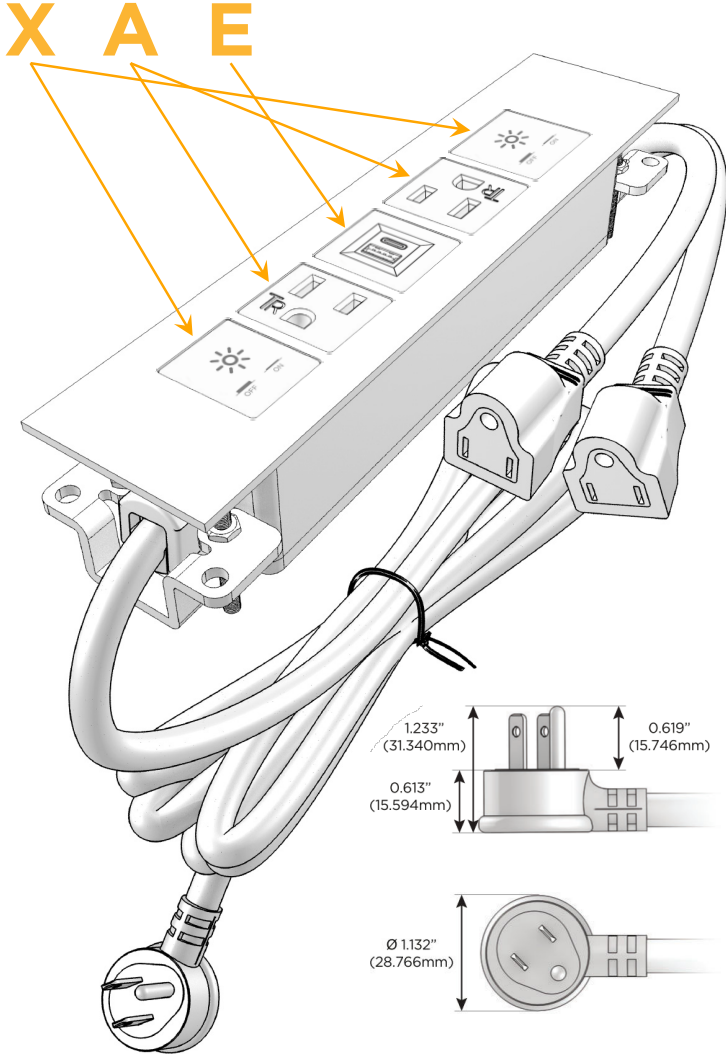

Trim Plate Finish: **BRASS ANTIQUED (ABS)**

Custom Finishes Available

M-POWER-5TW-XAEAX-BRAATP

Features:

Module/Port Options:

- A** Tamper Resistant AC Receptacle
- E** USB-A & USB-C (20W)
- M** Double USB-A (Fast Charging Ports - 18W)
- H** HDMI
- 6** CAT 6
- 12** RJ 12
- X** Switched AC
- Y** 3-Way Switch (Low Voltage)
- V** USB-C (45W High Speed Charging Port)
- S** USB-C (25W High Speed Charging Port)
- R** Switched AC (Rocker Switch)
- D** Dimmer Switch

Plug:

Supplied with Low Profile Flat 45° Angle 120 VAC Plug

Optional Standard Straight 120 VAC Plug

Optional Straight 120 VAC Pass-through Plug

- CLEAN, COMPACT DESIGN
- STREAMLINED
- LOW PROFILE
- SIDE-EXITING CORDS
- PLUG & PLAY
- 6' AC CORD & PLUG (FLAT PLUG STANDARD)
- CUSTOMIZABLE CONFIGURATIONS AND FINISHES
- UL LISTED FOR MOUNTING IN FURNITURE
- 15A

M-POWER-5T

AC POWER & DATA CONNECTIVITY SOLUTION

M-POWER-5TW-XAEAX-BRAATP

Specs:

Modules/Ports:

- X Switched AC
- A Tamper Resistant AC Receptacle
- E USB-A & USB-C (20W)

Distributed by

Mormax Company, Inc.