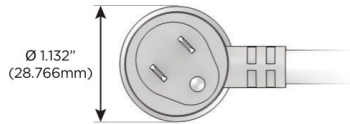

Plug:

Supplied with Low Profile Flat 45° Angle 120 VAC Plug

Optional Standard Straight 120 VAC Plug

Optional Straight 120 VAC Pass-through Plug

- CLEAN, COMPACT DESIGN
- STREAMLINED
- LOW PROFILE
- SIDE-EXITING CORDS
- PLUG & PLAY
- 6' AC CORD & PLUG (FLAT PLUG STANDARD)
- CUSTOMIZABLE CONFIGURATIONS AND FINISHES
- UL LISTED FOR MOUNTING IN FURNITURE
- 15A

M-POWER-5T

AC POWER & DATA CONNECTIVITY SOLUTION

M-POWER-5TW-XAEAX-BRAATP

Specs:

Modules/Ports:

- X Switched AC
- A Tamper Resistant AC Receptacle
- E USB-A & USB-C (20W)

Distributed by

Mormax Company, Inc.