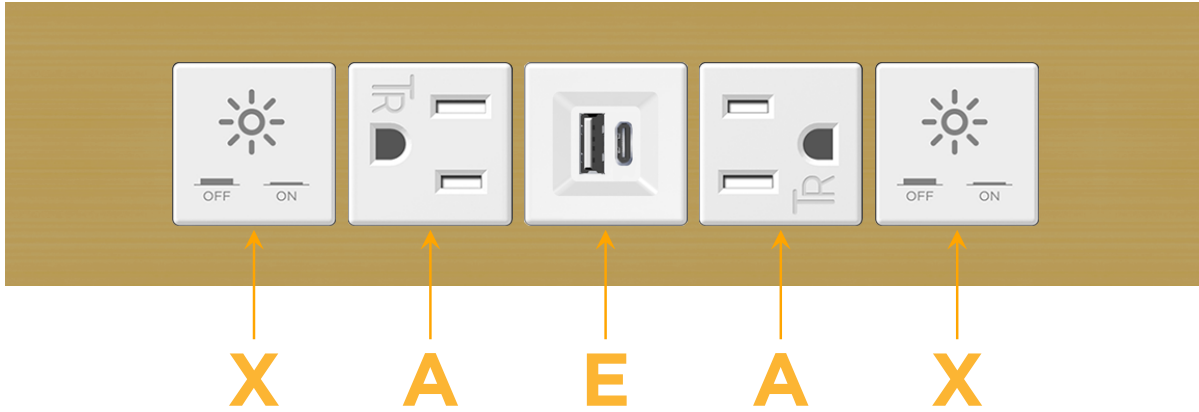

M-POWER-5T

AC POWER & DATA CONNECTIVITY SOLUTION

M-POWER-5TW-XAEAX-BR4TP

Distributed by

Mormax Company, Inc.

8 Westchester Plaza

Elmsford, NY 10523

914-699-0101

sales@mormax.com

mormax.com

Metro Light & Power's line of power & data solutions offers sophisticated design elements combined with greater ease of installation. Streamlined and low-profile, enhanced by side-exiting cords, our outlets advance the industry with their cutting edge look and feel. We believe flexibility is key, and we provide a variety of mounting options, including the ability to mount in limited spaces. Our outlets are available in many finishes and configurations, in addition to a custom color and finish capability for our clients.

Trim Plate Finish: **SOLID BRASS BRUSHED**

Custom Finishes Available

M-POWER-5TW-XAEAX-BR4TP

Features:

Module/Port Options:

- **A** Tamper Resistant AC Receptacle
- **E** USB-A & USB-C (20W)
- **M** Double USB-A (Fast Charging Ports - 18W)
- **H** HDMI
- **6** CAT 6
- **12** RJ 12
- **X** Switched AC
- **Y** 3-Way Switch (Low Voltage)
- **V** USB-C (45W High Speed Charging Port)
- **S** USB-C (25W High Speed Charging Port)
- **R** Switched AC (Rocker Switch)
- **D** Dimmer Switch

Plug:

Supplied with Low Profile Flat 45° Angle 120 VAC Plug

Optional Standard Straight 120 VAC Plug

Optional Straight 120 VAC Pass-through Plug

- CLEAN, COMPACT DESIGN
- STREAMLINED
- LOW PROFILE
- SIDE-EXITING CORDS
- PLUG & PLAY
- 6' AC CORD & PLUG (FLAT PLUG STANDARD)
- CUSTOMIZABLE CONFIGURATIONS AND FINISHES
- UL LISTED FOR MOUNTING IN FURNITURE
- 15A