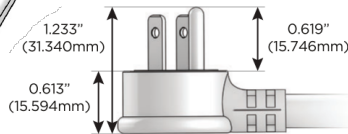

### Plug:

Supplied with Low Profile Flat 45° Angle 120 VAC Plug

Optional Standard Straight 120 VAC Plug

Optional Straight 120 VAC Pass-through Plug

- CLEAN, COMPACT DESIGN
- STREAMLINED
- LOW PROFILE
- SIDE-EXITING CORDS
- PLUG & PLAY
- 6' AC CORD & PLUG (FLAT PLUG STANDARD)
- CUSTOMIZABLE CONFIGURATIONS AND FINISHES
- UL LISTED FOR MOUNTING IN FURNITURE
- 15A

# M-POWER-5T

AC POWER & DATA CONNECTIVITY SOLUTION

M-POWER-5TW-XAEAX-BR4TP

Specs:

**Modules/Ports:**

- X Switched AC
- A Tamper Resistant AC Receptacle
- E USB-A & USB-C (20W)

Distributed by

Mormax Company, Inc.