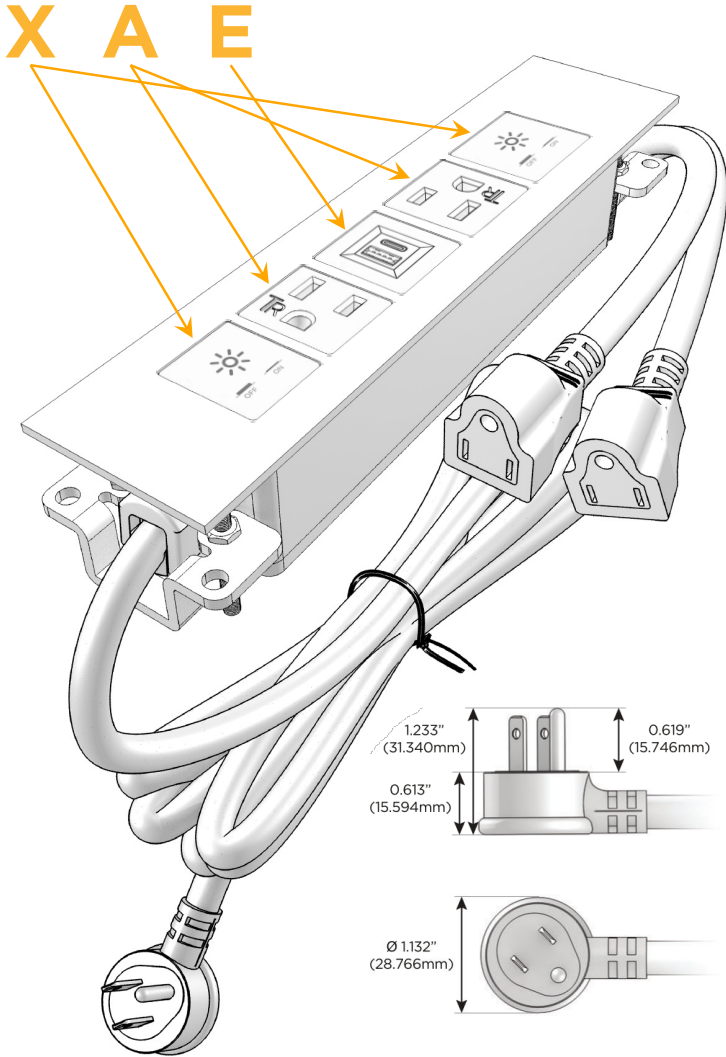

### Module/Port Options:

- A** Tamper Resistant AC Receptacle
- E** USB-A & USB-C (20W)
- M** Double USB-A (Fast Charging Ports - 18W)
- H** HDMI
- 6** CAT 6
- 12** RJ 12
- X** Switched AC
- Y** 3-Way Switch (Low Voltage)
- V** USB-C (45W High Speed Charging Port)
- S** USB-C (25W High Speed Charging Port)
- R** Switched AC (Rocker Switch)
- D** Dimmer Switch

### Plug:

Supplied with Low Profile Flat 45° Angle 120 VAC Plug

Optional Standard Straight 120 VAC Plug

Optional Straight 120 VAC Pass-through Plug

- CLEAN, COMPACT DESIGN
- STREAMLINED
- LOW PROFILE
- SIDE-EXITING CORDS
- PLUG & PLAY
- 6' AC CORD & PLUG (FLAT PLUG STANDARD)
- CUSTOMIZABLE CONFIGURATIONS AND FINISHES
- UL LISTED FOR MOUNTING IN FURNITURE
- 15A

# M-POWER-5T

AC POWER & DATA CONNECTIVITY SOLUTION

M-POWER-5TW-XAEAX-BR4TP

Specs:

**Modules/Ports:**

- X Switched AC
- A Tamper Resistant AC Receptacle
- E USB-A & USB-C (20W)

Distributed by

Mormax Company, Inc.