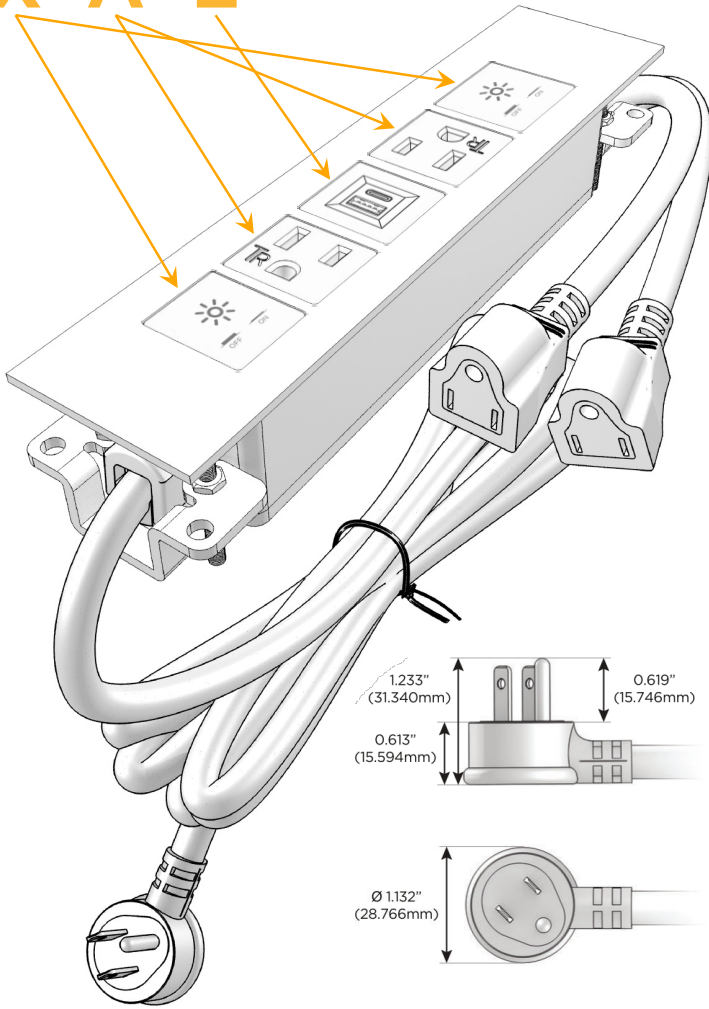

M-POWER-5T

AC POWER & DATA CONNECTIVITY SOLUTION

M-POWER-5TW-XAEAX-B2ATP

Specs:

Modules/Ports:

- **X** Switched AC
- **A** Tamper Resistant AC Receptacle
- **E** USB-A & USB-C (20W)

X A E