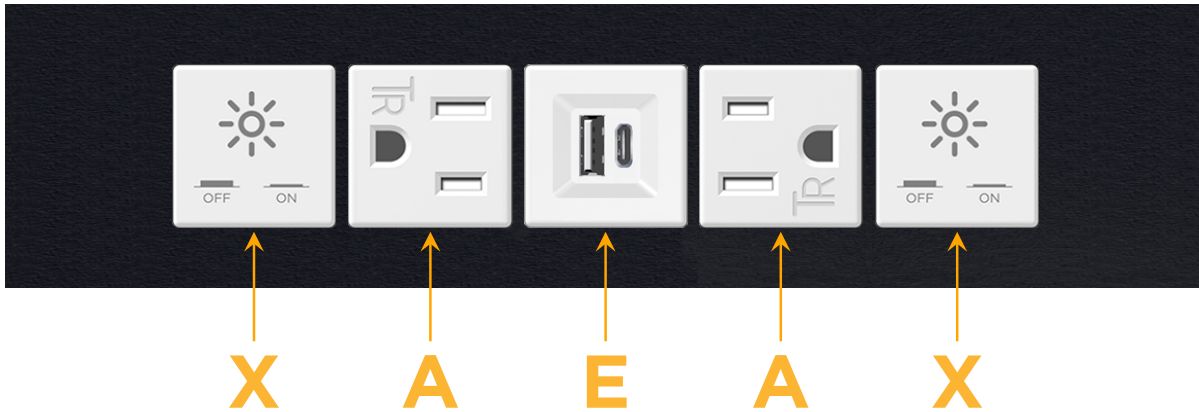

M-POWER-5T

AC POWER & DATA CONNECTIVITY SOLUTION

M-POWER-5TW-XAEAX-B2ATP

Distributed by

Mormax Company, Inc.

8 Westchester Plaza

Elmsford, NY 10523

914-699-0101

sales@mormax.com

mormax.com

Metro Light & Power's line of power & data solutions offers sophisticated design elements combined with greater ease of installation. Streamlined and low-profile, enhanced by side-exiting cords, our outlets advance the industry with their cutting edge look and feel. We believe flexibility is key, and we provide a variety of mounting options, including the ability to mount in limited spaces. Our outlets are available in many finishes and configurations, in addition to a custom color and finish capability for our clients.

Trim Plate Finish: **SATIN BLACK (ABS)**

Custom Finishes Available

M-POWER-5TW-XAEAX-B2ATP

Features:

Module/Port Options:

- **A** Tamper Resistant AC Receptacle
- **E** USB-A & USB-C (20W)
- **M** Double USB-A (Fast Charging Ports - 18W)
- **H** HDMI
- **6** CAT 6
- **12** RJ 12
- **X** Switched AC
- **Y** 3-Way Switch (Low Voltage)
- **V** USB-C (45W High Speed Charging Port)
- **S** USB-C (25W High Speed Charging Port)
- **R** Switched AC (Rocker Switch)
- **D** Dimmer Switch

Plug:

Supplied with Low Profile Flat 45° Angle 120 VAC Plug

Optional Standard Straight 120 VAC Plug

Optional Straight 120 VAC Pass-through Plug

- CLEAN, COMPACT DESIGN
- STREAMLINED
- LOW PROFILE
- SIDE-EXITING CORDS
- PLUG & PLAY
- 6' AC CORD & PLUG (FLAT PLUG STANDARD)
- CUSTOMIZABLE CONFIGURATIONS AND FINISHES
- UL LISTED FOR MOUNTING IN FURNITURE
- 15A