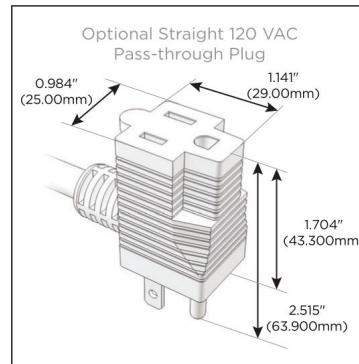

M-POWER-5T

AC POWER & DATA CONNECTIVITY SOLUTION

M-POWER-5TW-XAEAX-B2ATP

Specs:

Modules/Ports:

- **X** Switched AC
- **A** Tamper Resistant AC Receptacle
- **E** USB-A & USB-C (20W)

X A E