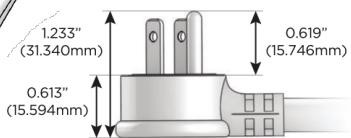

M-POWER-5T

AC POWER & DATA CONNECTIVITY SOLUTION

M-POWER-5TW-XAEAX-APATP

Specs:

Modules/Ports:

- X** Switched AC
- A** Tamper Resistant AC Receptacle
- E** USB-A & USB-C (20W)

Distributed by

Mormax Company, Inc.