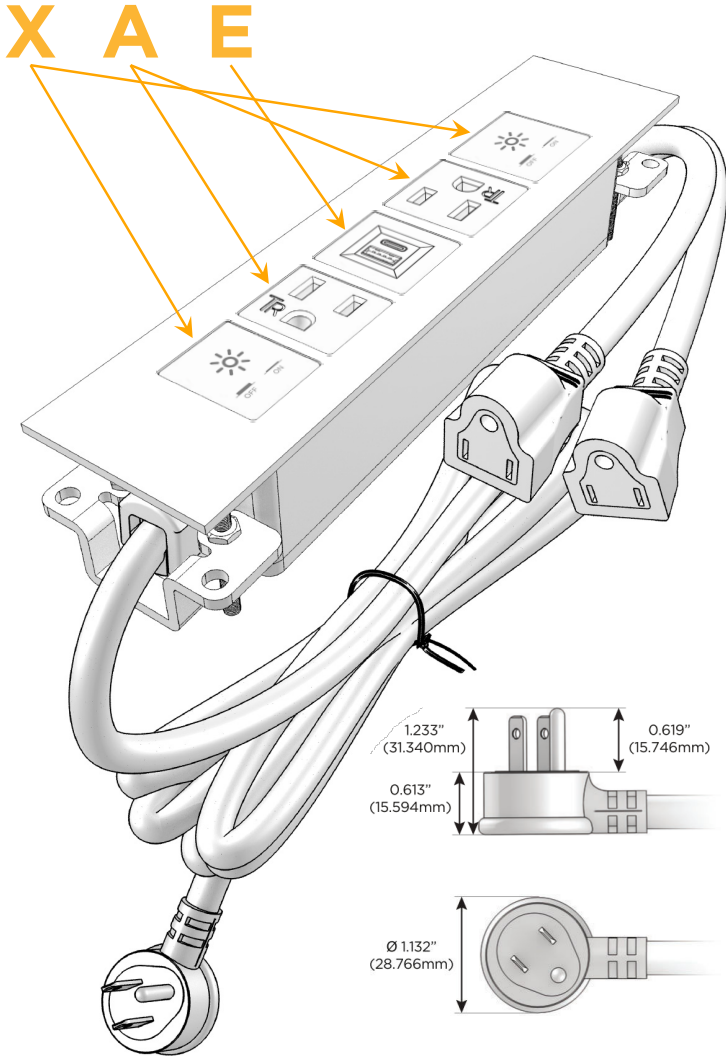

Trim Plate Finish: **SPECIAL ANTIQUE BRONZE (ABS)**

Custom Finishes Available

M-POWER-5TW-XAEAX-APATP

Features:

Module/Port Options:

- A** Tamper Resistant AC Receptacle
- E** USB-A & USB-C (20W)
- M** Double USB-A (Fast Charging Ports - 18W)
- H** HDMI
- 6** CAT 6
- 12** RJ 12
- X** Switched AC
- Y** 3-Way Switch (Low Voltage)
- V** USB-C (45W High Speed Charging Port)
- S** USB-C (25W High Speed Charging Port)
- R** Switched AC (Rocker Switch)
- D** Dimmer Switch

Plug:

Supplied with Low Profile Flat 45° Angle 120 VAC Plug

Optional Standard Straight 120 VAC Plug

Optional Straight 120 VAC Pass-through Plug

- CLEAN, COMPACT DESIGN
- STREAMLINED
- LOW PROFILE
- SIDE-EXITING CORDS
- PLUG & PLAY
- 6' AC CORD & PLUG (FLAT PLUG STANDARD)
- CUSTOMIZABLE CONFIGURATIONS AND FINISHES
- UL LISTED FOR MOUNTING IN FURNITURE
- 15A

M-POWER-5T

AC POWER & DATA CONNECTIVITY SOLUTION

M-POWER-5TW-XAEAX-APATP

Specs:

Modules/Ports:

- X** Switched AC
- A** Tamper Resistant AC Receptacle
- E** USB-A & USB-C (20W)

Distributed by

Mormax Company, Inc.