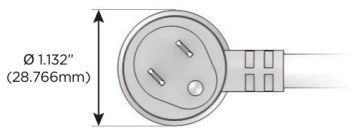

Plug:

Supplied with Low Profile Flat 45° Angle 120 VAC Plug

Optional Standard Straight 120 VAC Plug

Optional Straight 120 VAC Pass-through Plug

- CLEAN, COMPACT DESIGN
- STREAMLINED
- LOW PROFILE
- SIDE-EXITING CORDS
- PLUG & PLAY
- 6' AC CORD & PLUG (FLAT PLUG STANDARD)
- CUSTOMIZABLE CONFIGURATIONS AND FINISHES
- UL LISTED FOR MOUNTING IN FURNITURE
- 15A

M-POWER-5T

AC POWER & DATA CONNECTIVITY SOLUTION

M-POWER-5TW-XAEAX-APATP

Specs:

Modules/Ports:

- X** Switched AC
- A** Tamper Resistant AC Receptacle
- E** USB-A & USB-C (20W)

Distributed by

Mormax Company, Inc.