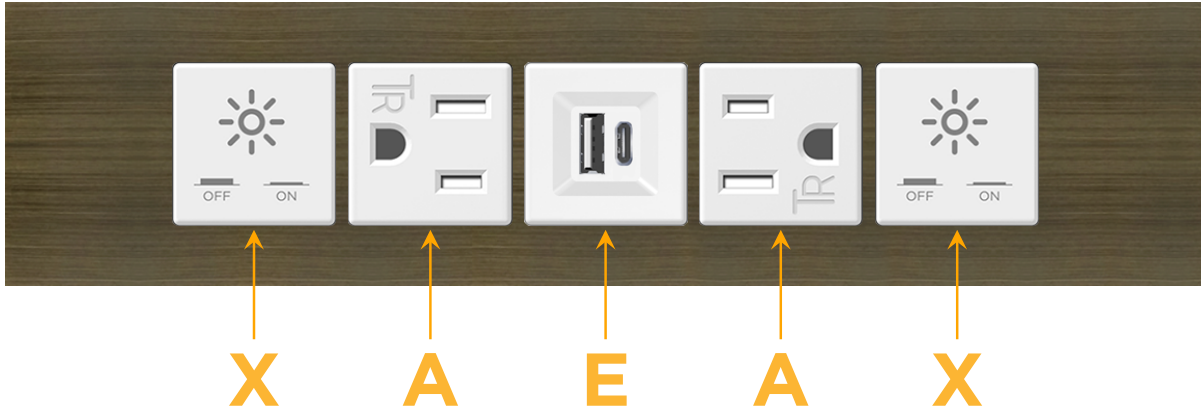

Trim Plate Finish: **SPECIAL ANTIQUE BRONZE (ABS)**

Custom Finishes Available

M-POWER-5TW-XAEAX-APATP

Features:

Module/Port Options:

- A** Tamper Resistant AC Receptacle
- E** USB-A & USB-C (20W)
- M** Double USB-A (Fast Charging Ports - 18W)
- H** HDMI
- 6** CAT 6
- 12** RJ 12
- X** Switched AC
- Y** 3-Way Switch (Low Voltage)
- V** USB-C (45W High Speed Charging Port)
- S** USB-C (25W High Speed Charging Port)
- R** Switched AC (Rocker Switch)
- D** Dimmer Switch

Plug:

Supplied with Low Profile Flat 45° Angle 120 VAC Plug

Optional Standard Straight 120 VAC Plug

Optional Straight 120 VAC Pass-through Plug

- CLEAN, COMPACT DESIGN
- STREAMLINED
- LOW PROFILE
- SIDE-EXITING CORDS
- PLUG & PLAY
- 6' AC CORD & PLUG (FLAT PLUG STANDARD)
- CUSTOMIZABLE CONFIGURATIONS AND FINISHES
- UL LISTED FOR MOUNTING IN FURNITURE
- 15A

M-POWER-5T

AC POWER & DATA CONNECTIVITY SOLUTION

M-POWER-5TW-XAEAX-APATP

Specs:

Modules/Ports:

- X** Switched AC
- A** Tamper Resistant AC Receptacle
- E** USB-A & USB-C (20W)

Distributed by

Mormax Company, Inc.