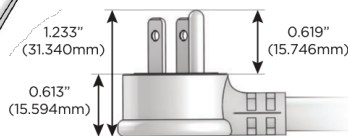

M-POWER-5T

AC POWER & DATA CONNECTIVITY SOLUTION

M-POWER-5TW-RAMSR-SS4TP

Specs:

Modules/Ports:

- **R** Switched AC (Rocker Switch)
- **A** Tamper Resistant AC Receptacle
- **M** Double USB-A (Fast Charging Ports - 18W)
- **S** USB-C (25W High Speed Charging Port)

R A M S