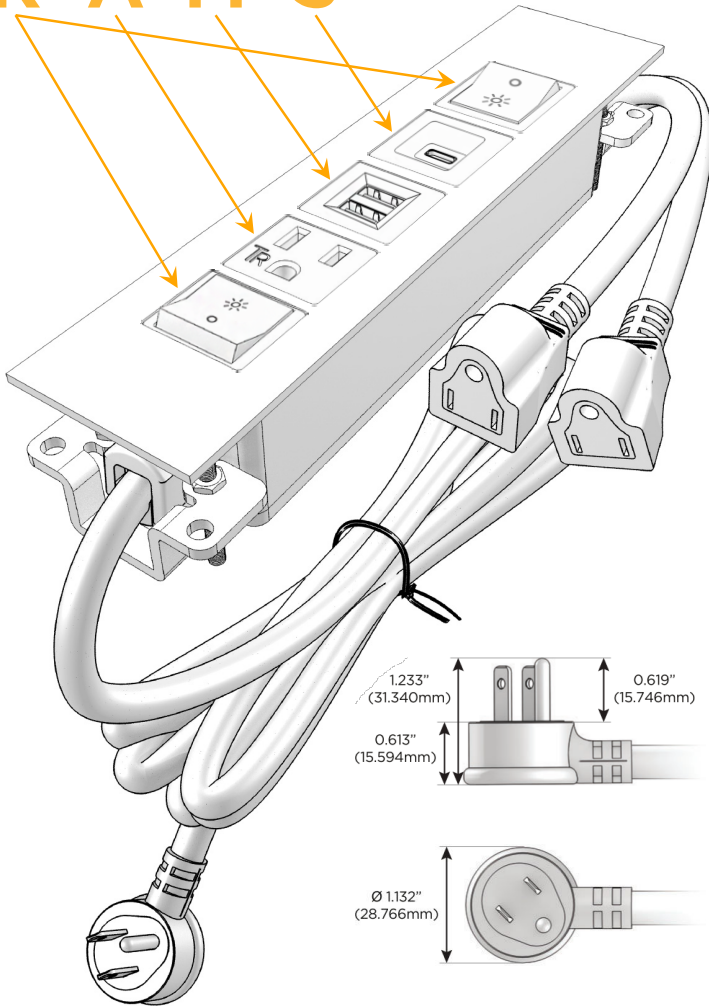

M-POWER-5T

AC POWER & DATA CONNECTIVITY SOLUTION

M-POWER-5TW-RAMSR-SS4TP

Specs:

Modules/Ports:

- **R** Switched AC (Rocker Switch)
- **A** Tamper Resistant AC Receptacle
- **M** Double USB-A (Fast Charging Ports - 18W)
- **S** USB-C (25W High Speed Charging Port)

R A M S