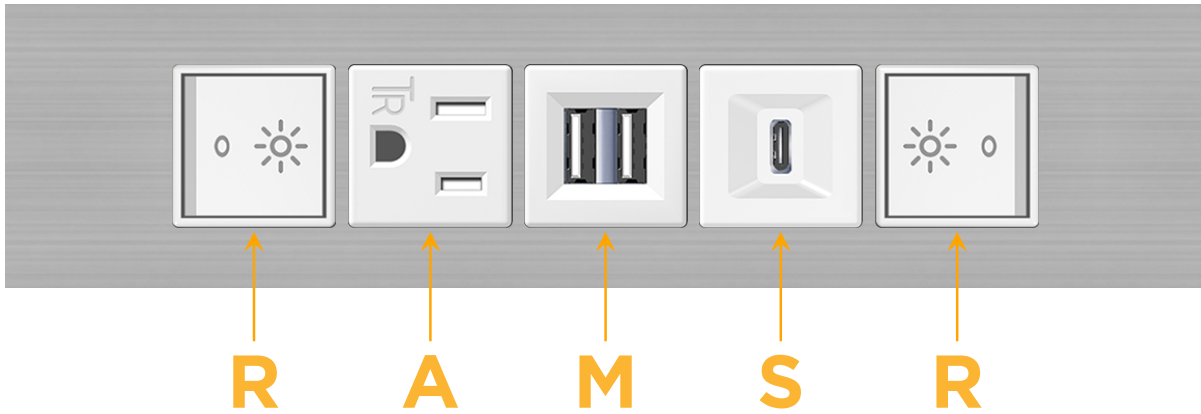

M-POWER-5T

AC POWER & DATA CONNECTIVITY SOLUTION

M-POWER-5TW-RAMSR-SS4TP

Distributed by

Mormax Company, Inc.

8 Westchester Plaza

Elmsford, NY 10523

914-699-0101

sales@mormax.com

mormax.com

Metro Light & Power's line of power & data solutions offers sophisticated design elements combined with greater ease of installation. Streamlined and low-profile, enhanced by side-exiting cords, our outlets advance the industry with their cutting edge look and feel. We believe flexibility is key, and we provide a variety of mounting options, including the ability to mount in limited spaces. Our outlets are available in many finishes and configurations, in addition to a custom color and finish capability for our clients.

Trim Plate Finish: **STAINLESS STEEL BRUSHED**

Custom Finishes Available

M-POWER-5TW-RAMSR-SS4TP

Features:

Module/Port Options:

- **A** Tamper Resistant AC Receptacle
- **E** USB-A & USB-C (20W)
- **M** Double USB-A (Fast Charging Ports - 18W)
- **H** HDMI
- **6** CAT 6
- **12** RJ 12
- **X** Switched AC
- **Y** 3-Way Switch (Low Voltage)
- **V** USB-C (45W High Speed Charging Port)
- **S** USB-C (25W High Speed Charging Port)
- **R** Switched AC (Rocker Switch)
- **D** Dimmer Switch

Plug:

Supplied with Low Profile Flat 45° Angle 120 VAC Plug

Optional Standard Straight 120 VAC Plug

Optional Straight 120 VAC Pass-through Plug

- CLEAN, COMPACT DESIGN
- STREAMLINED
- LOW PROFILE
- SIDE-EXITING CORDS
- PLUG & PLAY
- 6' AC CORD & PLUG (FLAT PLUG STANDARD)
- CUSTOMIZABLE CONFIGURATIONS AND FINISHES
- UL LISTED FOR MOUNTING IN FURNITURE
- 15A