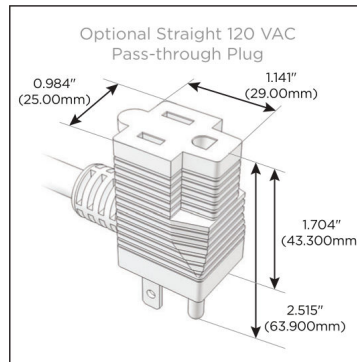

M-POWER-5T

AC POWER & DATA CONNECTIVITY SOLUTION

M-POWER-5TW-RAMSR-S3ATP

Specs:

Modules/Ports:

- **R** Switched AC (Rocker Switch)
- **A** Tamper Resistant AC Receptacle
- **M** Double USB-A (Fast Charging Ports - 18W)
- **S** USB-C (25W High Speed Charging Port)

R A M S