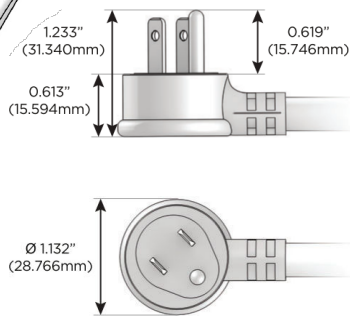

M-POWER-5T

AC POWER & DATA CONNECTIVITY SOLUTION

M-POWER-5TW-RAMSR-S3ATP

Specs:

Modules/Ports:

- **R** Switched AC (Rocker Switch)
- **A** Tamper Resistant AC Receptacle
- **M** Double USB-A (Fast Charging Ports - 18W)
- **S** USB-C (25W High Speed Charging Port)

R A M S