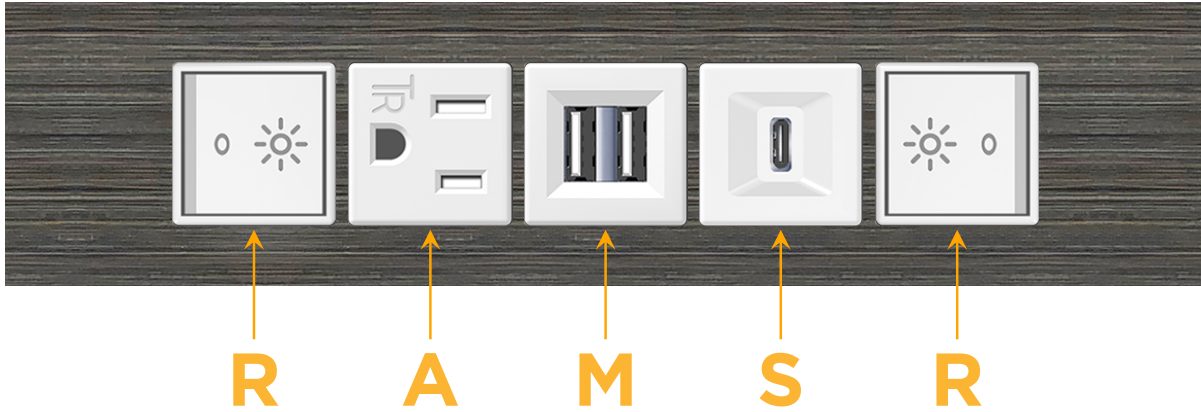

Trim Plate Finish: **GUNMETAL (ABS)**

Custom Finishes Available

M-POWER-5TW-RAMSR-S3ATP

Features:

Module/Port Options:

- A** Tamper Resistant AC Receptacle
- E** USB-A & USB-C (20W)
- M** Double USB-A (Fast Charging Ports - 18W)
- H** HDMI
- 6** CAT 6
- 12** RJ 12
- X** Switched AC
- Y** 3-Way Switch (Low Voltage)
- V** USB-C (45W High Speed Charging Port)
- S** USB-C (25W High Speed Charging Port)
- R** Switched AC (Rocker Switch)
- D** Dimmer Switch

M-POWER-5T

AC POWER & DATA CONNECTIVITY SOLUTION

M-POWER-5TW-RAMSR-S3ATP

Specs:

Modules/Ports:

- R** Switched AC (Rocker Switch)
- A** Tamper Resistant AC Receptacle
- M** Double USB-A (Fast Charging Ports - 18W)
- S** USB-C (25W High Speed Charging Port)