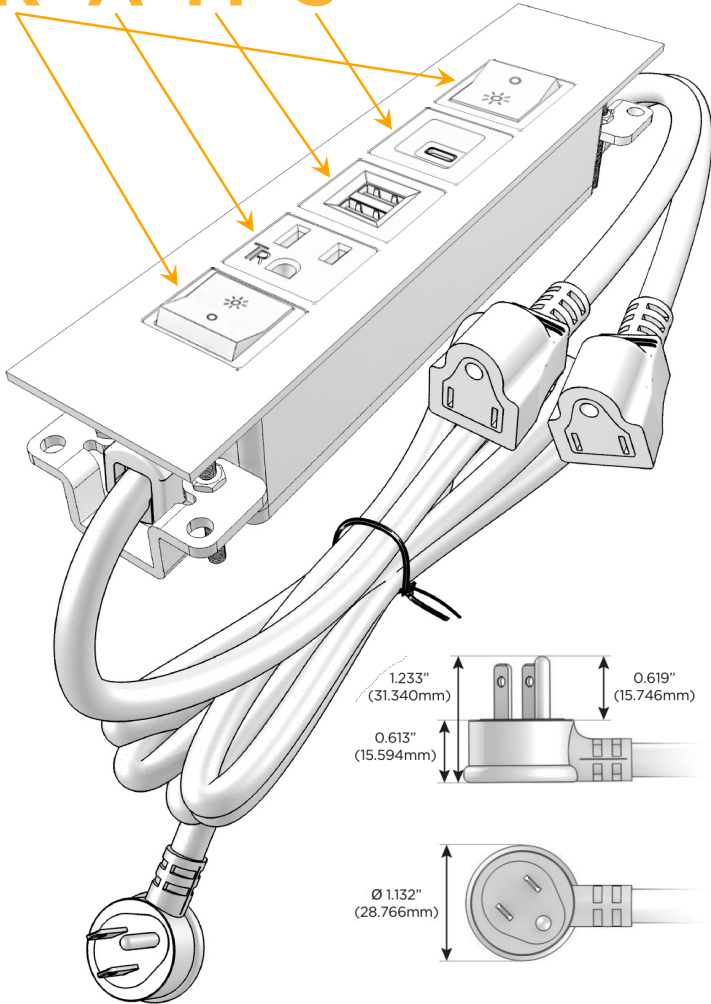

M-POWER-5T

AC POWER & DATA CONNECTIVITY SOLUTION

M-POWER-5TW-RAMSR-S3ATP

Specs:

Modules/Ports:

- **R** Switched AC (Rocker Switch)
- **A** Tamper Resistant AC Receptacle
- **M** Double USB-A (Fast Charging Ports - 18W)
- **S** USB-C (25W High Speed Charging Port)

R A M S