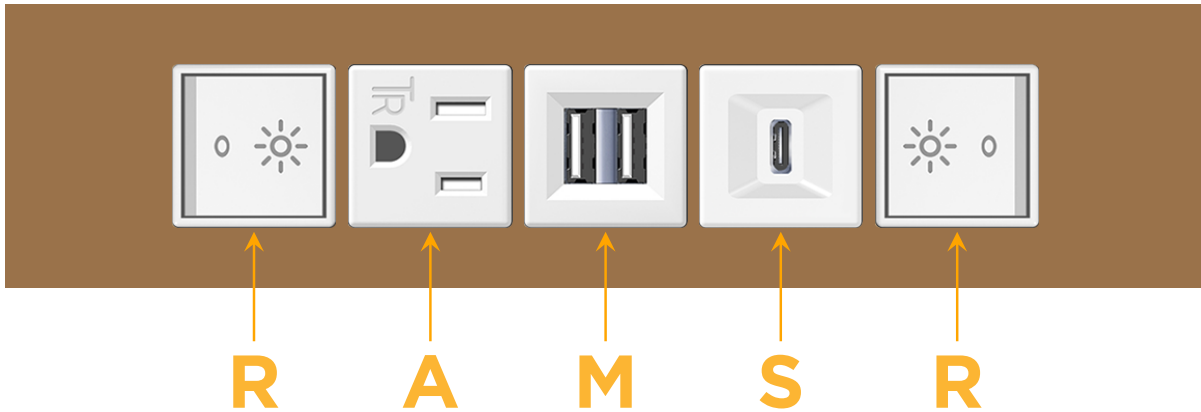

Trim Plate Finish: **ARCHITECTURAL BRONZE (ABS)**

Custom Finishes Available

M-POWER-5TW-RAMSR-BZ5ATP

Features:

Module/Port Options:

- A** Tamper Resistant AC Receptacle
- E** USB-A & USB-C (20W)
- M** Double USB-A (Fast Charging Ports - 18W)
- H** HDMI
- 6** CAT 6
- 12** RJ 12
- X** Switched AC
- Y** 3-Way Switch (Low Voltage)
- V** USB-C (45W High Speed Charging Port)
- S** USB-C (25W High Speed Charging Port)
- R** Switched AC (Rocker Switch)
- D** Dimmer Switch

Plug:

Supplied with Low Profile Flat 45° Angle 120 VAC Plug

Optional Standard Straight 120 VAC Plug

Optional Straight 120 VAC Pass-through Plug

- CLEAN, COMPACT DESIGN
- STREAMLINED
- LOW PROFILE
- SIDE-EXITING CORDS
- PLUG & PLAY
- 6' AC CORD & PLUG (FLAT PLUG STANDARD)
- CUSTOMIZABLE CONFIGURATIONS AND FINISHES
- UL LISTED FOR MOUNTING IN FURNITURE
- 15A

M-POWER-5T

AC POWER & DATA CONNECTIVITY SOLUTION

M-POWER-5TW-RAMSR-BZ5ATP

Specs:

Modules/Ports:

- R** Switched AC (Rocker Switch)
- A** Tamper Resistant AC Receptacle
- M** Double USB-A (Fast Charging Ports - 18W)
- S** USB-C (25W High Speed Charging Port)