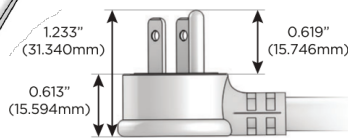

M-POWER-5T

AC POWER & DATA CONNECTIVITY SOLUTION

M-POWER-5TW-RAMSR-BZ5ATP

Specs:

Modules/Ports:

- **R** Switched AC (Rocker Switch)
- **A** Tamper Resistant AC Receptacle
- **M** Double USB-A (Fast Charging Ports - 18W)
- **S** USB-C (25W High Speed Charging Port)

R A M S