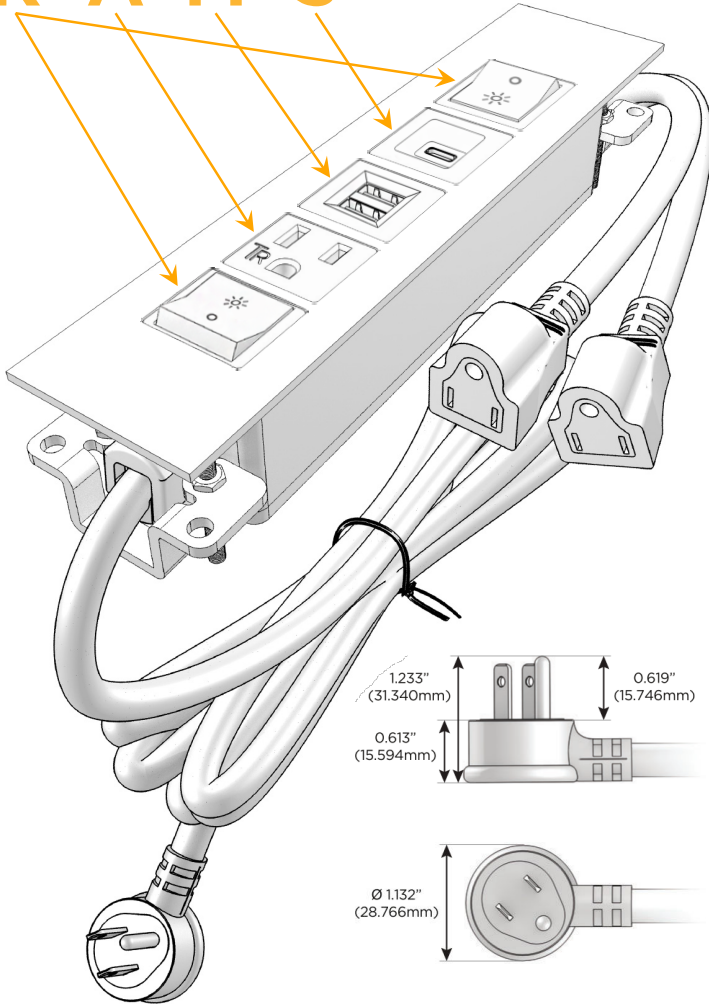

M-POWER-5T

AC POWER & DATA CONNECTIVITY SOLUTION

M-POWER-5TW-RAMSR-BZ5ATP

Specs:

Modules/Ports:

- **R** Switched AC (Rocker Switch)
- **A** Tamper Resistant AC Receptacle
- **M** Double USB-A (Fast Charging Ports - 18W)
- **S** USB-C (25W High Speed Charging Port)

R A M S