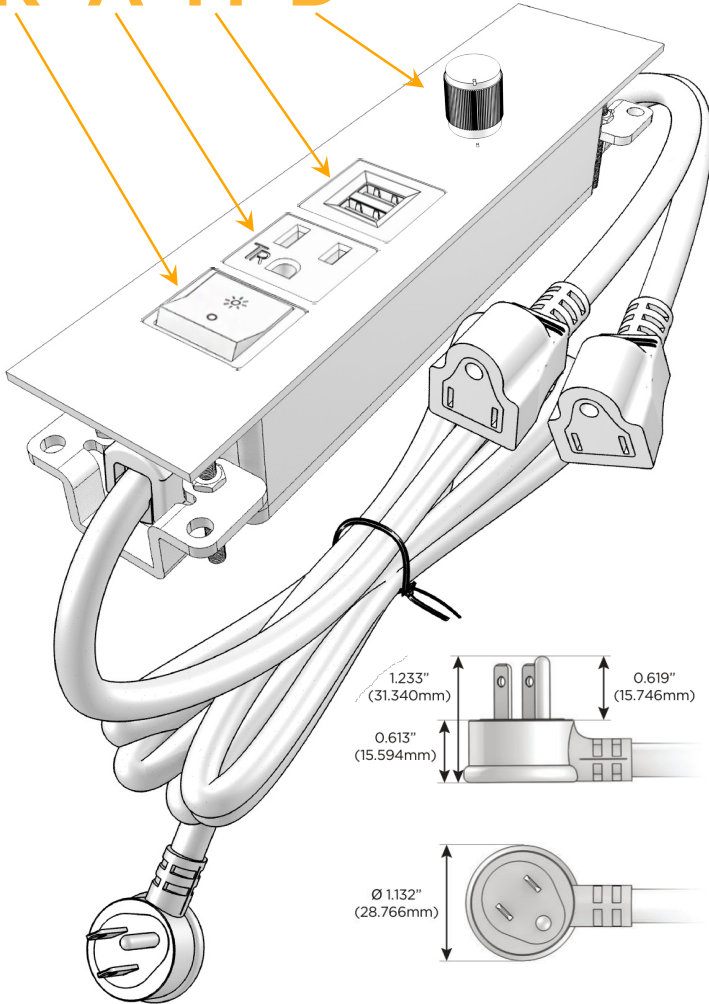

M-POWER-5T

AC POWER & DATA CONNECTIVITY SOLUTION

M-POWER-5TW-RAMD-WSTP

Specs:

Modules/Ports:

- **R** Switched AC (Rocker Switch)
- **A** Tamper Resistant AC Receptacle
- **M** Double USB-A (Fast Charging Ports - 18W)
- **D** Dimmer Switch

R A M D