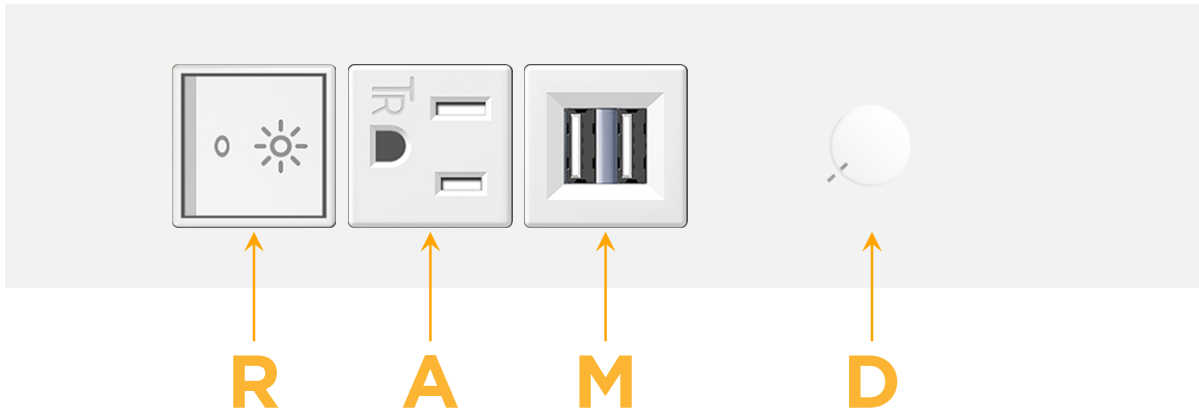

Trim Plate Finish: **WHITE (ZINC/STEEL)**

Custom Finishes Available

M-POWER-5TW-RAMD-WSTP

Features:

Module/Port Options:

- A** Tamper Resistant AC Receptacle
- E** USB-A & USB-C (20W)
- M** Double USB-A (Fast Charging Ports - 18W)
- H** HDMI
- 6** CAT 6
- 12** RJ 12
- X** Switched AC
- Y** 3-Way Switch (Low Voltage)
- V** USB-C (45W High Speed Charging Port)
- S** USB-C (25W High Speed Charging Port)
- R** Switched AC (Rocker Switch)
- D** Dimmer Switch

Plug:

Supplied with Low Profile Flat 45° Angle 120 VAC Plug

Optional Standard Straight 120 VAC Plug

Optional Straight 120 VAC Pass-through Plug

- CLEAN, COMPACT DESIGN
- STREAMLINED
- LOW PROFILE
- SIDE-EXITING CORDS
- PLUG & PLAY
- 6' AC CORD & PLUG (FLAT PLUG STANDARD)
- CUSTOMIZABLE CONFIGURATIONS AND FINISHES
- ETL LISTED FOR MOUNTING IN FURNITURE
- 15A