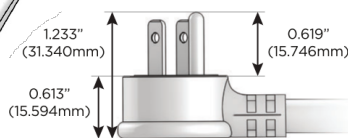

M-POWER-5T

AC POWER & DATA CONNECTIVITY SOLUTION

M-POWER-5TW-RAMD-WSTP

Specs:

Modules/Ports:

- **R** Switched AC (Rocker Switch)
- **A** Tamper Resistant AC Receptacle
- **M** Double USB-A (Fast Charging Ports - 18W)
- **D** Dimmer Switch

R A M D