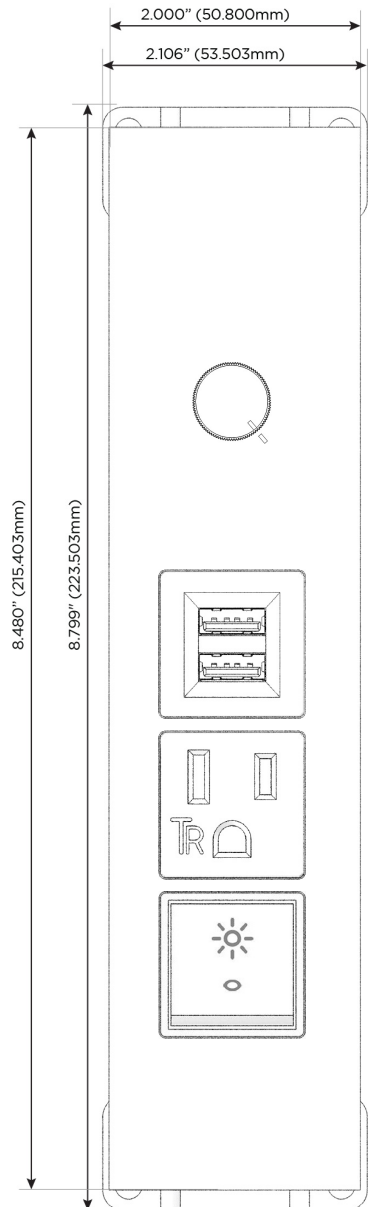

M-POWER-5T

AC POWER & DATA CONNECTIVITY SOLUTION

M-POWER-5TW-RAMD-WSTP

Specs:

Modules/Ports:

- **R** Switched AC (Rocker Switch)
- **A** Tamper Resistant AC Receptacle
- **M** Double USB-A (Fast Charging Ports - 18W)
- **D** Dimmer Switch

R A M D

TOP

Distributed by

Mormax Company, Inc.

8 Westchester Plaza

Elmsford, NY 10523

914-699-0101

sales@mormax.com

mormax.com