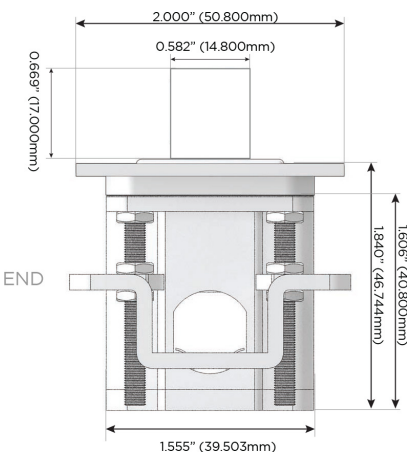

M-POWER-5T

AC POWER & DATA CONNECTIVITY SOLUTION

M-POWER-5TW-RAMD-WSTP

Specs:

Modules/Ports:

- **R** Switched AC (Rocker Switch)
- **A** Tamper Resistant AC Receptacle
- **M** Double USB-A (Fast Charging Ports - 18W)
- **D** Dimmer Switch

R A M D

TOP

Distributed by

Mormax Company, Inc.

8 Westchester Plaza

Elmsford, NY 10523

914-699-0101

sales@mormax.com

mormax.com