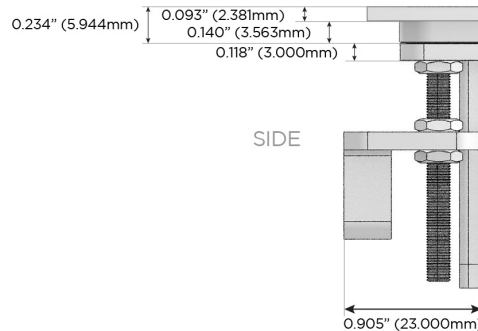

M-POWER-5T

AC POWER & DATA CONNECTIVITY SOLUTION

M-POWER-5TW-RAMD-WSTP

Specs:

Modules/Ports:

- **R** Switched AC (Rocker Switch)
- **A** Tamper Resistant AC Receptacle
- **M** Double USB-A (Fast Charging Ports - 18W)
- **D** Dimmer Switch

R A M D

TOP

Distributed by

Mormax Company, Inc.

8 Westchester Plaza

Elmsford, NY 10523

914-699-0101

sales@mormax.com

mormax.com